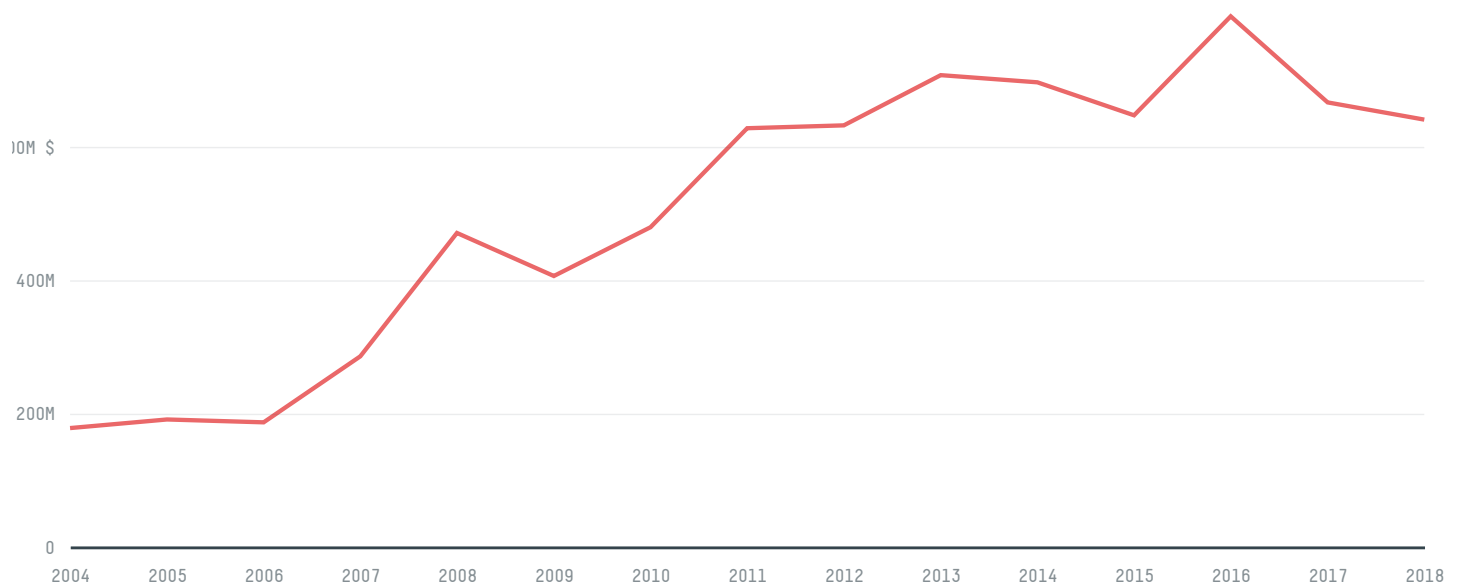

trase

OMAN (importer)

ACTIVITY	COMMODITY	YEAR
Importer	Cotton	2017

POPULATION	GDP	SURFACE AREA
4,665,935	70,598,026,282.8	309,500

AGRICULTURAL LAND AREA	FORESTED LAND AREA
14,360	20

OMAN is the world's 69th largest country by area, 123rd largest by population size and is the world's 70th largest economy (by GDP). Forests make up 0% of its area, and agriculture 5%. It's placement in the Human Development Index is 0.833. OMAN is a signatory to NYDF ENDORSER and ADP SIGNATORY.

TOP IMPORTS IN 2017

COMMODITY	WORLD IMPORT RANKING	PRODUCTION	IMPORTS	VALUE
SUGARCANE	78	1,186	850,270,674.2	63,227,743
CORN	55	7,075	236,098,339	68,876,541
PALM OIL	37	-	205,369,537.9	121,250,932
CHICKEN	29	6,495	123,820,151.3	205,934,367
SOY	76	0	100,708,810	58,909,688
BEEF	52	14,449	25,619,402.9	106,059,760
COFFEE	73	0	7,514,243.8	27,815,909
COTTON	54	0	4,472,288	1,428,939
SHRIMP	44	0	2,264,979	10,662,312
COCOA	93	0	319,871	1,109,620
PORK	130	0	186,575.9	631,845

IMPORT TRAJECTORY OF OMAN

TOP EXPORT TRADERS OF COTTON IN OMAN IN 2017

TOP EXPORT COUNTRIES OF COTTON TO OMAN IN 2017

Country	Percentage
UNITED STATES	41%
INDIA	28%
SPAIN	25.1%
UNITED ARAB EMIRATES	3.7%
ITALY	2.3%
ARGENTINA	< 0.1%
CHINA (MAINLAND)	< 0.1%
FRANCE	< 0.1%

DEFORESTATION ALERTS IN ARGENTINA

There were **3,345** GLAD alerts reported in the week of the **18th of January 2021**. This was **low** compared to the same week in previous years.

Caution: GLAD alerts from the last six months are preliminary. Revisions are made as unconfirmed alerts are removed from the data and alert totals are finalized six months after posting. Source: **Global Forest Watch**