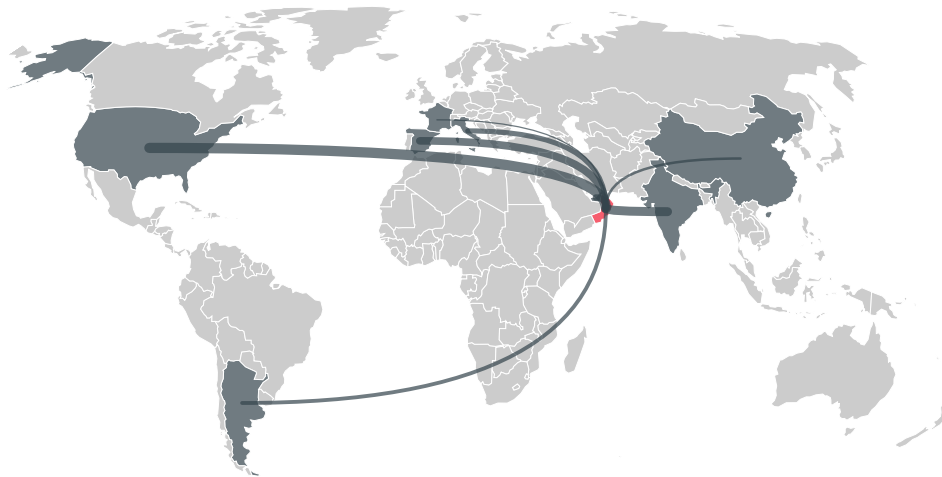

trase

OMAN (importer)

ACTIVITY	COMMODITY	YEAR
Importer	Cotton	2017

POPULATION	GDP	SURFACE AREA
4,665,935	70,598,026,282.8	309,500

AGRICULTURAL LAND AREA	FORESTED LAND AREA
14,360	20

OMAN is the world's 69th largest country by area, 123rd largest by population size and is the world's 70th largest economy (by GDP). Forests make up 0% of its area, and agriculture 5%. It's placement in the Human Development Index is 0.833. OMAN is a signatory to NYDF ENDORSER and ADP SIGNATORY.

TOP IMPORTS IN 2017

COMMODITY	WORLD IMPORT RANKING	PRODUCTION	IMPORTS	VALUE
SUGARCANE	78	1,186	850,270,674.2	63,227,743
CORN	55	7,075	236,098,339	68,876,541
PALM OIL	37	-	205,369,537.9	121,250,932
CHICKEN	29	6,495	123,820,151.3	205,934,367
SOY	76	0	100,708,810	58,909,688
BEEF	52	14,449	25,619,402.9	106,059,760
COFFEE	73	0	7,514,243.8	27,815,909
COTTON	54	0	4,472,288	1,428,939
SHRIMP	44	0	2,264,979	10,662,312
COCOA	93	0	319,871	1,109,620
PORK	130	0	186,575.9	631,845

IMPORT TRAJECTORY OF OMAN

TOP EXPORT TRADERS OF COTTON IN OMAN IN 2017

TOP EXPORT COUNTRIES OF COTTON TO OMAN IN 2017

Country	Percentage
UNITED STATES	41%
INDIA	28%
SPAIN	25.1%
UNITED ARAB EMIRATES	3.7%
ITALY	2.3%
ARGENTINA	< 0.1%
CHINA (MAINLAND)	< 0.1%
FRANCE	< 0.1%

DEFORESTATION ALERTS IN ARGENTINA

There were **3,345** GLAD alerts reported in the week of the **18th of January 2021**. This was **low** compared to the same week in previous years.

Caution: GLAD alerts from the last six months are preliminary. Revisions are made as unconfirmed alerts are removed from the data and alert totals are finalized six months after posting. Source: **Global Forest Watch**