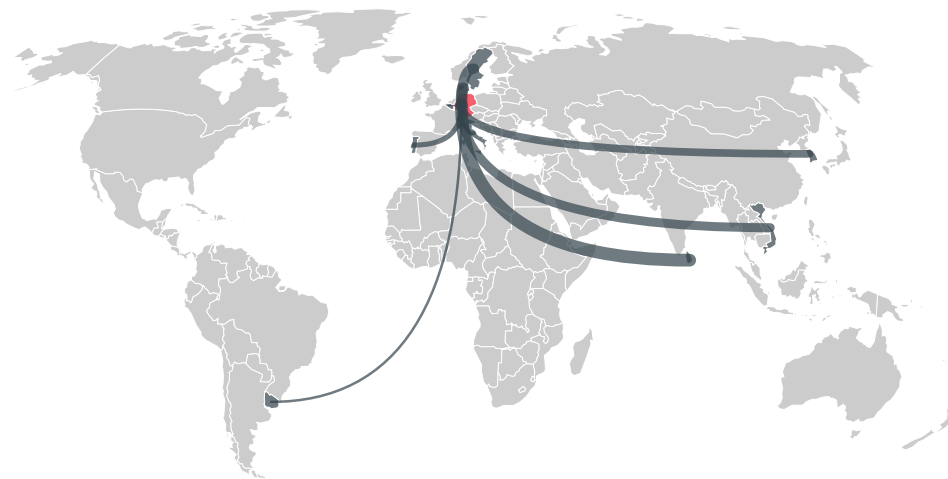

trase

GERMANY (importer)

ACTIVITY	COMMODITY	YEAR
Importer	Cotton	2017

POPULATION	GDP	LAND AREA
82,657,002	3,682,602,479,929.4	349,360

AGRICULTURAL LAND AREA	FORESTED LAND AREA
166,570	114,210

GERMANY is the world's 62nd largest country by land mass, 16th largest by population size and is the world's 4th largest economy (by GDP). Forests make up 33% of its land mass and agricultural areas, 48%. It's placement in the Human Development Index is 0.938. GERMANY is a signatory to NYDF ENDORSER and ADP SIGNATORY.

TOP IMPORTS IN 2017

COMMODITY	WORLD IMPORT RANKING	PRODUCTION	IMPORTS	VALUE
SUGARCANE	18	0	6,679,797,779.2	499,193,808
WOOD PULP	2	-	4,753,457,790	2,977,435,239
CORN	13	4,547,600	2,827,296,771.2	833,210,715
COFFEE	2	0	1,165,193,991	3,597,605,280
PORK	1	5,505,572	1,039,108,840	3,675,157,971
BEEF	5	1,137,008	648,244,147.6	3,160,712,450
COCOA	3	0	626,794,770	2,164,685,032
PALM KERNEL	2	-	432,051,902	584,883,567
CHICKEN	2	1,009,565	142,939,440.5	193,362,364
COTTON	20	0	40,374,177.1	69,992,379
SHRIMP	15	0	39,570,356	443,549,942
SOY	22	66,000	22,597,767.8	26,244,530
PALM OIL	-	-	-	-

IMPORT TRAJECTORY OF GERMANY

TOP EXPORT TRADERS OF COTTON IN GERMANY IN 2017

TOP EXPORT COUNTRIES OF COTTON TO GERMANY IN 2017

SRI LANKA 21.1%

DENMARK 17.1%

SWEDEN 16.7%

VIETNAM 12.7%

SOUTH KOREA 12%

SWITZERLAND 11.2%

PORTUGAL 5.4%

ITALY 2.7%

URUGUAY 0.7%

BELGIUM 0.3%

DEFORESTATION ALERTS IN ARGENTINA

There were **18,638** GLAD alerts reported in the week of the **18th of January 2021**. This was **low** compared to the same week in previous years.