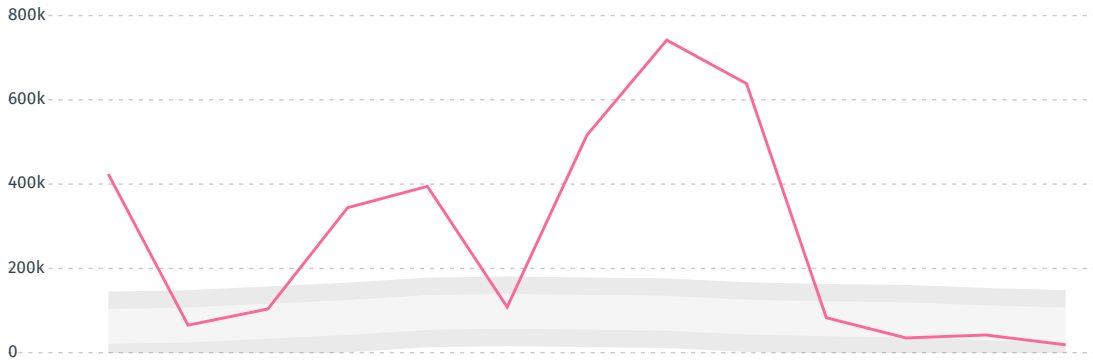

SWITZERLAND 11.2%

PORTUGAL 5.4%

ITALY 2.7%

URUGUAY 0.7%

BELGIUM 0.3%

DEFORESTATION ALERTS IN ARGENTINA

There were **18,638** GLAD alerts reported in the week of the **18th of January 2021**. This was **low** compared to the same week in previous years.