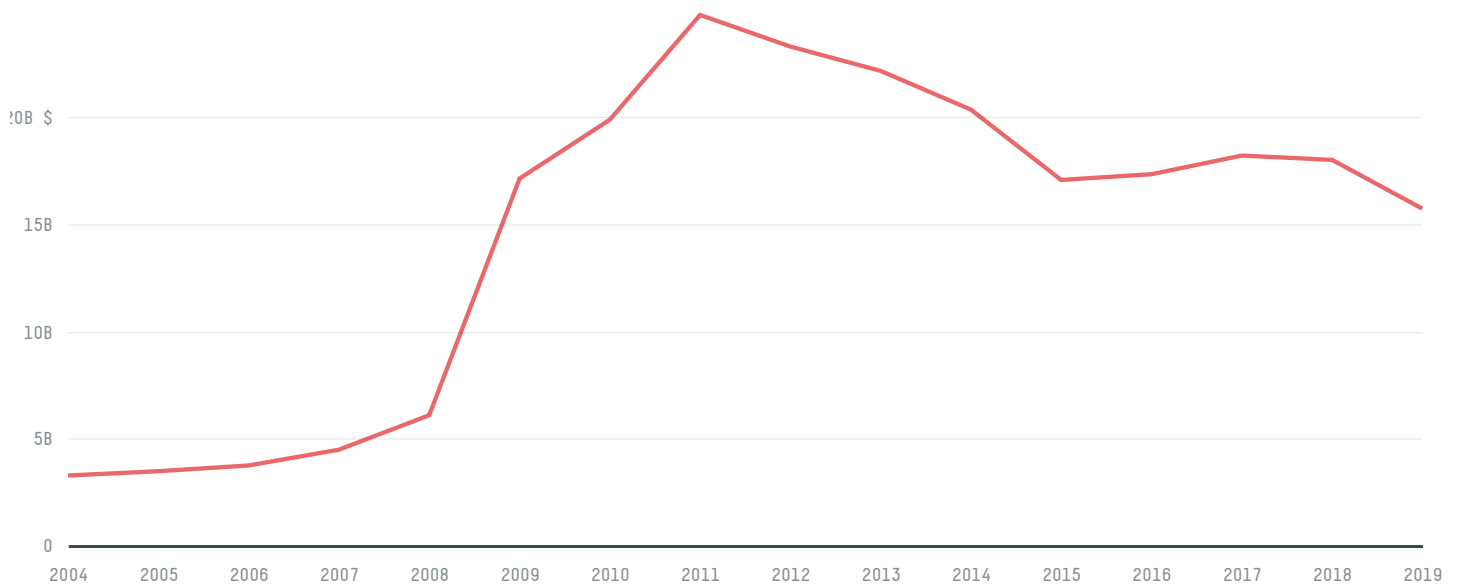

TOP IMPORTS IN 2017

COMMODITY	WORLD IMPORT RANKING	PRODUCTION	IMPORTS	VALUE
SUGARCANE	18	0	6,679,797,779.2	499,193,808
WOOD PULP	2	-	4,753,457,790	2,977,435,239
CORN	13	4,547,600	2,827,296,771.2	833,210,715
COFFEE	2	0	1,165,193,991	3,597,605,280
PORK	1	5,505,572	1,039,108,840	3,675,157,971
BEEF	5	1,137,008	648,244,147.6	3,160,712,450
COCOA	3	0	626,794,770	2,164,685,032
PALM KERNEL	2	-	432,051,902	584,883,567
CHICKEN	2	1,009,565	142,939,440.5	193,362,364
COTTON	20	0	40,374,177.1	69,992,379
SHRIMP	15	0	39,570,356	443,549,942
SOY	22	66,000	22,597,767.8	26,244,530
PALM OIL	-	-	-	-

IMPORT TRAJECTORY OF GERMANY