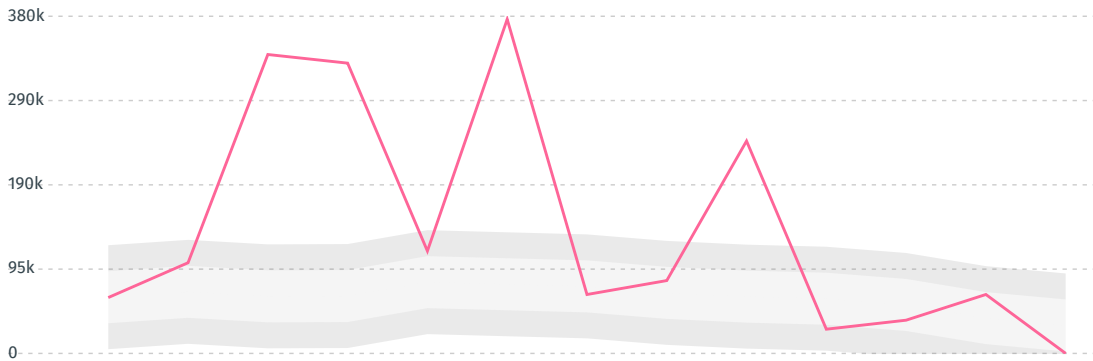

DEFORESTATION ALERTS IN ARGENTINA

There were **0** GLAD alerts reported in the week of the **25th of January 2021**. This was **low** compared to the same week in previous years.