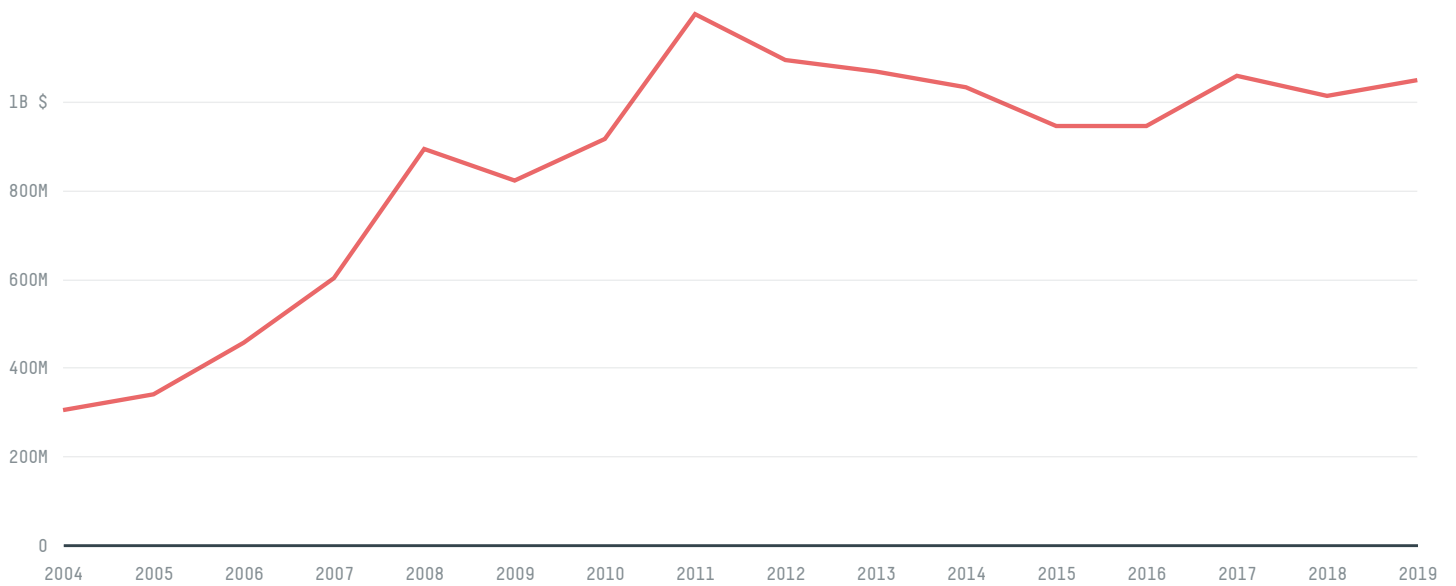

IMPORT TRAJECTORY OF BULGARIA