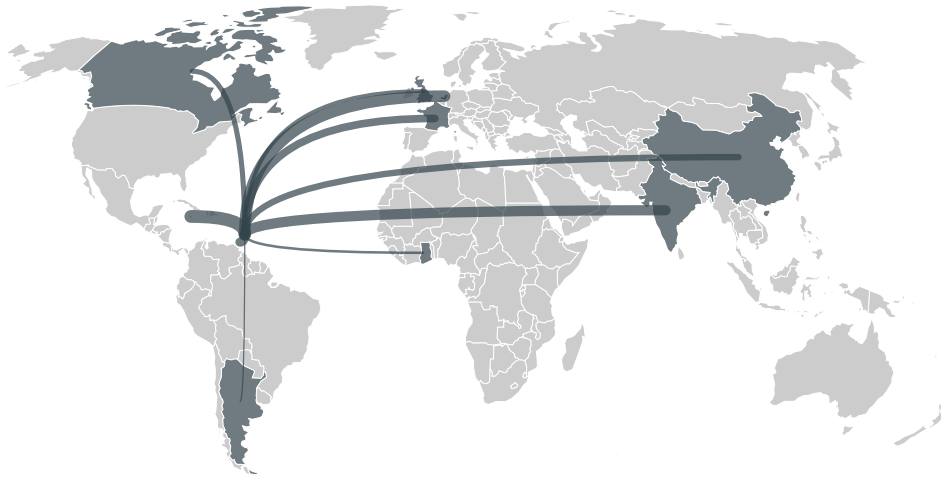

### TOP IMPORTS IN 2018

COMMODITY	WORLD IMPORT RANKING	PRODUCTION	IMPORTS	VALUE
CORN	101	109	32,410,006.2	7,620,573
BEEF	99	176	4,456,505	13,877,503
PORK	85	2,772	2,592,290.4	7,180,039
CHICKEN	137	16,466	988,142.2	2,452,087
COFFEE	126	0	586,477.3	2,565,186
SOY	138	0	190,239.1	164,394
SHRIMP	-	0	-	-

## IMPORT TRAJECTORY OF BARBADOS

## TOP EXPORT TRADERS OF CORN IN BARBADOS IN 2018

## TOP EXPORT COUNTRIES OF CORN TO BARBADOS IN 2018

JAMAICA	50%
NETHERLANDS	21.6%
INDIA	12%
TRINIDAD AND TOBAGO	7.3%
FRANCE	5.2%
CHINA (MAINLAND)	1.4%
CANADA	1.2%
UNITED KINGDOM	1.1%
GHANA	< 0.1%
ARGENTINA	< 0.1%