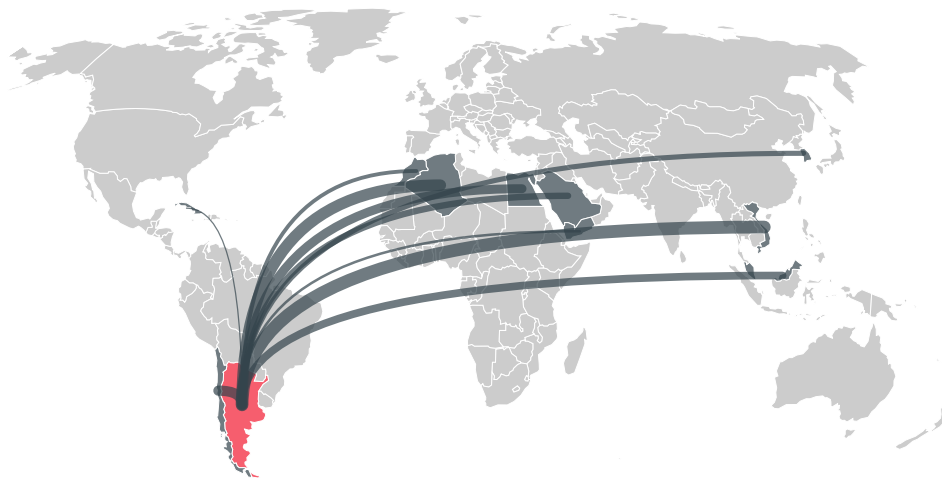

trase

ARGENTINA (exporter)

ACTIVITY COMMODITY YEAR
Exporter **Corn** **2018**

POPULATION GDP SURFACE AREA
44,494,502 **517,626,700,412.7** **2,780,400**

AGRICULTURAL LAND AREA FORESTED LAND AREA AGRICULTURAL EXPORT VALUE
1,487,000 **268,152** **31,077,547**

TOP EXPORTS IN 2018

COMMODITY	WORLD EXPORT RANKING	PRODUCTION	EXPORTS	VALUE
SOY	3	37,787,927	31,803,495,740	13,033,997,764
CORN	2	43,462,323	23,242,143,289.9	4,252,188,787
SHRIMP	4	0	184,255,859	1,291,451,753
COTTON	10	813,692	117,927,400	167,536,316
WOOD PULP	-	-	-	-

SOCIO-ECONOMIC INDICATORS

	SCORE
Human Development Index	0.83 /1
Sustainable Development Index	- /1

ACTOR COMMITMENTS

	SCORE
Zero deforestation commitments (Exporter)	-

TOP IMPORT TRADERS OF CORN IN ARGENTINA IN 2018

TOP IMPORT COUNTRIES OF CORN FROM ARGENTINA IN 2018

VIETNAM 15.8%

ALGERIA 15%

CHILE 10.3%

EGYPT 9.1%

MALAYSIA 8%

SAUDI ARABIA 7.7%

SOUTH KOREA 3.7%