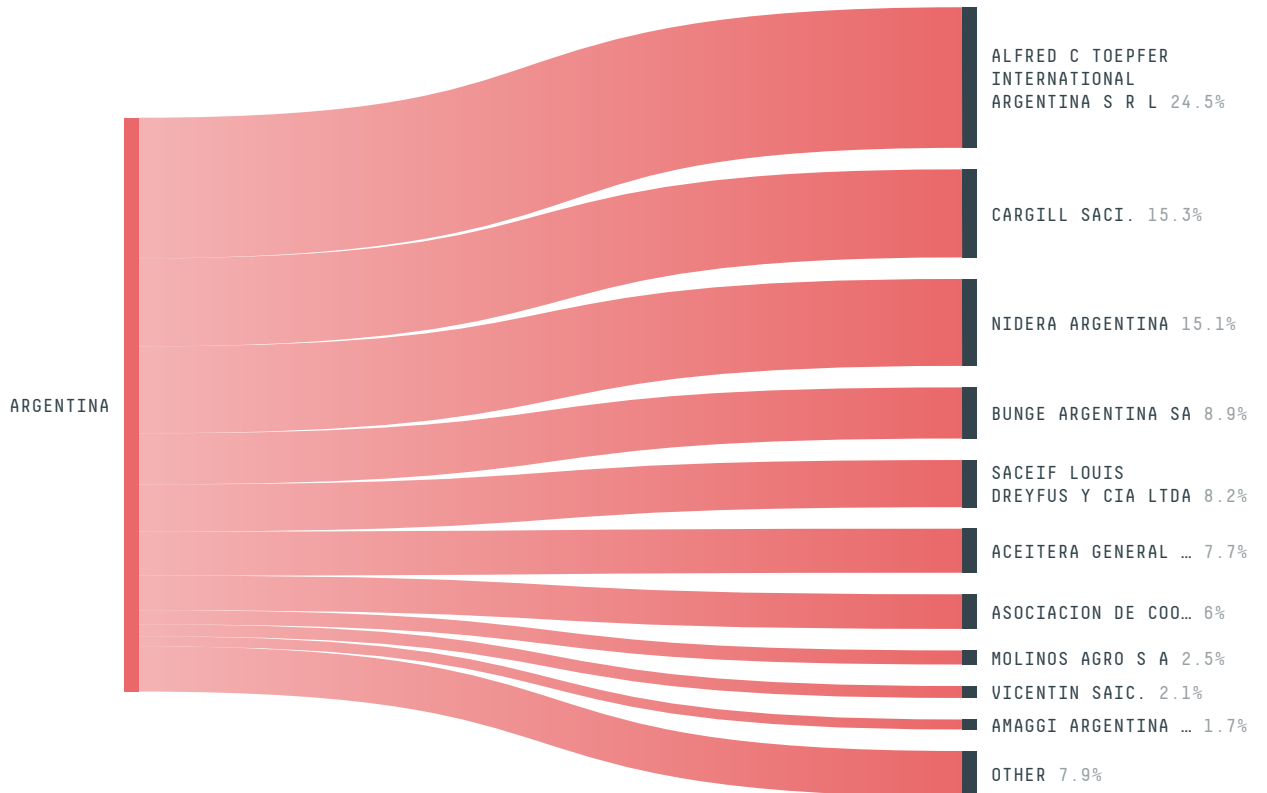

TOP EXPORTS IN 2018

COMMODITY	WORLD EXPORT RANKING	PRODUCTION	EXPORTS	VALUE
SOY	3	37,787,927	31,803,495,740	13,033,997,764
CORN	2	43,462,323	23,242,143,289.9	4,252,188,787
SHRIMP	4	0	184,255,859	1,291,451,753
COTTON	10	813,692	117,927,400	167,536,316
WOOD PULP	-	-	-	-

DEFORESTATION TRAJECTORY OF ARGENTINA

AGRICULTURAL INDICATORS

	SCORE
Production of soy	37,787,927 t
Soy yield	- t/ha

ENVIRONMENTAL INDICATORS

	SCORE
Soy deforestation	- ha
Territorial deforestation	- ha
Land-based CO2 emissions	- t CO2
CO2 emissions from soy deforestation	- t CO2

SOCIO-ECONOMIC INDICATORS

	SCORE
Human Development Index	0.83 /1
Sustainable Development Index	- /1

ACTOR COMMITMENTS

	SCORE
Zero deforestation commitments (Exporter)	-

TOP IMPORT TRADERS OF CORN IN ARGENTINA IN 2018