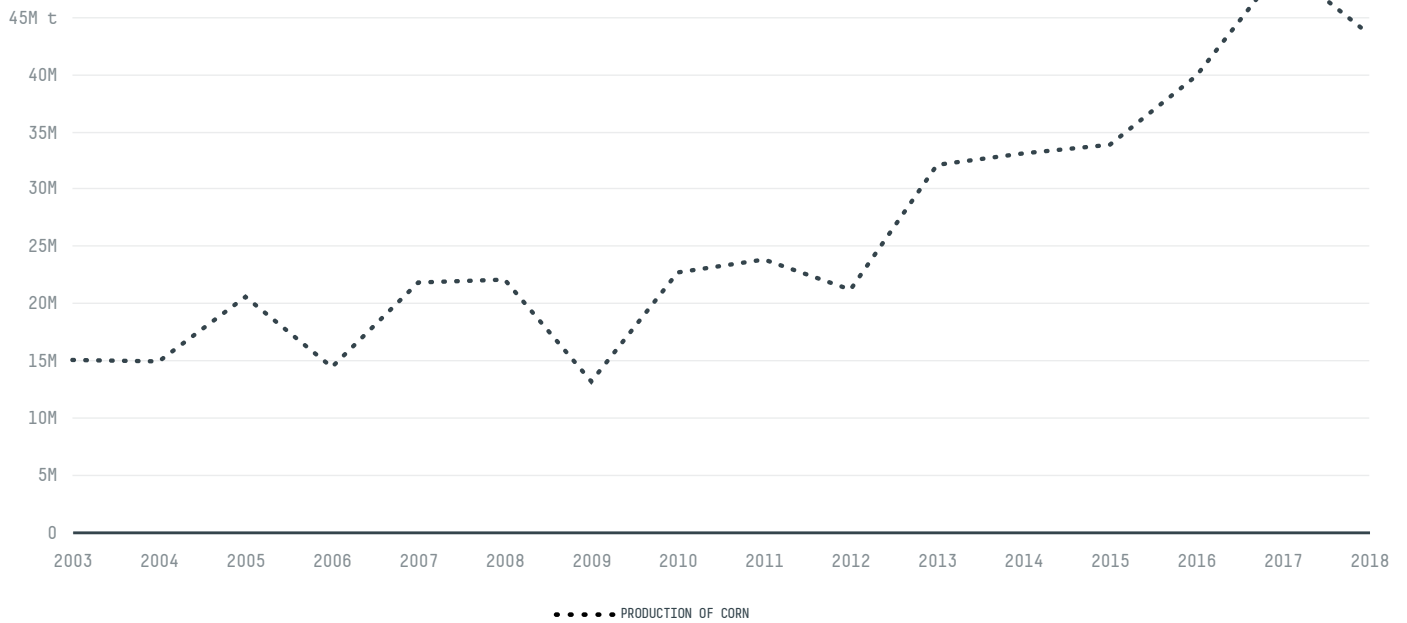

DEFORESTATION TRAJECTORY OF ARGENTINA

AGRICULTURAL INDICATORS

	SCORE
Production of soy	37,787,927 t
Soy yield	- t/ha

ENVIRONMENTAL INDICATORS

	SCORE
Soy deforestation	- ha
Territorial deforestation	- ha
Land-based CO2 emissions	- t CO2
CO2 emissions from soy deforestation	- t CO2

SOCIO-ECONOMIC INDICATORS

	SCORE
Human Development Index	0.83 /1
Sustainable Development Index	- /1

ACTOR COMMITMENTS

	SCORE
Zero deforestation commitments (Exporter)	-