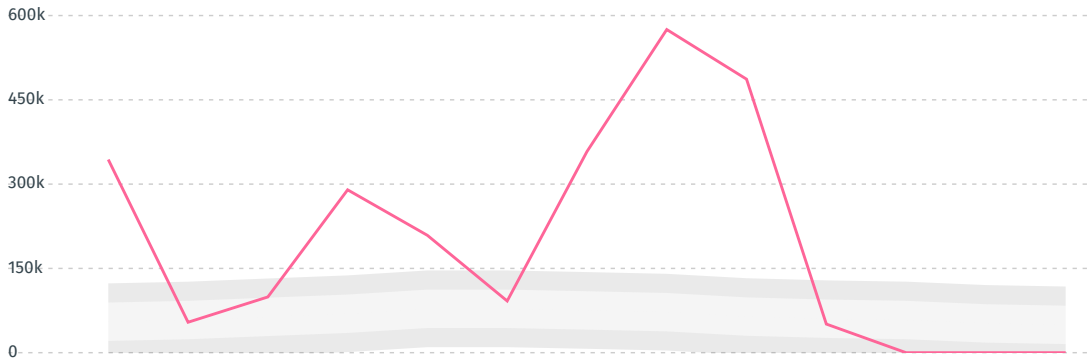

DEFORESTATION ALERTS IN ARGENTINA

There were **3** GLAD alerts reported in the week of the **18th of January 2021**. This was **low** compared to the same week in previous years.

Caution: GLAD alerts from the last six months are preliminary. Revisions are made as unconfirmed alerts are removed from the data and alert totals are finalized six months after posting. Source: **Global Forest Watch**

Trase is a partnership between

In collaboration with

and many other organizations and individuals.

Donors

[Terms of Use](#) · [Privacy policy](#) · [Cookie policy](#) · [Contact us](#)