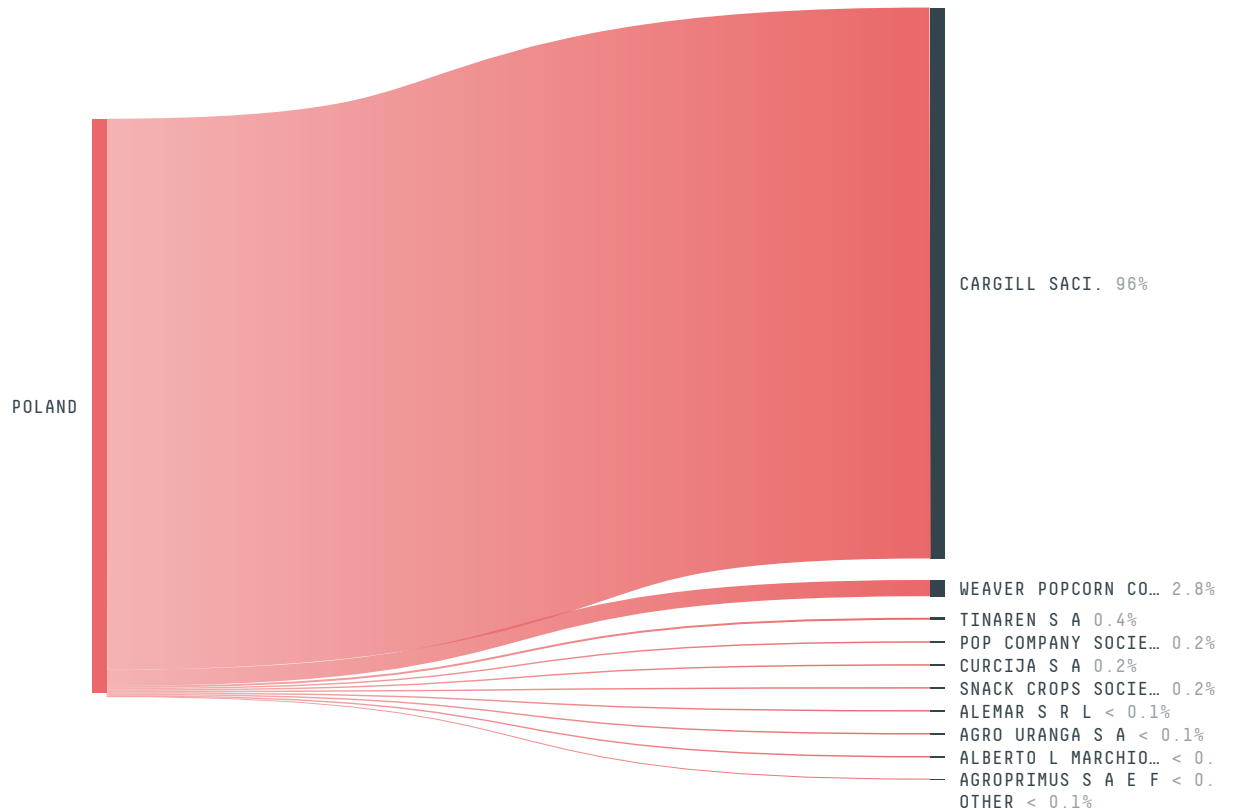

TOP EXPORT TRADERS OF CORN IN POLAND IN 2018