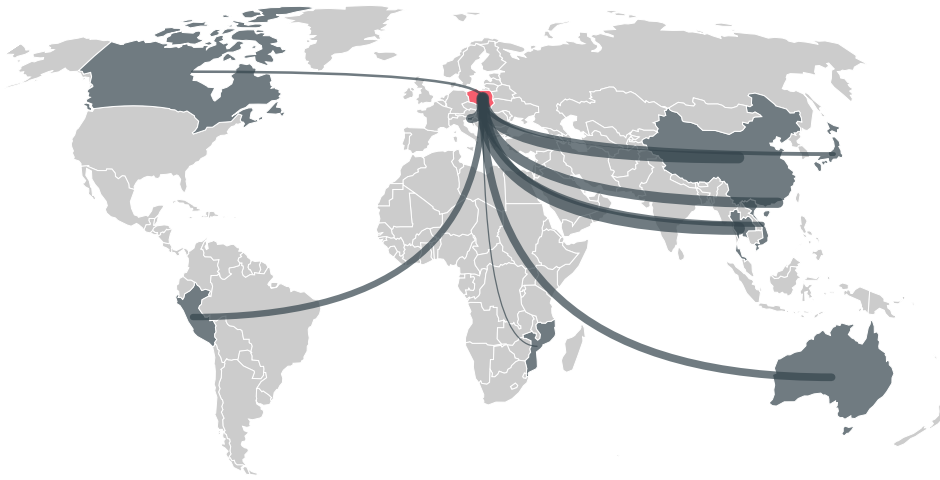

AGRICULTURAL LAND AREA                      FORESTED LAND AREA  
**143,740**                      **94,562**

POLAND is the world's 68th largest country by area, 37th largest by population size and is the world's 21st largest economy (by GDP). Forests make up 30% of its area, and agriculture 4.6%. It's placement in the Human Development Index is 0.872. POLAND is a signatory to NYDF ENDORSER and ADP SIGNATORY.

### TOP IMPORTS IN 2018

COMMODITY	WORLD IMPORT RANKING	PRODUCTION	IMPORTS	VALUE
SOY	16	10,271	2,783,496,978.2	1,174,694,642
CORN	42	3,864,028	358,326,780.1	185,953,131
PALM OIL	32	-	272,431,456.7	236,797,216
COFFEE	12	0	226,267,691.8	863,480,297
CHICKEN	26	1,474,064	144,025,147	266,162,777
COCOA	14	0	123,959,592	481,538,343
WOOD PULP	17	-	85,721,212	57,937,710
BEEF	36	595,100	68,574,730.2	447,471,537

## IMPORT TRAJECTORY OF POLAND

## TOP EXPORT COUNTRIES OF CORN TO POLAND IN 2018

THAILAND 25.9%

CHINA (MAINLAND)  
21.7%

CHINA (HONG KONG)  
19.5%

SLOVENIA 14.2%

AUSTRALIA 7.9%

PERU 4.8%

VIETNAM 3.9%