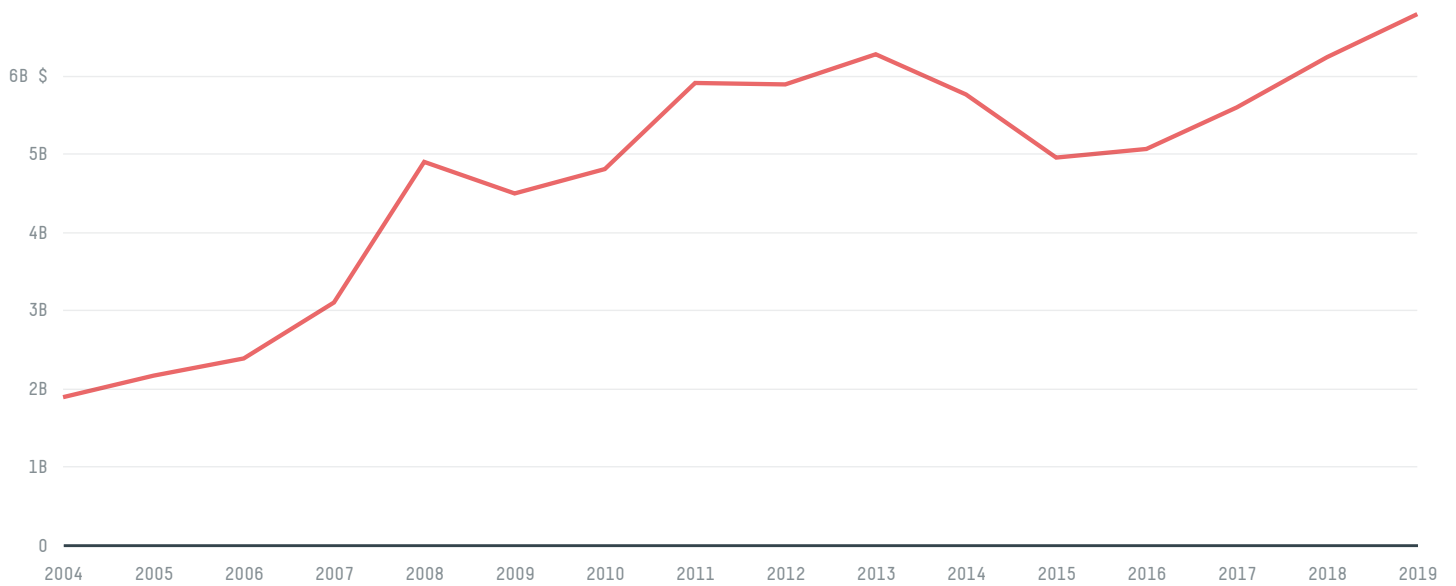

IMPORT TRAJECTORY OF POLAND