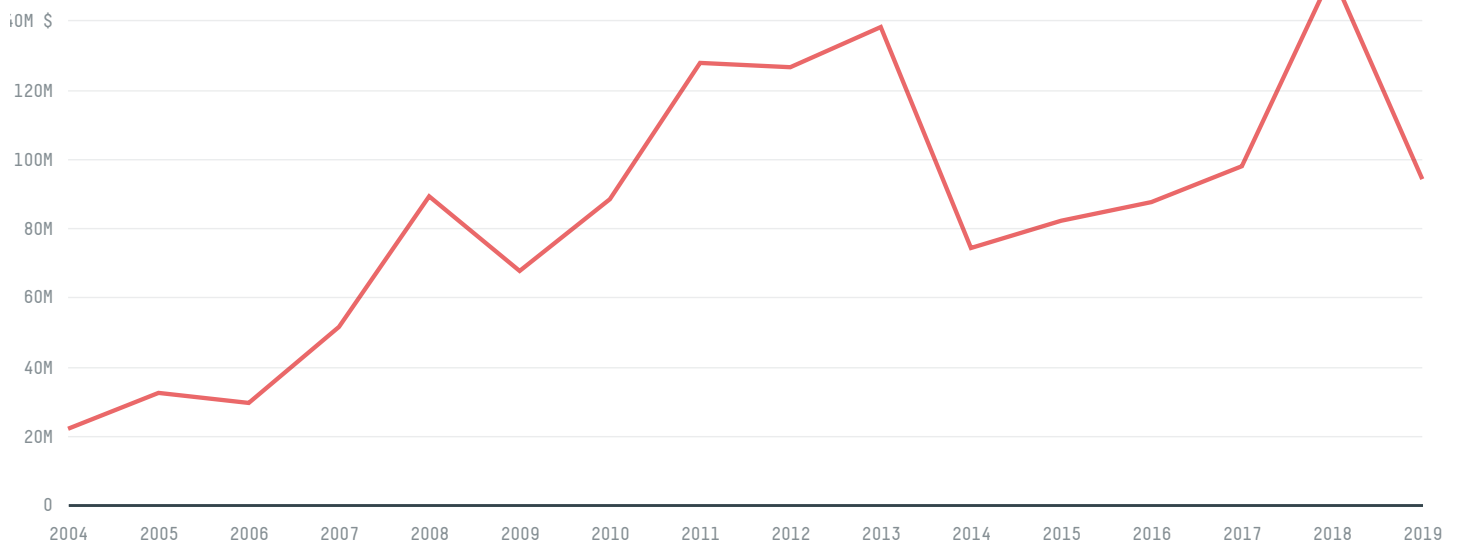

TOP IMPORTS IN 2018

COMMODITY	WORLD IMPORT RANKING	PRODUCTION	IMPORTS	VALUE
SUGARCANE	85	6,160,000	504,809,378.2	27,334,039
BEEF	56	495,000	25,670,255.9	48,162,943
CORN	113	5,344,650	12,362,146	46,178,206
COTTON	39	18,986	9,232,875.4	4,080,900
SOY	47	11,045,971	5,525,378.5	4,952,560
WOOD PULP	78	-	2,559,130	2,068,405
PORK	68	186,769	1,515,154.5	3,356,701
COFFEE	99	441	1,474,745.8	6,295,973
COCOA	87	0	419,860	1,263,782
SHRIMP	91	0	145,851	1,112,881
PALM KERNEL	104	-	18,841	43,049
PALM OIL	-	-	-	-
CHICKEN	114	45,391	0	8,571,050

IMPORT TRAJECTORY OF PARAGUAY