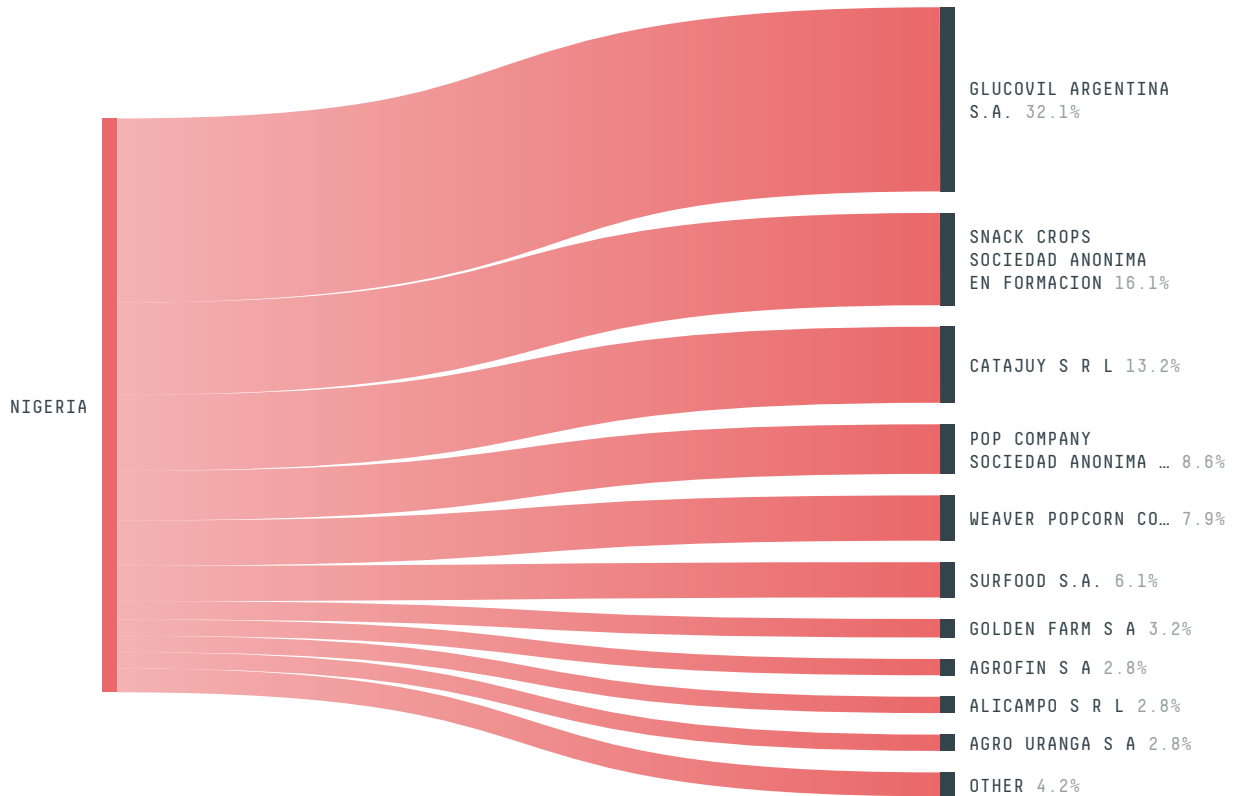

trase

NIGERIA (importer)

ACTIVITY	COMMODITY	YEAR
Importer	Corn	2018

POPULATION	GDP	SURFACE AREA
195,874,740	397,190,484,464.3	923,770

AGRICULTURAL LAND AREA	FORESTED LAND AREA
708,000	65,834

NIGERIA is the world's 30th largest country by area, 7th largest by population size and is the world's 30th largest economy (by GDP). Forests make up 7% of its area, and agriculture 77%. It's placement in the Human Development Index is 0.534. NIGERIA is a signatory to NYDF ENDORSER and ADP SIGNATORY.

TOP IMPORTS IN 2018

COMMODITY	WORLD IMPORT RANKING	PRODUCTION	IMPORTS	VALUE
SUGARCANE	24	1,423,086	5,459,428,366.4	664,679,377
CORN	80	10,155,027	58,450,471.8	53,386,671
WOOD PULP	44	-	8,890,896	9,161,964
COTTON	41	270,533	8,315,451.8	6,406,945
COFFEE	77	1,849	7,621,130.8	20,811,636
SOY	126	758,033	2,644,867.9	20,706,069
BEEF	135	390,214	595,576.5	356,346
COCOA	111	332,927	102,496	127,700
PORK	138	283,793	41,544.9	64,231
CHICKEN	152	192,689	22,563.1	183,888
PALM OIL	152	-	0	152,302,477

IMPORT TRAJECTORY OF NIGERIA

TOP EXPORT TRADERS OF CORN IN NIGERIA IN 2018

TOP EXPORT COUNTRIES OF CORN TO NIGERIA IN 2018

CYPRUS	35.3%
ZIMBABWE	25.4%
SWITZERLAND	12.6%
LEBANON	12%
NETHERLANDS	11.5%
SOUTH KOREA	1.4%
MEXICO	1.3%
BELGIUM	0.3%
CANADA	< 0.1%
MALAYSIA	< 0.1%