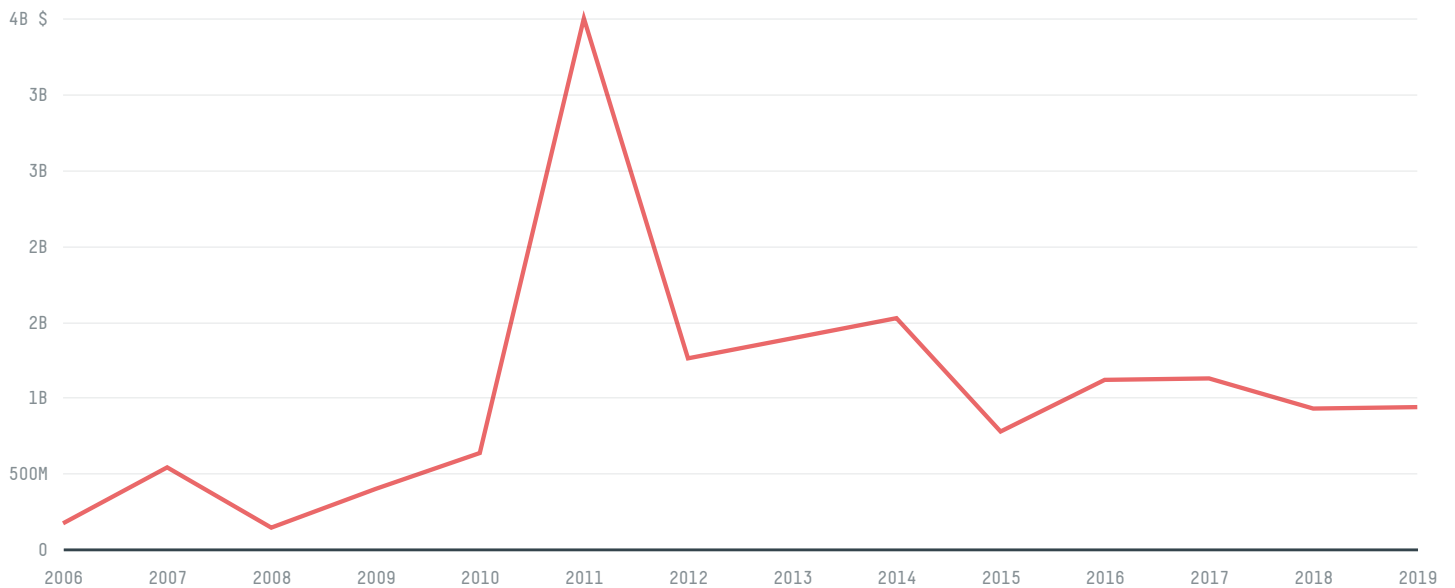

trase

NIGERIA (importer)

ACTIVITY	COMMODITY	YEAR
Importer	Corn	2018

POPULATION	GDP	SURFACE AREA
195,874,740	397,190,484,464.3	923,770

AGRICULTURAL LAND AREA	FORESTED LAND AREA
708,000	65,834

NIGERIA is the world's 30th largest country by area, 7th largest by population size and is the world's 30th largest economy (by GDP). Forests make up 7% of its area, and agriculture 77%. It's placement in the Human Development Index is 0.534. NIGERIA is a signatory to NYDF ENDORSER and ADP SIGNATORY.

TOP IMPORTS IN 2018

COMMODITY	WORLD IMPORT RANKING	PRODUCTION	IMPORTS	VALUE
SUGARCANE	24	1,423,086	5,459,428,366.4	664,679,377
CORN	80	10,155,027	58,450,471.8	53,386,671
WOOD PULP	44	-	8,890,896	9,161,964
COTTON	41	270,533	8,315,451.8	6,406,945
COFFEE	77	1,849	7,621,130.8	20,811,636
SOY	126	758,033	2,644,867.9	20,706,069
BEEF	135	390,214	595,576.5	356,346
COCOA	111	332,927	102,496	127,700
PORK	138	283,793	41,544.9	64,231
CHICKEN	152	192,689	22,563.1	183,888
PALM OIL	152	-	0	152,302,477

IMPORT TRAJECTORY OF NIGERIA

TOP EXPORT TRADERS OF CORN IN NIGERIA IN 2018

TOP EXPORT COUNTRIES OF CORN TO NIGERIA IN 2018

CYPRUS	35.3%
ZIMBABWE	25.4%
SWITZERLAND	12.6%
LEBANON	12%
NETHERLANDS	11.5%
SOUTH KOREA	1.4%
MEXICO	1.3%
BELGIUM	0.3%
CANADA	< 0.1%
MALAYSIA	< 0.1%