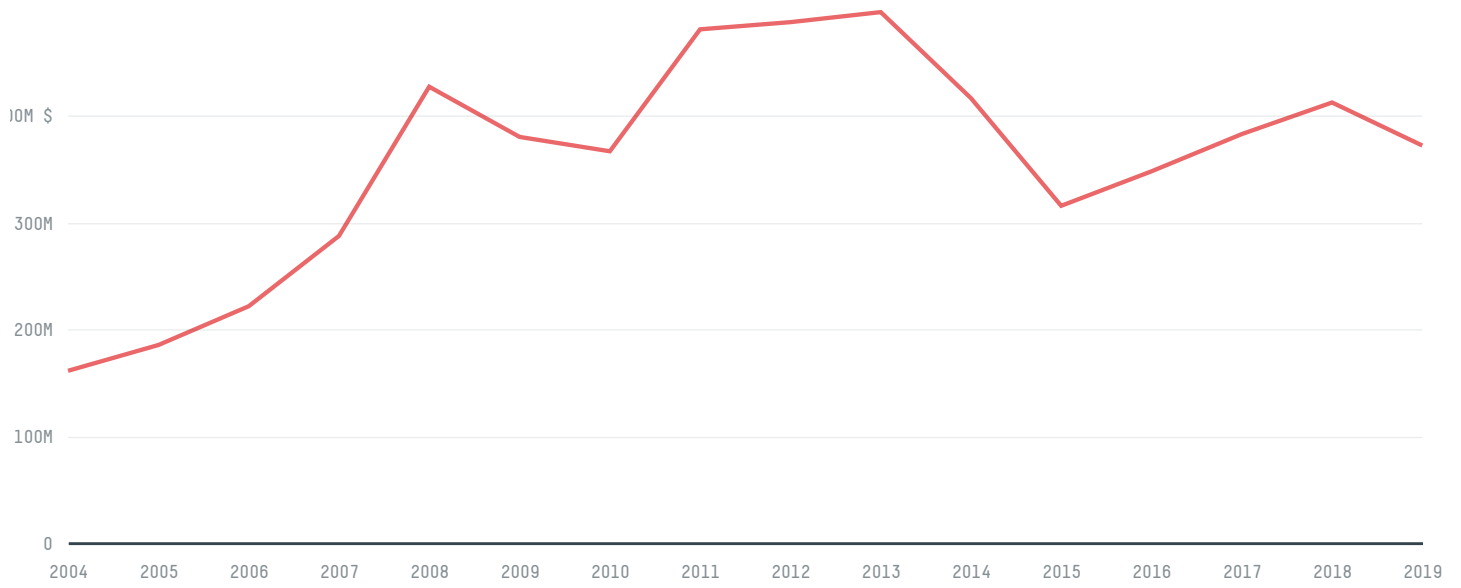

IMPORT TRAJECTORY OF LATVIA