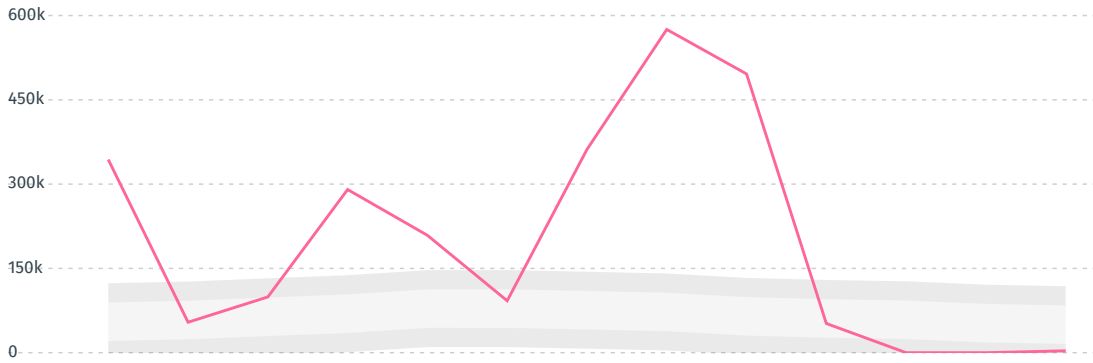

DEFORESTATION ALERTS IN ARGENTINA

There were **3,345** GLAD alerts reported in the week of the **18th of January 2021**. This was **low** compared to the same week in previous years.

Caution: GLAD alerts from the last six months are preliminary. Revisions are made as unconfirmed alerts are removed from the data and alert totals are finalized six months after posting. Source: **Global Forest Watch**

Trase is a partnership between

In collaboration with

Donors

and many other organizations and individuals.

[Terms of Use](#) · [Privacy policy](#) · [Cookie policy](#) · [Contact us](#)