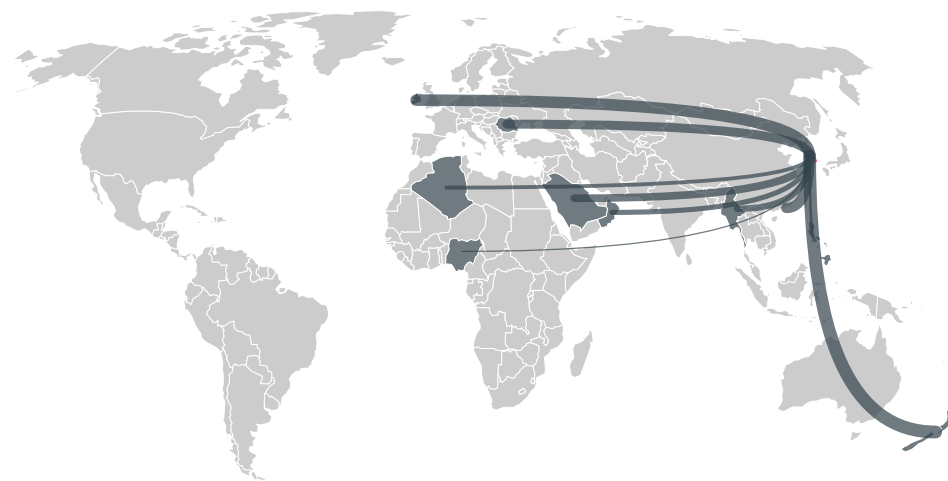

trase

SOUTH KOREA (importer)

ACTIVITY	COMMODITY	YEAR
Importer	Corn	2018

POPULATION	GDP	SURFACE AREA
51,606,633	1,724,845,615,629.3	100,339

AGRICULTURAL LAND AREA	FORESTED LAND AREA
17,008	61,764

SOUTH KOREA is the world's 106th largest country by area, 27th largest by population size and is the world's 10th largest economy (by GDP). Forests make up 62% of its area, and agriculture 17%. It's placement in the Human Development Index is 0.906. SOUTH KOREA is a signatory to NYDF ENDORSER and ADP SIGNATORY.

TOP IMPORTS IN 2018

COMMODITY	WORLD IMPORT RANKING	PRODUCTION	IMPORTS	VALUE
SUGARCANE	7	0	20,023,008,113	961,336,303
CORN	1	74,368	10,225,478,565.5	2,159,537,707
SOY	10	89,410	3,471,426,173.5	1,591,859,923
PALM OIL	15	-	637,436,767.1	388,358,130
PORK	9	1,324,718	605,135,045.1	1,844,016,790
BEEF	7	281,897	589,962,437.4	3,046,245,782
WOOD PULP	5	-	541,028,546	421,033,539
COTTON	6	0	359,542,185.3	437,486,517
CHICKEN	22	819,788	173,468,596.7	384,886,985
COFFEE	14	0	170,287,359.3	710,972,880
SHRIMP	6	4,515	78,327,422	513,002,741
COCOA	30	0	22,004,120	66,159,986
PALM KERNEL	29	-	10,663,535	13,491,019

IMPORT TRAJECTORY OF SOUTH KOREA

TOP EXPORT TRADERS OF CORN IN SOUTH KOREA IN 2018

TOP EXPORT COUNTRIES OF CORN TO SOUTH KOREA IN 2018

IRELAND	30.7%
NEW ZEALAND	30.7%
CHINA (HONG KONG)	15.7%
ROMANIA	15.3%
SAUDI ARABIA	7.7%
NIGERIA	< 0.1%
PHILIPPINES	< 0.1%
ALGERIA	< 0.1%
OMAN	< 0.1%
MYANMAR	< 0.1%

DEFORESTATION ALERTS IN ARGENTINA

There were **3,345** GLAD alerts reported in the week of the **18th of January 2021**. This was **low** compared to the same week in previous years.

Caution: GLAD alerts from the last six months are preliminary. Revisions are made as unconfirmed alerts are removed from the data and alert totals are finalized six months after posting. Source: **Global Forest Watch**