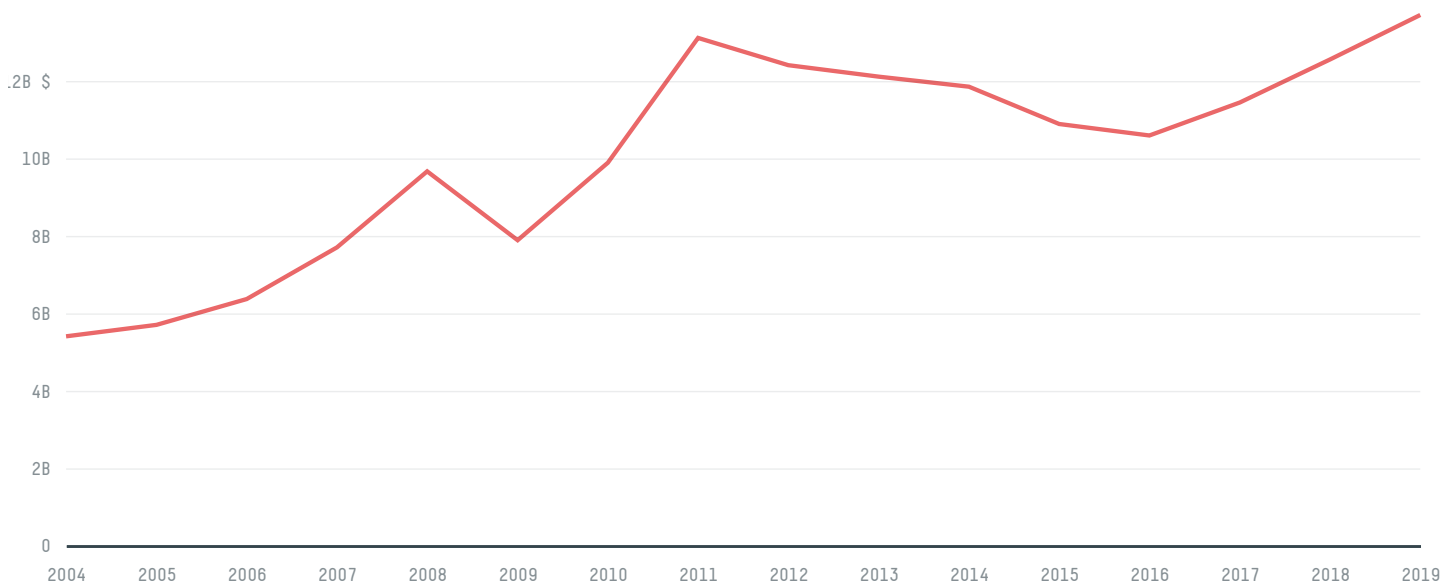

TOP IMPORTS IN 2018

COMMODITY	WORLD IMPORT RANKING	PRODUCTION	IMPORTS	VALUE
SUGARCANE	7	0	20,023,008,113	961,336,303
CORN	1	74,368	10,225,478,565.5	2,159,537,707
SOY	10	89,410	3,471,426,173.5	1,591,859,923
PALM OIL	15	-	637,436,767.1	388,358,130
PORK	9	1,324,718	605,135,045.1	1,844,016,790
BEEF	7	281,897	589,962,437.4	3,046,245,782
WOOD PULP	5	-	541,028,546	421,033,539
COTTON	6	0	359,542,185.3	437,486,517
CHICKEN	22	819,788	173,468,596.7	384,886,985
COFFEE	14	0	170,287,359.3	710,972,880
SHRIMP	6	4,515	78,327,422	513,002,741
COCOA	30	0	22,004,120	66,159,986
PALM KERNEL	29	-	10,663,535	13,491,019

IMPORT TRAJECTORY OF SOUTH KOREA