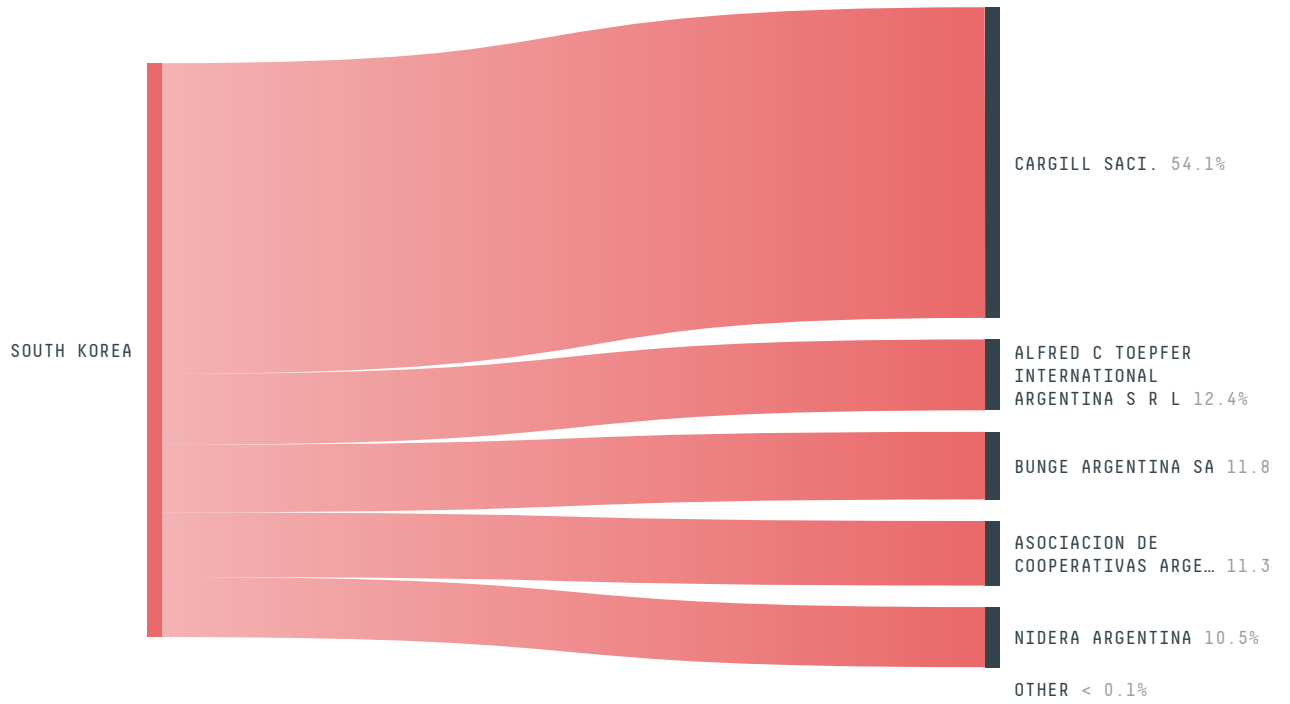

trase

SOUTH KOREA (importer)

ACTIVITY	COMMODITY	YEAR
Importer	Corn	2018

POPULATION	GDP	SURFACE AREA
51,606,633	1,724,845,615,629.3	100,339

AGRICULTURAL LAND AREA	FORESTED LAND AREA
17,008	61,764

SOUTH KOREA is the world's 106th largest country by area, 27th largest by population size and is the world's 10th largest economy (by GDP). Forests make up 62% of its area, and agriculture 17%. It's placement in the Human Development Index is 0.906. SOUTH KOREA is a signatory to NYDF ENDORSER and ADP SIGNATORY.

TOP IMPORTS IN 2018

COMMODITY	WORLD IMPORT RANKING	PRODUCTION	IMPORTS	VALUE
SUGARCANE	7	0	20,023,008,113	961,336,303
CORN	1	74,368	10,225,478,565.5	2,159,537,707
SOY	10	89,410	3,471,426,173.5	1,591,859,923
PALM OIL	15	-	637,436,767.1	388,358,130
PORK	9	1,324,718	605,135,045.1	1,844,016,790
BEEF	7	281,897	589,962,437.4	3,046,245,782
WOOD PULP	5	-	541,028,546	421,033,539
COTTON	6	0	359,542,185.3	437,486,517
CHICKEN	22	819,788	173,468,596.7	384,886,985
COFFEE	14	0	170,287,359.3	710,972,880
SHRIMP	6	4,515	78,327,422	513,002,741
COCOA	30	0	22,004,120	66,159,986
PALM KERNEL	29	-	10,663,535	13,491,019

IMPORT TRAJECTORY OF SOUTH KOREA

TOP EXPORT TRADERS OF CORN IN SOUTH KOREA IN 2018

TOP EXPORT COUNTRIES OF CORN TO SOUTH KOREA IN 2018

IRELAND	30.7%
NEW ZEALAND	30.7%
CHINA (HONG KONG)	15.7%
ROMANIA	15.3%
SAUDI ARABIA	7.7%
NIGERIA	< 0.1%
PHILIPPINES	< 0.1%
ALGERIA	< 0.1%
OMAN	< 0.1%
MYANMAR	< 0.1%