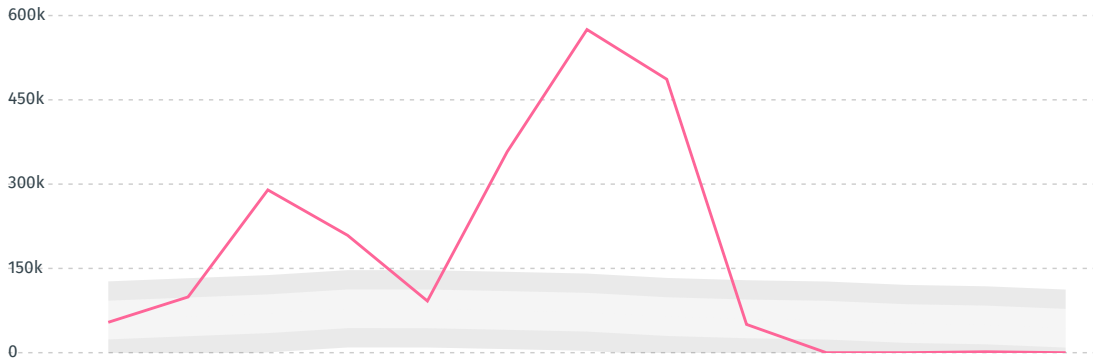

DEFORESTATION ALERTS IN ARGENTINA

There were **0** GLAD alerts reported in the week of the **25th of January 2021**. This was **low** compared to the same week in previous years.

Caution: GLAD alerts from the last six months are preliminary. Revisions are made as unconfirmed alerts are removed from the data and alert totals are finalized six months after posting. Source: **Global Forest Watch**

Trase is a partnership between

In collaboration with

and many other organizations and individuals.

Donors

[Terms of Use](#) · [Privacy policy](#) · [Cookie policy](#) · [Contact us](#)