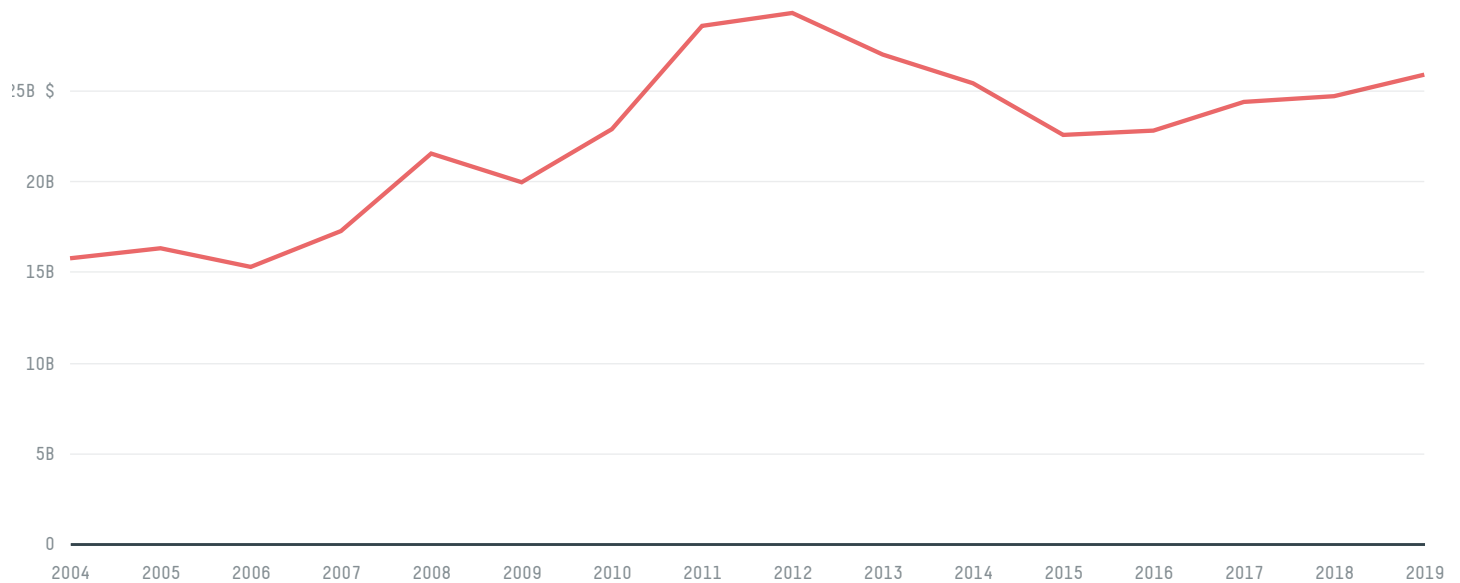

trase

JAPAN (importer)

ACTIVITY	COMMODITY	YEAR
Importer	Corn	2018

POPULATION	GDP	SURFACE AREA
126,529,100	4,954,806,619,995.2	377,970

AGRICULTURAL LAND AREA	FORESTED LAND AREA
44,710	249,564

JAPAN is the world's 61st largest country by area, 10th largest by population size and is the world's 3rd largest economy (by GDP). Forests make up 66% of its area, and agriculture 12%. It's placement in the Human Development Index is 0.915. JAPAN is a signatory to NYDF ENDORSER and ADP SIGNATORY.

TOP IMPORTS IN 2018

COMMODITY	WORLD IMPORT RANKING	PRODUCTION	IMPORTS	VALUE
SUGARCANE	14	1,217,298	11,657,645,682.1	903,827,179
CHICKEN	1	2,250,347	1,255,662,122.3	3,613,444,082
PORK	2	1,284,225	1,238,406,104.6	5,238,597,230
BEEF	5	475,346	958,541,279.6	4,631,540,726
PALM OIL	11	-	794,120,539.1	536,052,679
COFFEE	5	0	446,064,387.8	1,454,358,903
SHRIMP	4	1,500	157,461,297	1,705,543,140
COCOA	15	0	121,338,847	405,980,574
COTTON	15	0	90,417,214.2	172,379,895
PALM KERNEL	9	-	79,394,580	93,180,248
SOY	117	211,300	6,845,727.6	2,309,361,299
CORN	124	165	5,495,702.7	3,374,644,597
WOOD PULP	120	-	0	262,207,588

IMPORT TRAJECTORY OF JAPAN

TOP EXPORT TRADERS OF CORN IN JAPAN IN 2018

TOP EXPORT COUNTRIES OF CORN TO JAPAN IN 2018

BELGIUM	89.1%
MEXICO	10.9%
NEW ZEALAND	< 0.1%
PARAGUAY	< 0.1%
POLAND	< 0.1%
PERU	< 0.1%
THAILAND	< 0.1%
HUNGARY	< 0.1%
GHANA	< 0.1%
INDONESIA	< 0.1%