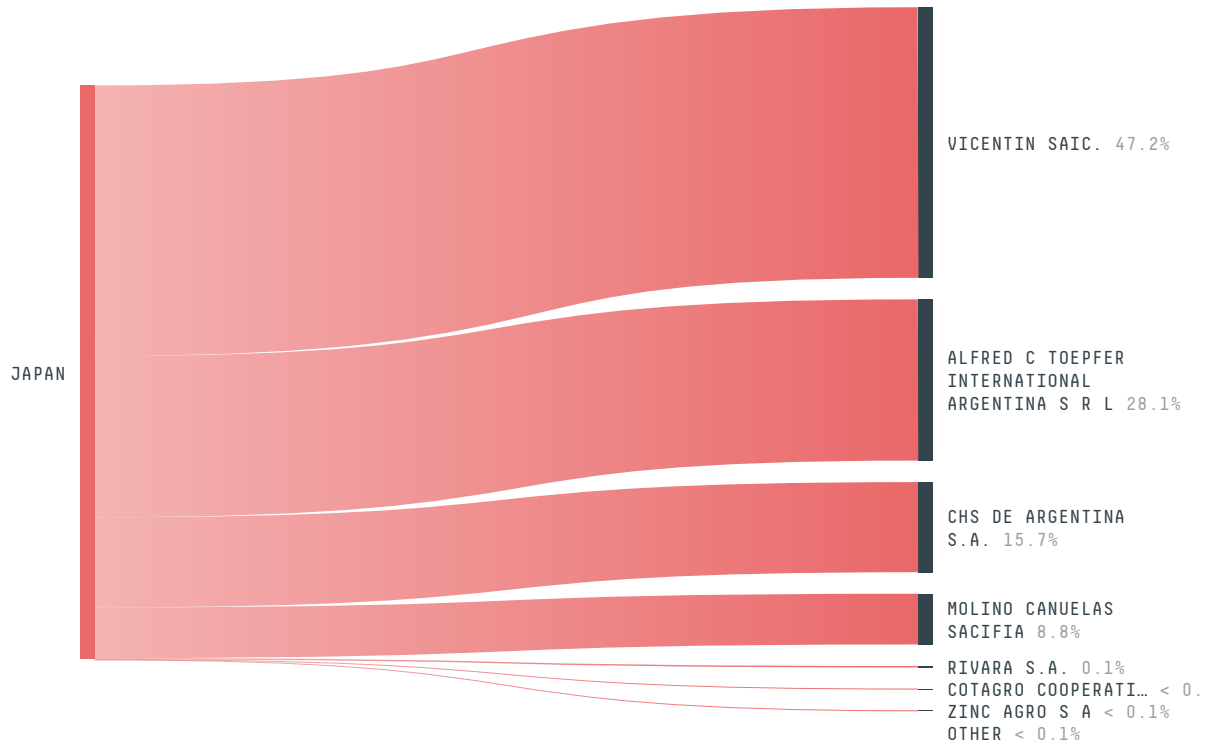

trase

JAPAN (importer)

ACTIVITY	COMMODITY	YEAR
Importer	Corn	2018

POPULATION	GDP	SURFACE AREA
126,529,100	4,954,806,619,995.2	377,970

AGRICULTURAL LAND AREA	FORESTED LAND AREA
44,710	249,564

JAPAN is the world's 61st largest country by area, 10th largest by population size and is the world's 3rd largest economy (by GDP). Forests make up 66% of its area, and agriculture 12%. It's placement in the Human Development Index is 0.915. JAPAN is a signatory to NYDF ENDORSER and ADP SIGNATORY.

TOP IMPORTS IN 2018

COMMODITY	WORLD IMPORT RANKING	PRODUCTION	IMPORTS	VALUE
SUGARCANE	14	1,217,298	11,657,645,682.1	903,827,179
CHICKEN	1	2,250,347	1,255,662,122.3	3,613,444,082
PORK	2	1,284,225	1,238,406,104.6	5,238,597,230
BEEF	5	475,346	958,541,279.6	4,631,540,726
PALM OIL	11	-	794,120,539.1	536,052,679
COFFEE	5	0	446,064,387.8	1,454,358,903
SHRIMP	4	1,500	157,461,297	1,705,543,140
COCOA	15	0	121,338,847	405,980,574
COTTON	15	0	90,417,214.2	172,379,895
PALM KERNEL	9	-	79,394,580	93,180,248
SOY	117	211,300	6,845,727.6	2,309,361,299
CORN	124	165	5,495,702.7	3,374,644,597
WOOD PULP	120	-	0	262,207,588

IMPORT TRAJECTORY OF JAPAN

TOP EXPORT TRADERS OF CORN IN JAPAN IN 2018

TOP EXPORT COUNTRIES OF CORN TO JAPAN IN 2018

BELGIUM	89.1%
MEXICO	10.9%
NEW ZEALAND	< 0.1%
PARAGUAY	< 0.1%
POLAND	< 0.1%
PERU	< 0.1%
THAILAND	< 0.1%
HUNGARY	< 0.1%
GHANA	< 0.1%
INDONESIA	< 0.1%