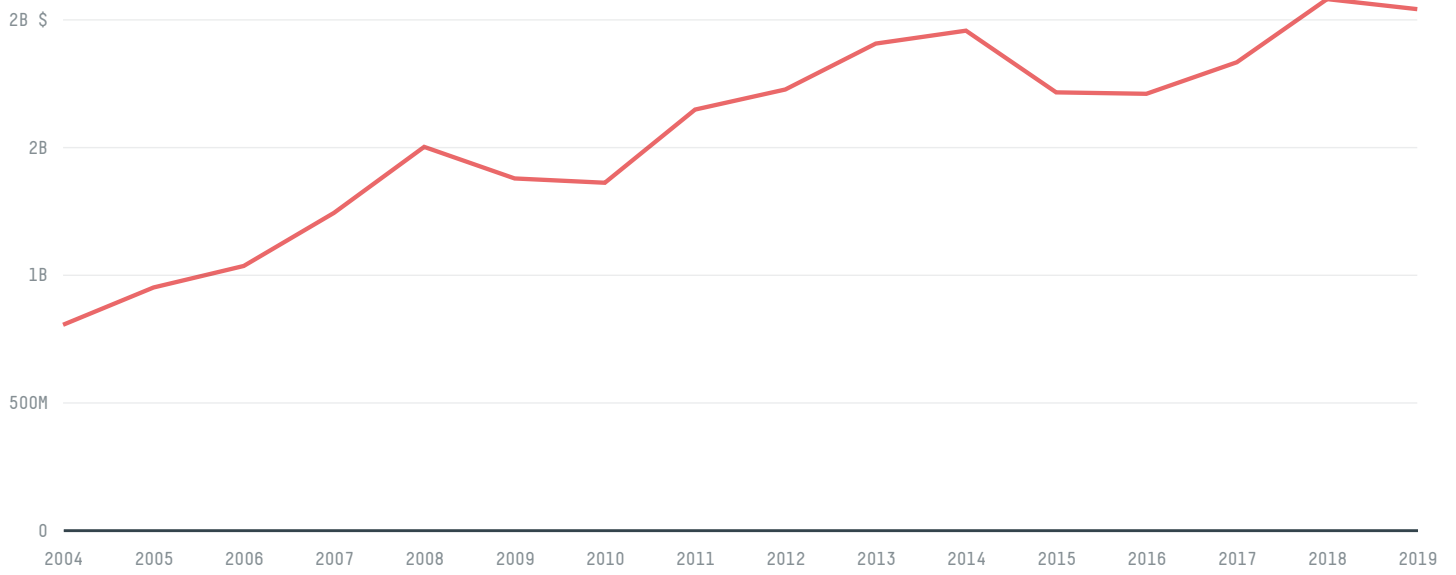

IMPORT TRAJECTORY OF IRELAND