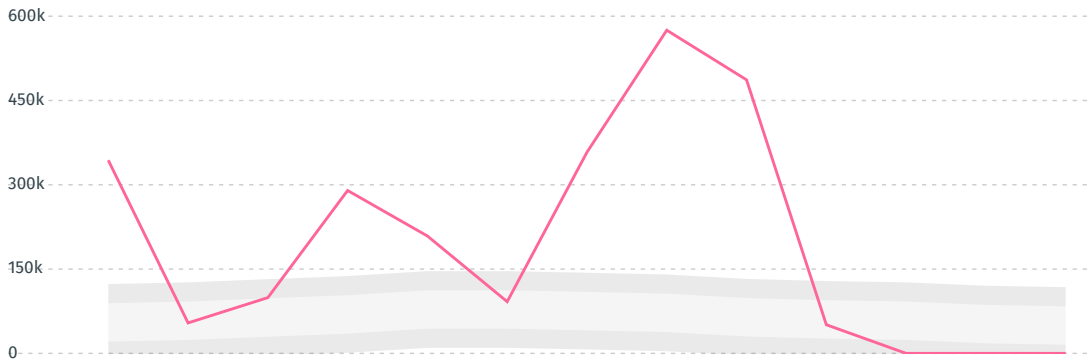

DEFORESTATION ALERTS IN ARGENTINA

There were **3** GLAD alerts reported in the week of the **18th of January 2021**. This was **low** compared to the same week in previous years.