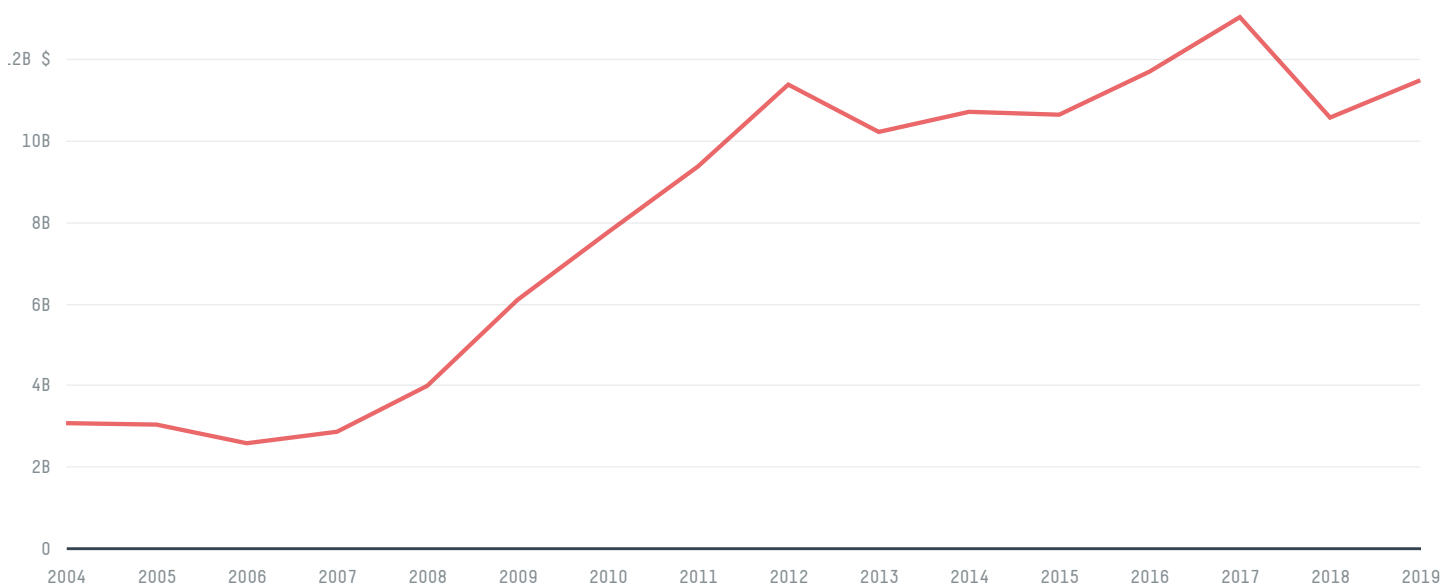

TOP IMPORTS IN 2018

COMMODITY	WORLD IMPORT RANKING	PRODUCTION	IMPORTS	VALUE
SUGARCANE	6	376,900,000	21,604,378,887.4	848,875,092
PALM OIL	1	-	8,927,647,155.3	5,478,078,051
SOY	12	13,786,000	3,215,743,080.9	2,347,463,683
WOOD PULP	2	-	838,239,564	720,668,470
COTTON	7	14,657,000	304,241,704.9	631,696,093
PALM KERNEL	7	-	125,678,337	126,269,613
COFFEE	22	326,982	86,854,064.8	150,174,103
COCOA	18	17,333	73,206,057	190,900,921
CORN	100	27,820,000	34,847,602.1	20,143,945
SHRIMP	42	692,300	3,776,151	38,951,491
PORK	103	296,145	939,571.4	4,377,203
CHICKEN	145	3,590,525	222,408	4,120,955

IMPORT TRAJECTORY OF INDIA