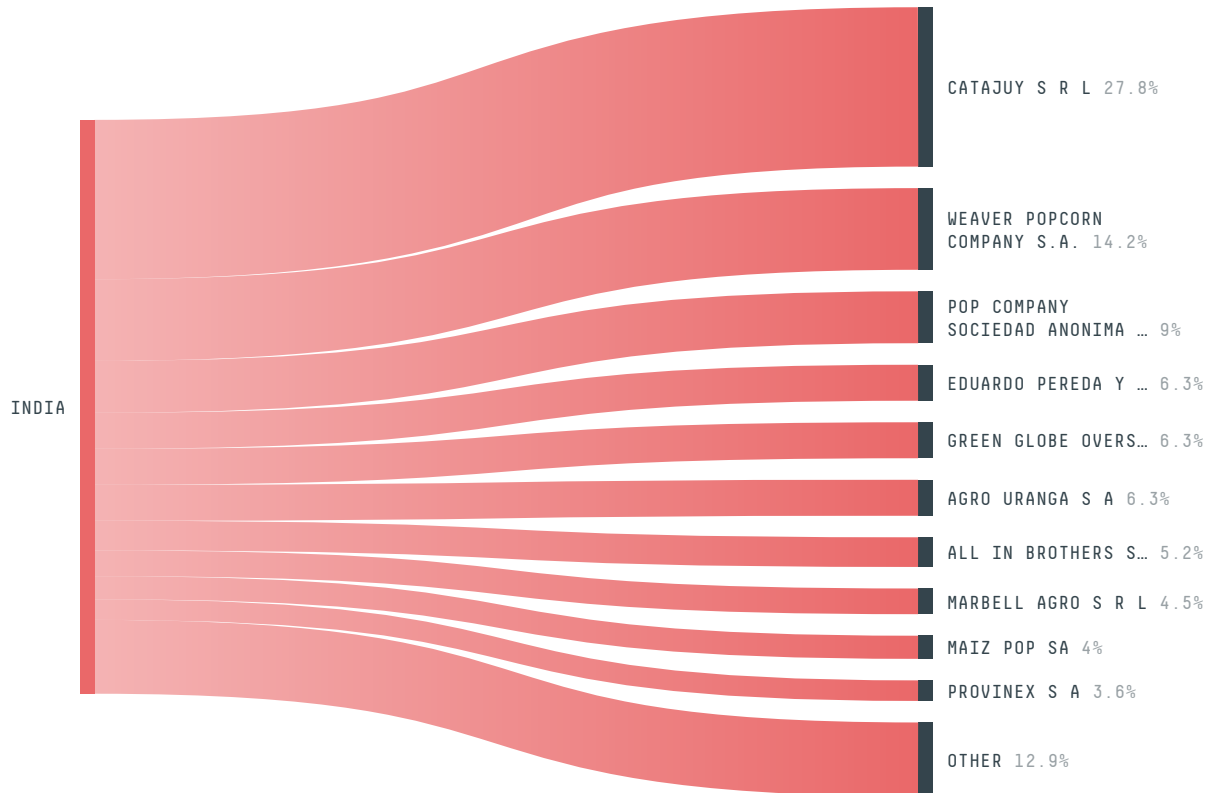

trase

INDIA (importer)

ACTIVITY	COMMODITY	YEAR
Importer	Corn	2018

POPULATION	GDP	SURFACE AREA
1,352,617,328	2,713,165,057,513.4	3,287,259.1

AGRICULTURAL LAND AREA	FORESTED LAND AREA
1,797,210	708,604

INDIA is the world's 7th largest country by area, 2nd largest by population size and is the world's 7th largest economy (by GDP). Forests make up 22% of its area, and agriculture 55%. It's placement in the Human Development Index is 0.647.

INDIA is a signatory to NYDF ENDORSER and ADP SIGNATORY.

TOP IMPORTS IN 2018

COMMODITY	WORLD IMPORT RANKING	PRODUCTION	IMPORTS	VALUE
SUGARCANE	6	376,900,000	21,604,378,887.4	848,875,092
PALM OIL	1	-	8,927,647,155.3	5,478,078,051
SOY	12	13,786,000	3,215,743,080.9	2,347,463,683
WOOD PULP	2	-	838,239,564	720,668,470
COTTON	7	14,657,000	304,241,704.9	631,696,093
PALM KERNEL	7	-	125,678,337	126,269,613
COFFEE	22	326,982	86,854,064.8	150,174,103
COCOA	18	17,333	73,206,057	190,900,921
CORN	100	27,820,000	34,847,602.1	20,143,945
SHRIMP	42	692,300	3,776,151	38,951,491
PORK	103	296,145	939,571.4	4,377,203
CHICKEN	145	3,590,525	222,408	4,120,955

IMPORT TRAJECTORY OF INDIA

TOP EXPORT TRADERS OF CORN IN INDIA IN 2018

TOP EXPORT COUNTRIES OF CORN TO INDIA IN 2018

DEFORESTATION ALERTS IN ARGENTINA

There were **0** GLAD alerts reported in the week of the **25th of January 2021**. This was **low** compared to the same week in previous years.