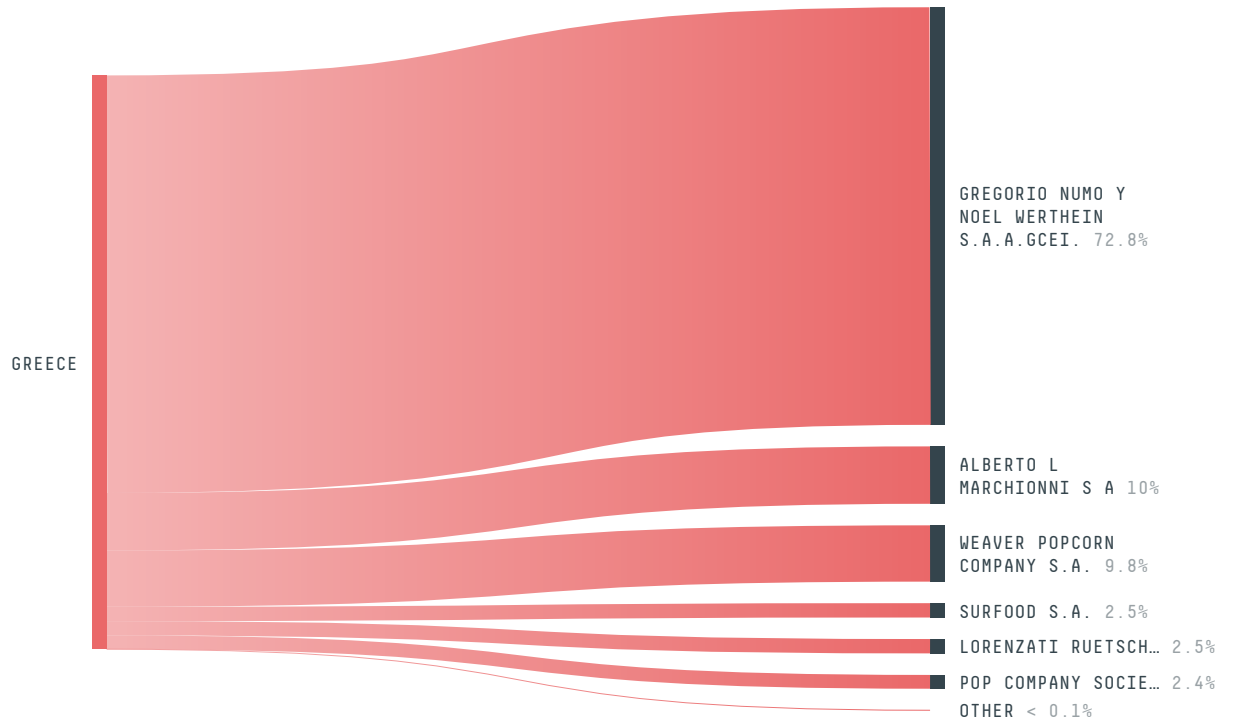

TOP EXPORT TRADERS OF CORN IN GREECE IN 2018