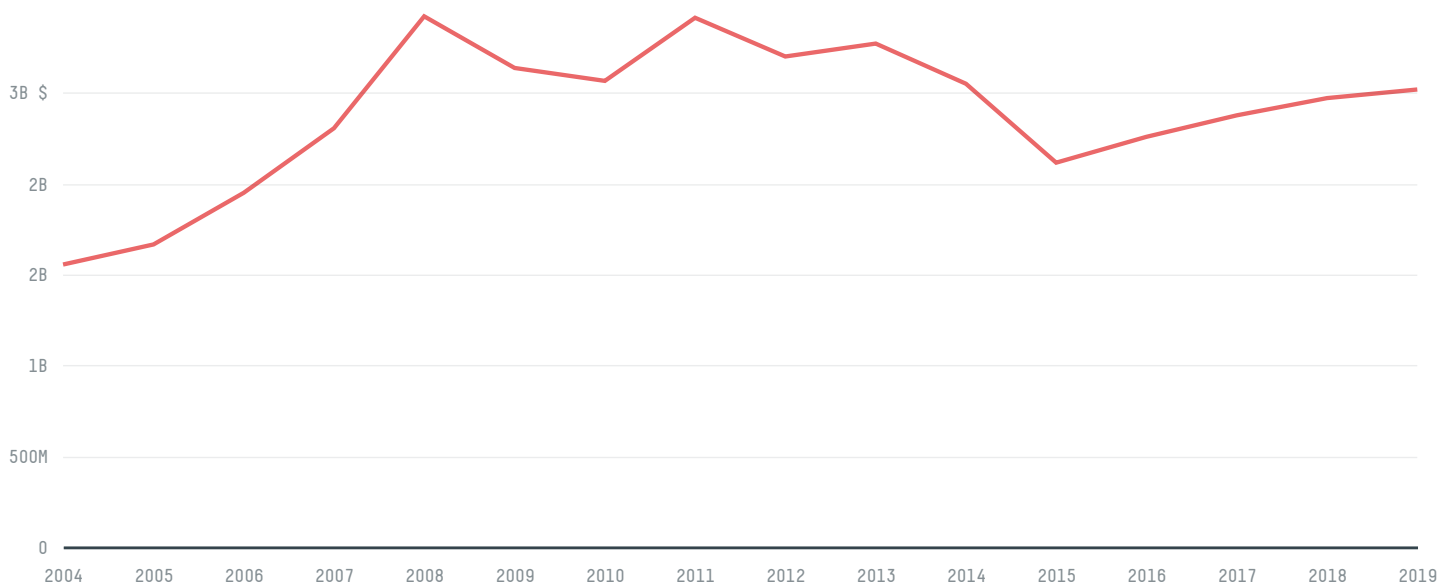

TOP IMPORTS IN 2018

COMMODITY	WORLD IMPORT RANKING	PRODUCTION	IMPORTS	VALUE
SUGARCANE	40	0	3,038,671,160	161,064,355
CORN	30	1,205,980	808,256,049.9	202,624,825
SOY	38	9,490	697,467,310.6	292,528,962
PORK	17	77,641	206,463,021.6	535,031,401
BEEF	24	39,658	137,969,677.9	611,300,589
PALM OIL	49	-	101,797,063	70,880,582
CHICKEN	45	239,861	79,716,831.5	155,532,559
COFFEE	31	0	61,543,346.8	303,912,760
COCOA	38	0	15,105,807	51,368,884
SHRIMP	29	0	8,080,208	61,069,508
WOOD PULP	53	-	3,151,960	1,605,698

IMPORT TRAJECTORY OF GREECE