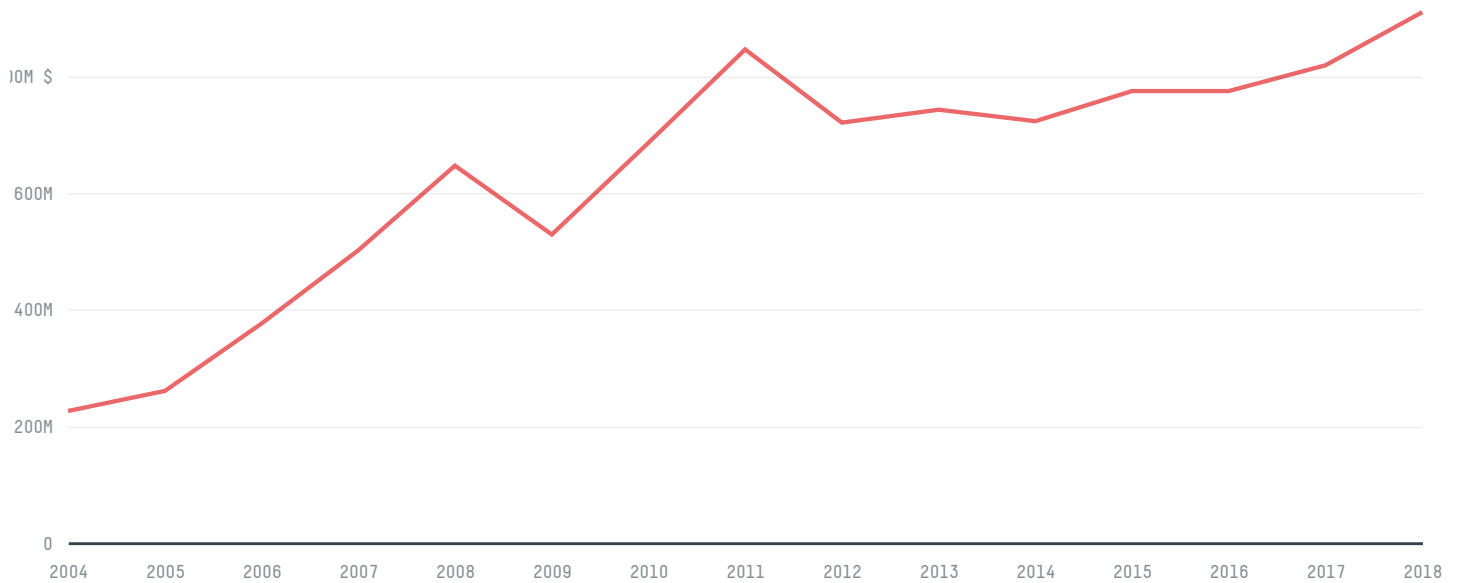

trase

DOMINICAN REPUBLIC (importer)

ACTIVITY	COMMODITY	YEAR
Importer	Corn	2018

POPULATION	GDP	SURFACE AREA
10,627,165	85,555,378,043.8	48,670

AGRICULTURAL LAND AREA	FORESTED LAND AREA
23,520	20,162

DOMINICAN REPUBLIC is the world's 127th largest country by area, 86th largest by population size and is the world's 67th largest economy (by GDP). Forests make up 41% of its area, and agriculture 48%. It's placement in the Human Development Index is 0.745. DOMINICAN REPUBLIC is a signatory to NYDF ENDORSER and ADP SIGNATORY.

TOP IMPORTS IN 2018

COMMODITY	WORLD IMPORT RANKING	PRODUCTION	IMPORTS	VALUE
CORN	21	44,590	1,314,340,823.9	290,903,022
SOY	47	0	423,022,207.6	295,911,615
SUGARCANE	102	5,277,574	311,464,208.5	17,326,435
PALM OIL	63	-	40,813,128.2	30,228,290
PORK	46	75,954	37,605,644	102,217,139
CHICKEN	61	330,335	29,352,059.5	65,566,293
COFFEE	66	18,416	12,353,438.5	39,994,069
PALM KERNEL	52	-	1,250,728	1,579,697
COCOA	83	85,139	773,779	1,903,387
SHRIMP	72	415	525,041	4,705,392
COTTON	122	0	19,945.3	24,799
WOOD PULP	106	-	2,200	3,477

IMPORT TRAJECTORY OF DOMINICAN REPUBLIC

TOP EXPORT TRADERS OF CORN IN DOMINICAN REPUBLIC IN 2018

TOP EXPORT COUNTRIES OF CORN TO DOMINICAN REPUBLIC IN 2018

COSTA RICA 37%

CHINA (MAINLAND)
18.3%

PANAMA 17.8%