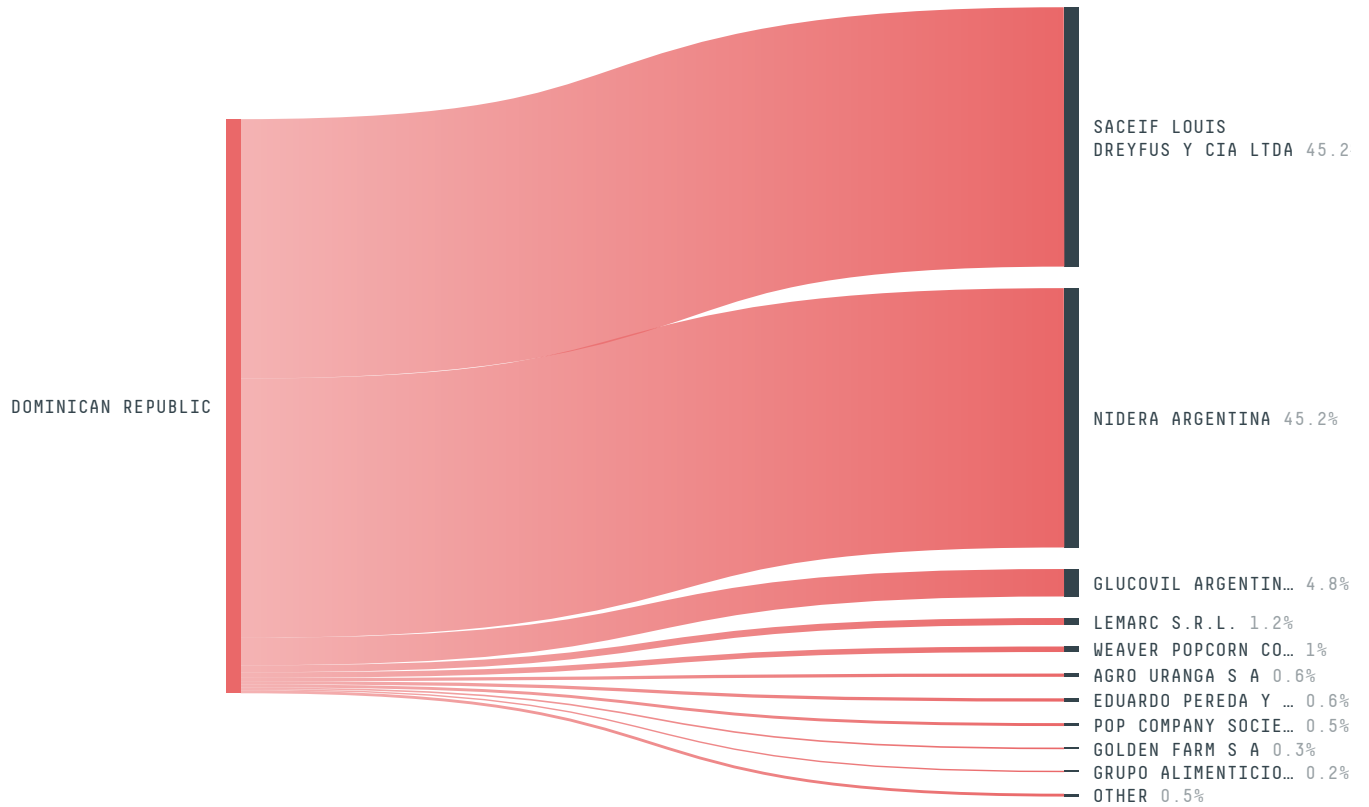

trase

DOMINICAN REPUBLIC (importer)

ACTIVITY	COMMODITY	YEAR
Importer	Corn	2018

POPULATION	GDP	SURFACE AREA
10,627,165	85,555,378,043.8	48,670

AGRICULTURAL LAND AREA	FORESTED LAND AREA
23,520	20,162

DOMINICAN REPUBLIC is the world's 127th largest country by area, 86th largest by population size and is the world's 67th largest economy (by GDP). Forests make up 41% of its area, and agriculture 48%. It's placement in the Human Development Index is 0.745. DOMINICAN REPUBLIC is a signatory to NYDF ENDORSER and ADP SIGNATORY.

TOP IMPORTS IN 2018

COMMODITY	WORLD IMPORT RANKING	PRODUCTION	IMPORTS	VALUE
CORN	21	44,590	1,314,340,823.9	290,903,022
SOY	47	0	423,022,207.6	295,911,615
SUGARCANE	102	5,277,574	311,464,208.5	17,326,435
PALM OIL	63	-	40,813,128.2	30,228,290
PORK	46	75,954	37,605,644	102,217,139
CHICKEN	61	330,335	29,352,059.5	65,566,293
COFFEE	66	18,416	12,353,438.5	39,994,069
PALM KERNEL	52	-	1,250,728	1,579,697
COCOA	83	85,139	773,779	1,903,387
SHRIMP	72	415	525,041	4,705,392
COTTON	122	0	19,945.3	24,799
WOOD PULP	106	-	2,200	3,477

IMPORT TRAJECTORY OF DOMINICAN REPUBLIC

TOP EXPORT TRADERS OF CORN IN DOMINICAN REPUBLIC IN 2018

TOP EXPORT COUNTRIES OF CORN TO DOMINICAN REPUBLIC IN 2018

COSTA RICA 37%

CHINA (MAINLAND)
18.3%

PANAMA 17.8%