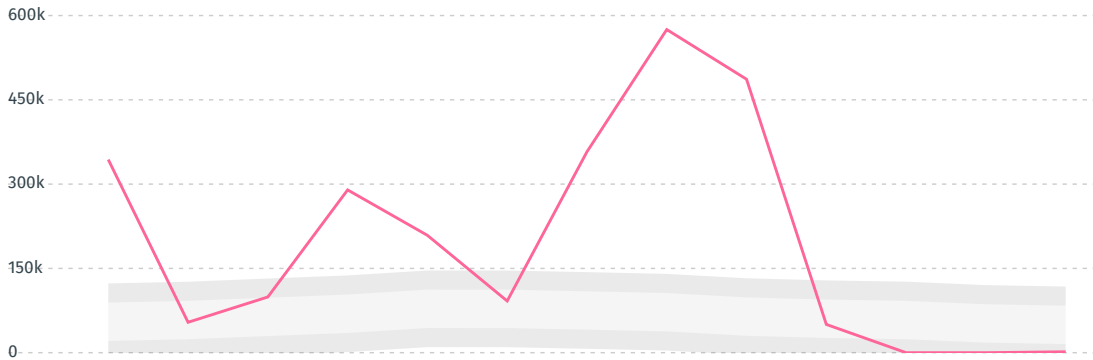

There were **1,643** GLAD alerts reported in the week of the **18th of January 2021**. This was **low** compared to the same week in previous years.

Caution: GLAD alerts from the last six months are preliminary. Revisions are made as unconfirmed alerts are removed from the data and alert totals are finalized six months after posting. Source: **Global Forest Watch**