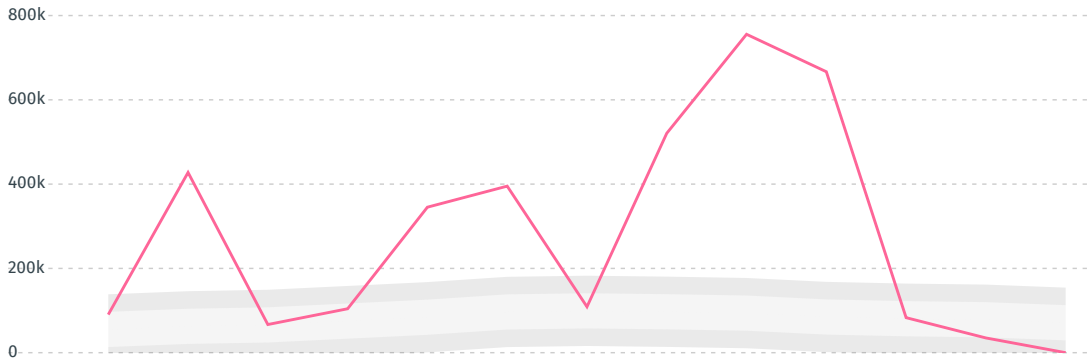

I AGREE

IMPORT TRAJECTORY OF DENMARK

TOP EXPORT TRADERS OF CORN IN DENMARK IN 2018

DEFORESTATION ALERTS IN ARGENTINA

There were **0** GLAD alerts reported in the week of the **11th of January 2021**. This was **low** compared to the same week in previous years.