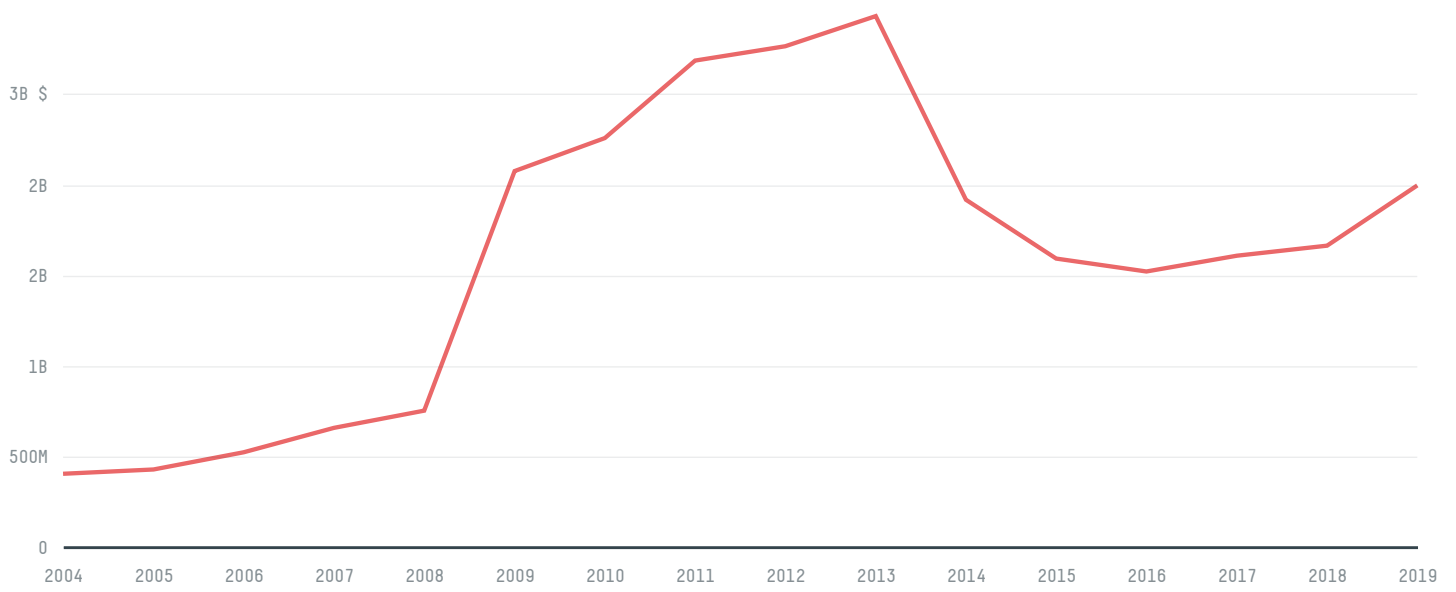

IMPORT TRAJECTORY OF DENMARK