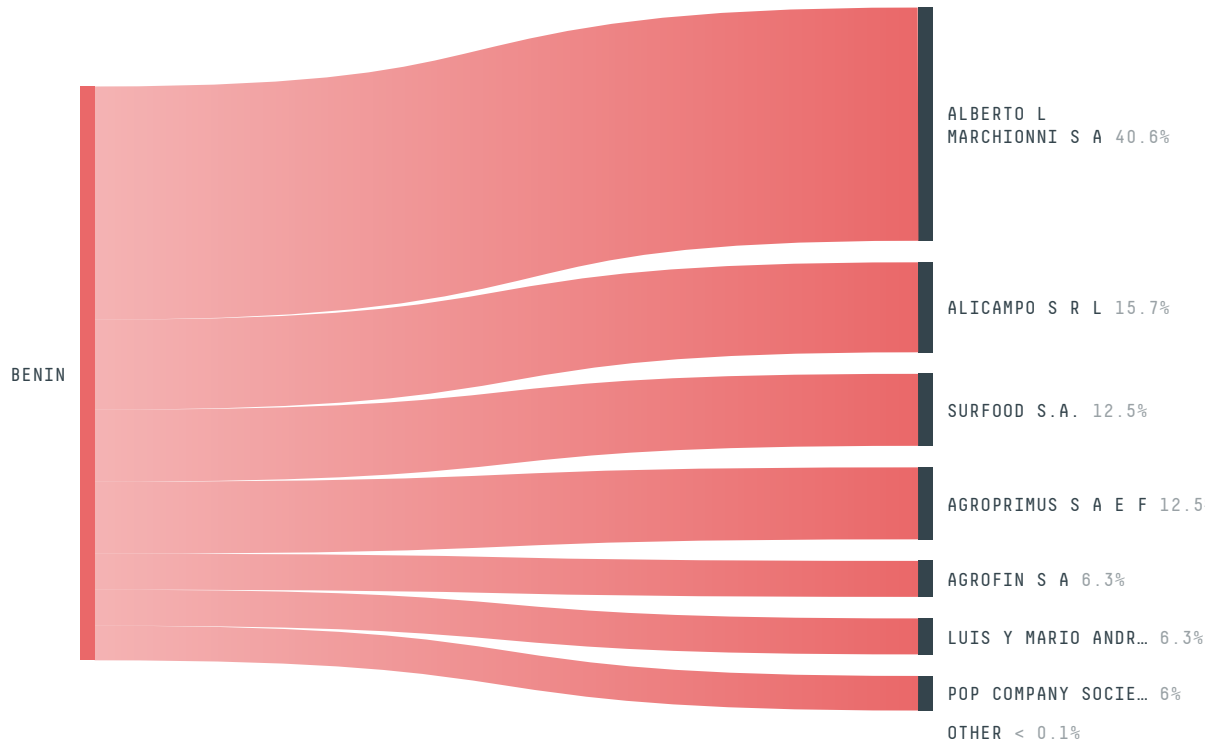

TOP EXPORT TRADERS OF CORN IN BENIN IN 2018