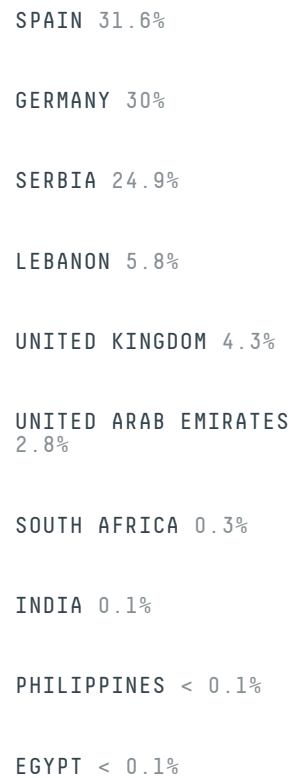

TOP EXPORT COUNTRIES OF CORN TO CYPRUS IN 2018