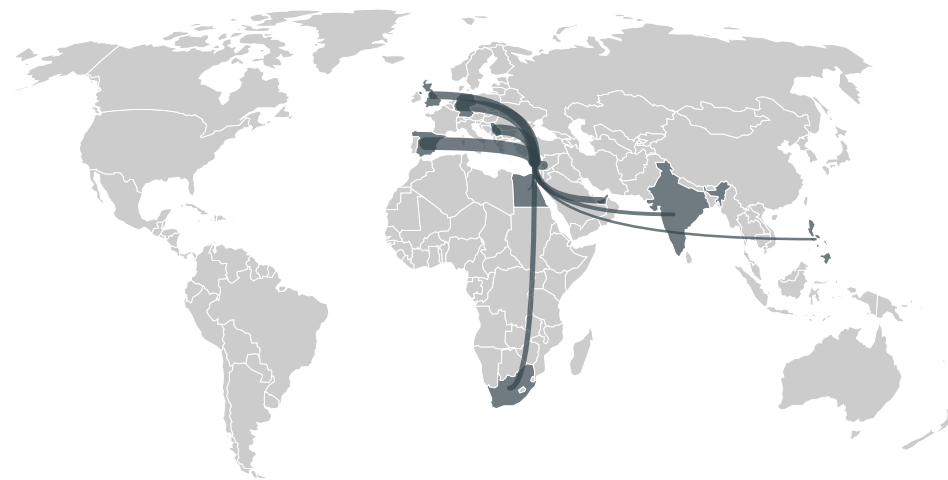

trase

CYPRUS (importer)

ACTIVITY	COMMODITY	YEAR
Importer	Corn	2018

POPULATION	GDP	SURFACE AREA
1,189,265	25,309,818,138.9	9,250

AGRICULTURAL LAND AREA	FORESTED LAND AREA
1,123.3	1,726.7

CYPRUS is the world's 162nd largest country by area, 156th largest by population size and is the world's 106th largest economy (by GDP). Forests make up 19% of its area, and agriculture 12%. It's placement in the Human Development Index is 0.873. CYPRUS is a signatory to NYDF ENDORSER and ADP SIGNATORY.

TOP IMPORTS IN 2018

COMMODITY	WORLD IMPORT RANKING	PRODUCTION	IMPORTS	VALUE
SUGARCANE	88	0	588,008,715.8	32,576,652
CORN	46	0	250,622,773.5	52,645,094
SOY	71	0	127,437,403.1	57,235,563
CHICKEN	81	25,410	14,134,738	40,646,016
PORK	65	41,799	9,397,969.9	28,246,683
COFFEE	80	0	6,856,718	45,165,156
BEEF	91	5,273	5,939,007.6	29,970,989
SHRIMP	57	28.1	1,149,085	10,116,616
PALM OIL	123	-	843,008.7	790,424
WOOD PULP	96	-	25,164	22,576

IMPORT TRAJECTORY OF CYPRUS

TOP EXPORT TRADERS OF CORN IN CYPRUS IN 2018

TOP EXPORT COUNTRIES OF CORN TO CYPRUS IN 2018

DEFORESTATION ALERTS IN ARGENTINA

There were **0** GLAD alerts reported in the week of the **25th of January 2021**. This was **low** compared to the same week in previous years.

Trase is a partnership between

Stockholm Environment Institute

Global Canopy Programme

In collaboration with

vizzuality

The European Forest Institute

and many other organizations and individuals.

Donors