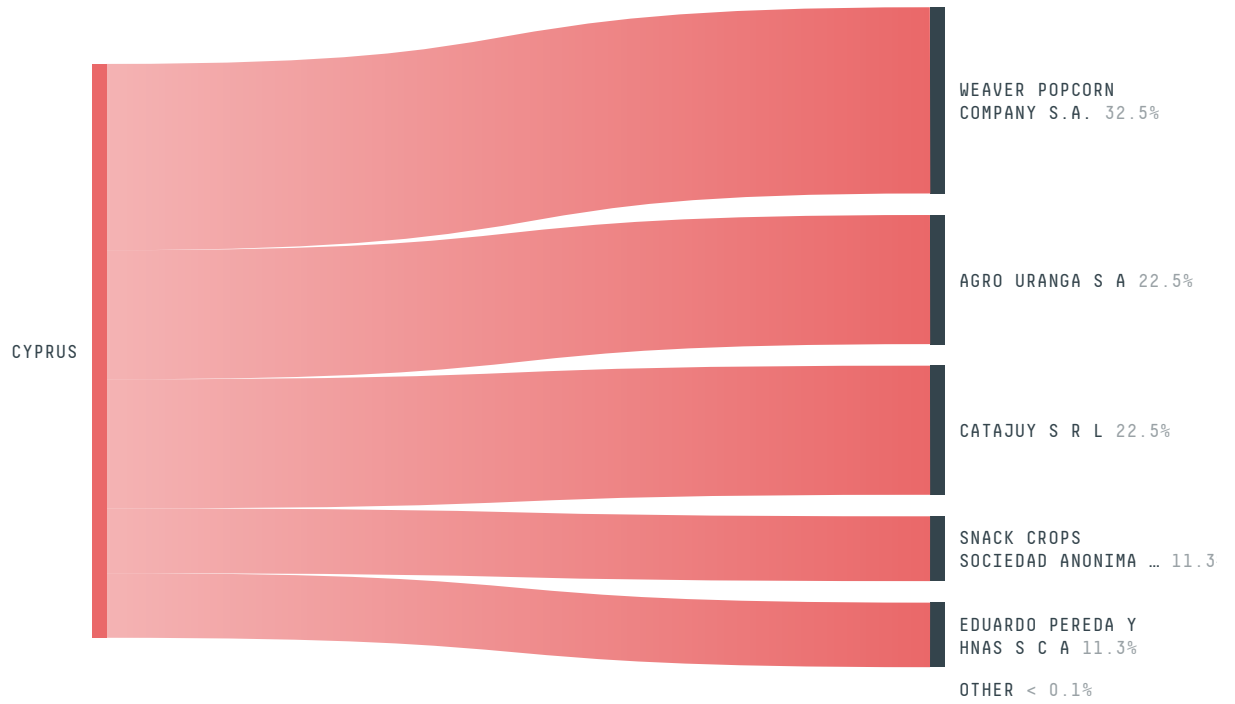

TOP EXPORT TRADERS OF CORN IN CYPRUS IN 2018