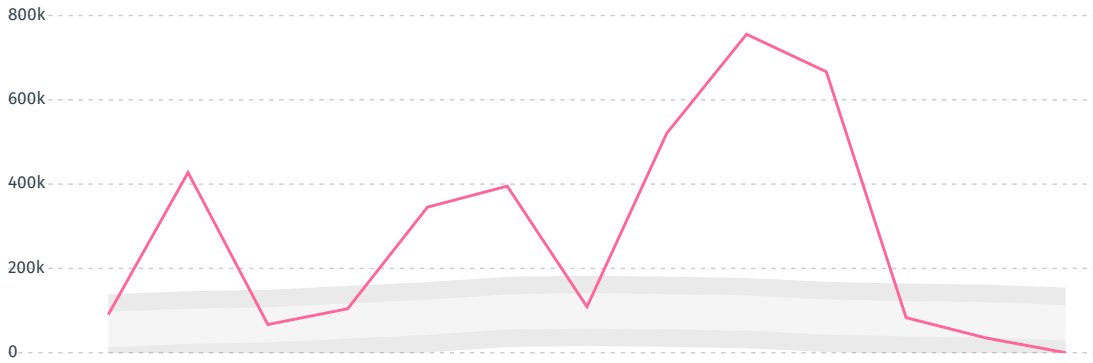

IMPORT TRAJECTORY OF CROATIA

TOP EXPORT TRADERS OF CORN IN CROATIA IN 2018

DEFORESTATION ALERTS IN ARGENTINA

There were **0** GLAD alerts reported in the week of the **11th of January 2021**. This was **low** compared to the same week in previous years.