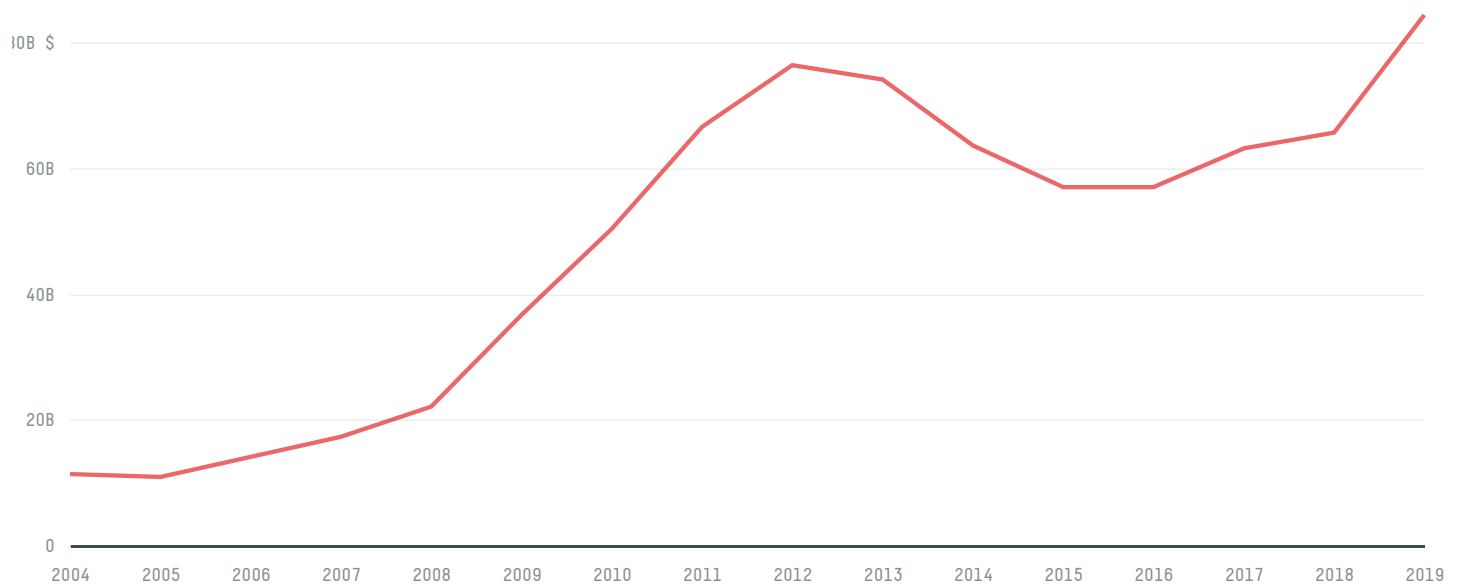

TOP IMPORTS IN 2018

COMMODITY	WORLD IMPORT RANKING	PRODUCTION	IMPORTS	VALUE
SOY	1	14,189,217	88,589,352,633.6	38,501,224,613
SUGARCANE	2	108,097,100	38,993,552,168.1	1,622,569,403
PALM OIL	2	-	5,607,398,414.1	3,394,878,874
WOOD PULP	1	-	5,188,230,615	4,420,707,801
CORN	11	257,173,900	3,527,406,916.5	792,181,985
PORK	1	54,037,400	2,140,264,911	3,614,817,917
COTTON	1	17,711,962	1,758,699,192.1	3,226,818,020
BEEF	1	5,796,540	1,553,239,990.7	5,550,205,235
PALM KERNEL	1	-	743,872,448	756,913,706
CHICKEN	11	13,957,911	503,313,788.1	1,164,005,323
SHRIMP	2	2,451,717	255,857,066	1,797,137,828
COCOA	13	0	124,539,706	337,940,992
COFFEE	18	100,332	115,373,018.5	482,569,828

IMPORT TRAJECTORY OF CHINA (MAINLAND)