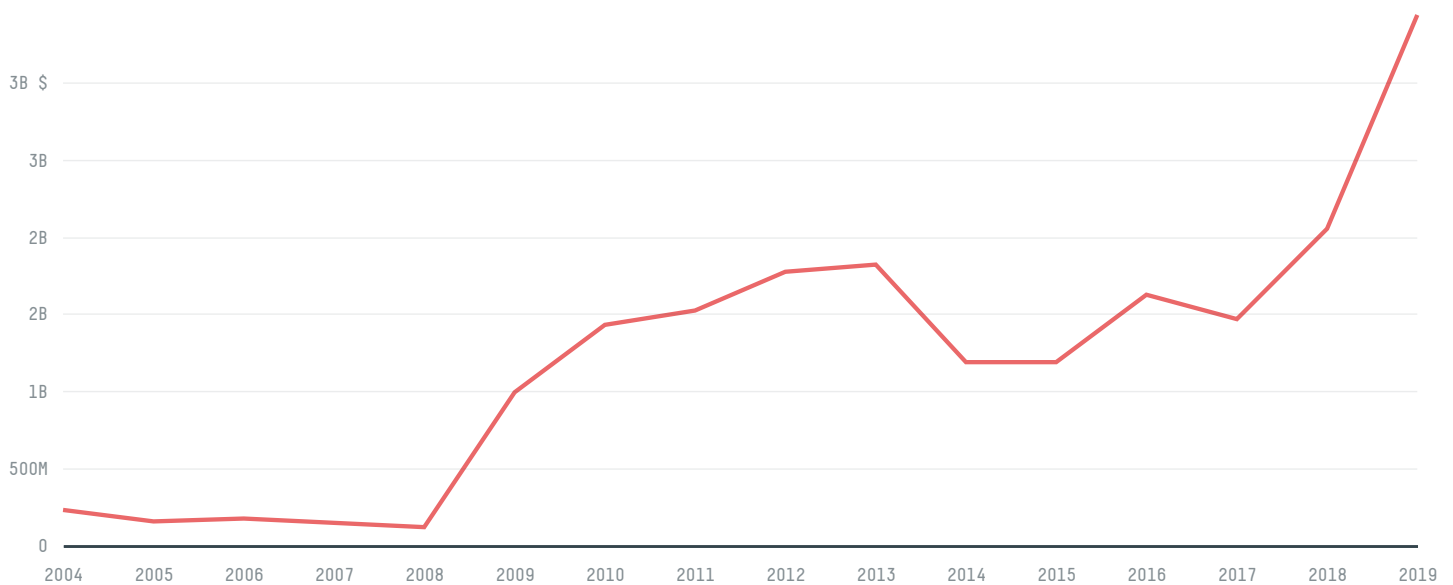

TOP IMPORTS IN 2017

COMMODITY	WORLD IMPORT RANKING	PRODUCTION	IMPORTS	VALUE
SUGARCANE	22	29,286,893	4,438,362,693.4	249,410,294
CORN	38	7,914,909	499,182,030.9	145,811,198
BEEF	19	209,700	177,097,132.9	436,083,961
COFFEE	14	62,078	141,070,158.5	303,018,124
WOOD PULP	40	-	92,859,230	59,037,834
PALM KERNEL	8	-	83,759,385	107,924,845
SOY	12	666	36,743,767.9	38,637,155
COCOA	27	7,009	27,408,928	62,151,487
PORK	31	1,837,215	26,474,416.2	20,928,652
COTTON	39	10	12,845,785	24,844,011
SHRIMP	38	62,422.7	3,568,740	23,549,838
PALM OIL	-	-	-	-
CHICKEN	-	1,267,068	-	-

IMPORT TRAJECTORY OF PHILIPPINES