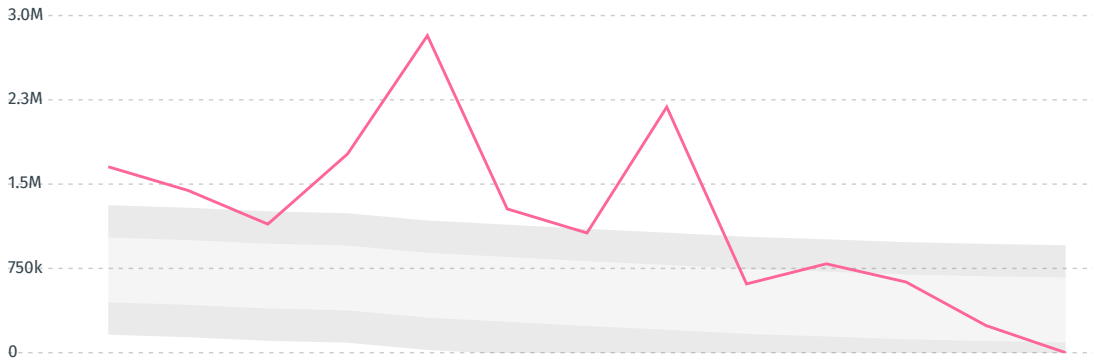

EGYPT 3.3%

SOUTH KOREA 2.6%

BELGIUM 2.2%

THAILAND < 0.1%

CHINA (HONG KONG) < 0.1%

JAPAN < 0.1%

DEFORESTATION ALERTS IN BRAZIL

There were **0** GLAD alerts reported in the week of the **18th of January 2021**. This was **low** compared to the same week in previous years.