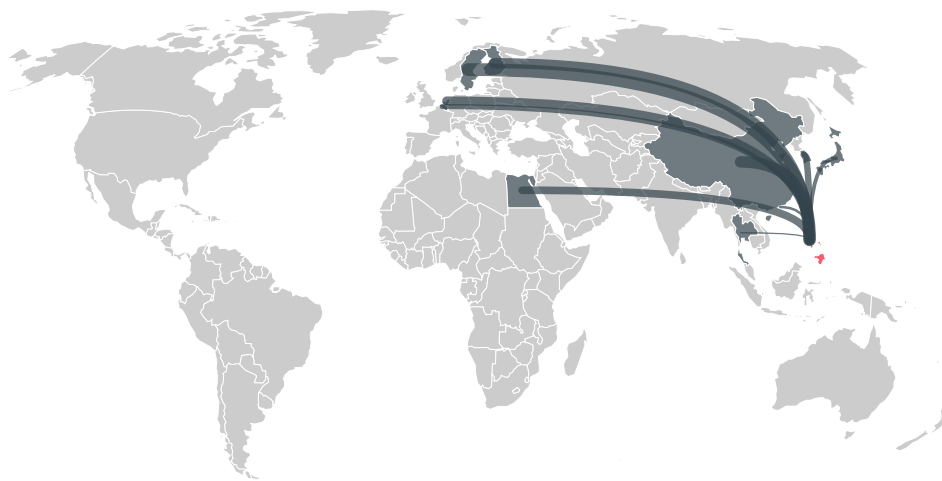

trase

PHILIPPINES (importer)

ACTIVITY	COMMODITY	YEAR
Importer	Wood pulp	2017

POPULATION	GDP	LAND AREA
105,173,264	328,480,738,147.2	298,170

AGRICULTURAL LAND AREA	FORESTED LAND AREA
124,400	82,800

PHILIPPINES is the world's 70th largest country by land mass, 13th largest by population size and is the world's 37th largest economy (by GDP). Forests make up 28% of its land mass and agricultural areas, 42%. It's placement in the Human Development Index is 0.709. PHILIPPINES is a signatory to NYDF ENDORSER and ADP SIGNATORY.

TOP IMPORTS IN 2017

COMMODITY	WORLD IMPORT RANKING	PRODUCTION	IMPORTS	VALUE
SUGARCANE	22	29,286,893	4,438,362,693.4	249,410,294
CORN	38	7,914,909	499,182,030.9	145,811,198
BEEF	19	209,700	177,097,132.9	436,083,961
COFFEE	14	62,078	141,070,158.5	303,018,124
WOOD PULP	40	-	92,859,230	59,037,834
PALM KERNEL	8	-	83,759,385	107,924,845
SOY	12	666	36,743,767.9	38,637,155
COCOA	27	7,009	27,408,928	62,151,487
PORK	31	1,837,215	26,474,416.2	20,928,652
COTTON	39	10	12,845,785	24,844,011
SHRIMP	38	62,422.7	3,568,740	23,549,838
PALM OIL	-	-	-	-
CHICKEN	-	1,267,068	-	-

IMPORT TRAJECTORY OF PHILIPPINES

TOP EXPORT TRADERS OF WOOD PULP IN PHILIPPINES IN 2017

TOP EXPORT COUNTRIES OF WOOD PULP TO PHILIPPINES IN 2017

SWEDEN 37.2%

CHINA (MAINLAND) 30.5%

FINLAND 20.2%

NETHERLANDS 4%