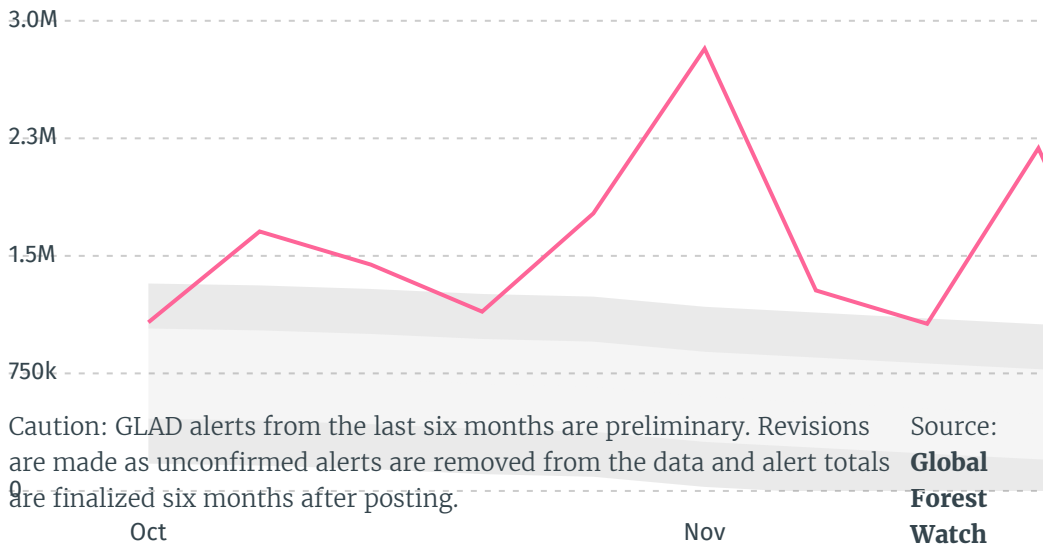

I AGREE

DEFORESTATION ALERTS IN BRAZIL

There were **0** GLAD alerts reported in the week of the **11th of January 2021**. This was **low** compared to the same week in previous years.

Trase is a partnership between