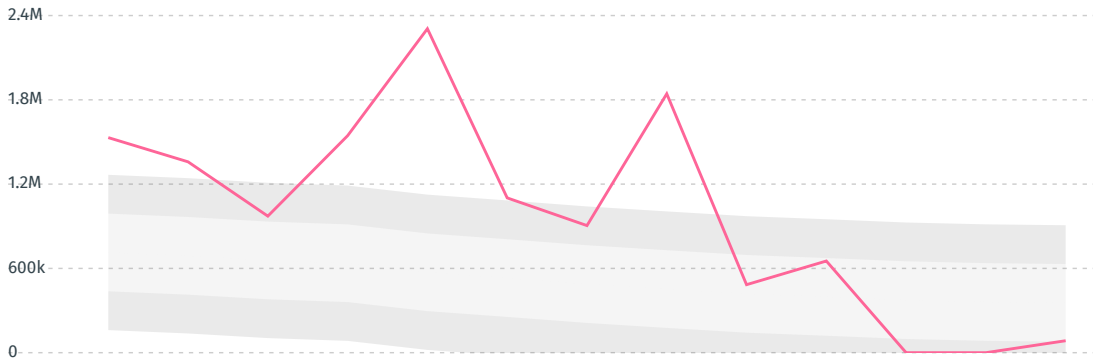

IMPORT TRAJECTORY OF NETHERLANDS

TOP EXPORT TRADERS OF WOOD PULP IN NETHERLANDS IN 2017

TOP EXPORT COUNTRIES OF WOOD PULP TO NETHERLANDS IN 2017

IRELAND	24.9%
MALTA	23%
DENMARK	22%
BULGARIA	13.7%
CROATIA	6.9%
SLOVAKIA	4.2%
GREECE	2%
BELARUS	1.7%
UNITED ARAB EMIRATES	1.1%
LITHUANIA	0.6%

DEFORESTATION ALERTS IN BRAZIL

There were **85,218** GLAD alerts reported in the week of the **18th of January 2021**. This was **normal** compared to the same week in previous years.

Caution: GLAD alerts from the last six months are preliminary. Revisions are made as unconfirmed alerts are removed from the data and alert totals are finalized six months after posting. Source: **Global Forest Watch**