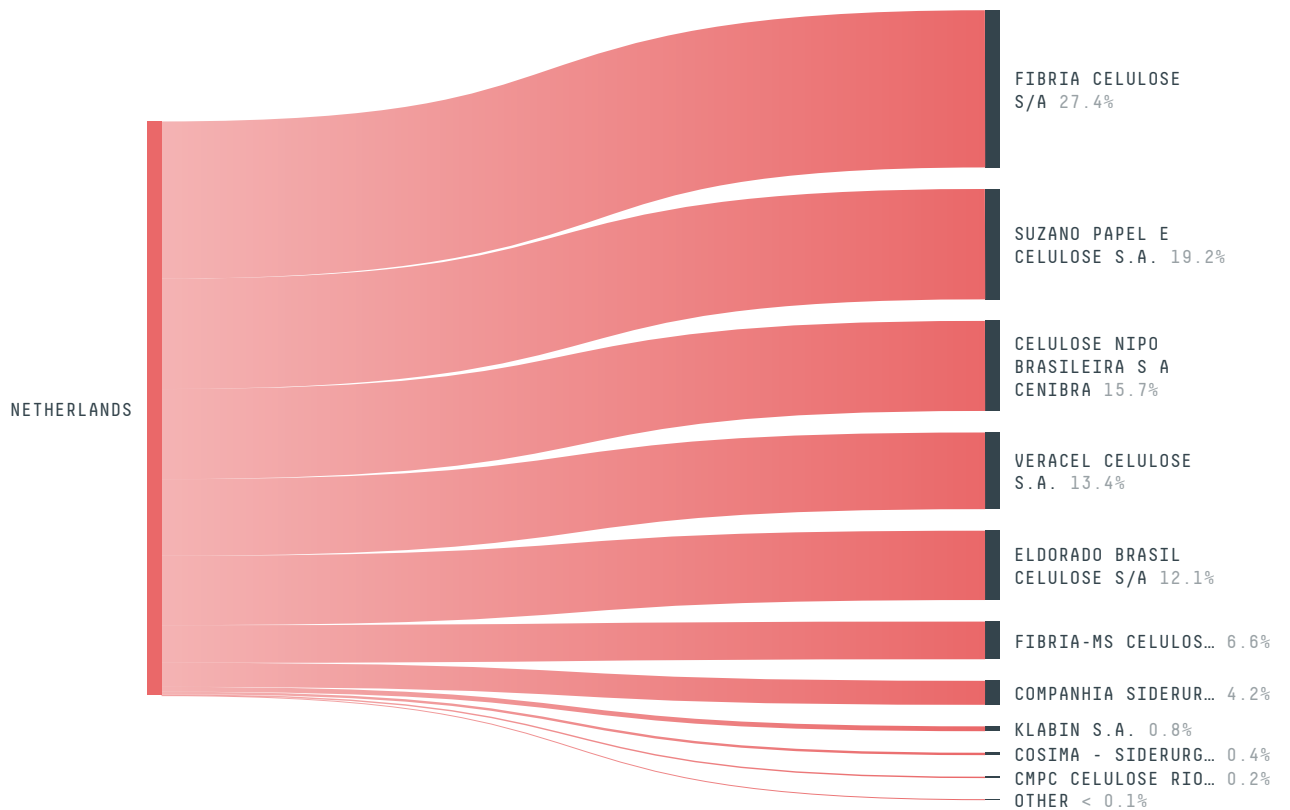

trase

NETHERLANDS

(importer)

ACTIVITY	COMMODITY	YEAR
Importer	Wood pulp	2017

POPULATION	GDP	SURFACE AREA
17,131,296	833,869,641,687.1	41,540

AGRICULTURAL LAND AREA	FORESTED LAND AREA
17,960	3,766

NETHERLANDS is the world's 130th largest country by area, 64th largest by population size and is the world's 18th largest economy (by GDP). Forests make up 9% of its area, and agriculture 43%. It's placement in the Human Development Index is 0.932. NETHERLANDS is a signatory to NYDF ENDORSER and ADP SIGNATORY.

TOP IMPORTS IN 2017

COMMODITY	WORLD IMPORT RANKING	PRODUCTION	IMPORTS	VALUE
SUGARCANE	8	0	18,241,238,330.4	906,773,624
SOY	3	0	6,978,515,134.9	2,764,062,548
CORN	6	116,711	5,369,484,070.1	1,239,713,006
PALM OIL	4	-	2,622,322,743.5	1,999,904,688
COCOA	1	0	1,229,016,266	3,375,289,861
CHICKEN	2	1,034,319	1,005,129,964.3	2,107,330,549
BEEF	7	440,639	560,957,670.3	2,584,147,352
PORK	12	1,455,677	429,724,047.7	1,213,635,167
COFFEE	9	0	296,207,991	1,376,903,599
PALM KERNEL	6	-	203,688,996	283,106,242
WOOD PULP	14	-	113,612,754	64,836,922
SHRIMP	10	0	47,424,707	439,225,773
COTTON	94	0	653,385.6	2,643,705

IMPORT TRAJECTORY OF NETHERLANDS

TOP EXPORT TRADERS OF WOOD PULP IN NETHERLANDS IN 2017

TOP EXPORT COUNTRIES OF WOOD PULP TO NETHERLANDS IN 2017

IRELAND	24.9%
MALTA	23%
DENMARK	22%
BULGARIA	13.7%
CROATIA	6.9%
SLOVAKIA	4.2%
GREECE	2%
BELARUS	1.7%
UNITED ARAB EMIRATES	1.1%
LITHUANIA	0.6%

DEFORESTATION ALERTS IN BRAZIL

There were **85,218** GLAD alerts reported in the week of the **18th of January 2021**. This was **normal** compared to the same week in previous years.

Caution: GLAD alerts from the last six months are preliminary. Revisions are made as unconfirmed alerts are removed from the data and alert totals are finalized six months after posting. Source: **Global Forest Watch**