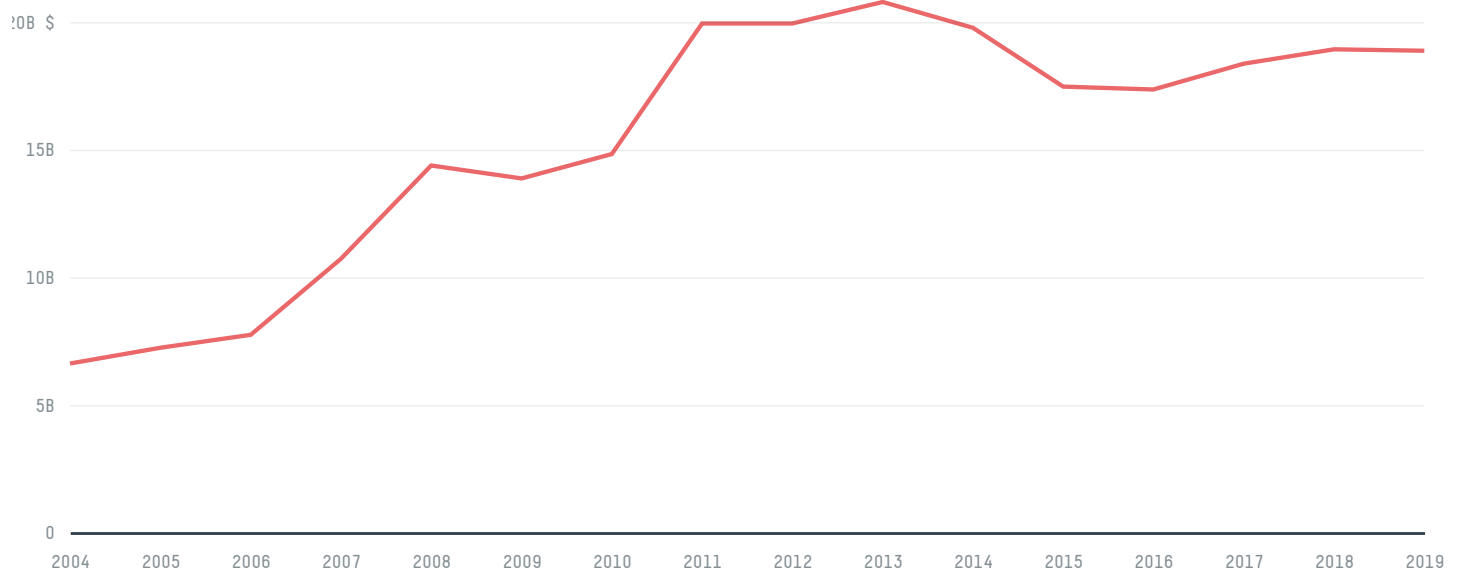

TOP IMPORTS IN 2017

COMMODITY	WORLD IMPORT RANKING	PRODUCTION	IMPORTS	VALUE
SUGARCANE	8	0	18,241,238,330.4	906,773,624
SOY	3	0	6,978,515,134.9	2,764,062,548
CORN	6	116,711	5,369,484,070.1	1,239,713,006
PALM OIL	4	-	2,622,322,743.5	1,999,904,688
COCOA	1	0	1,229,016,266	3,375,289,861
CHICKEN	2	1,034,319	1,005,129,964.3	2,107,330,549
BEEF	7	440,639	560,957,670.3	2,584,147,352
PORK	12	1,455,677	429,724,047.7	1,213,635,167
COFFEE	9	0	296,207,991	1,376,903,599
PALM KERNEL	6	-	203,688,996	283,106,242
WOOD PULP	14	-	113,612,754	64,836,922
SHRIMP	10	0	47,424,707	439,225,773
COTTON	94	0	653,385.6	2,643,705

IMPORT TRAJECTORY OF NETHERLANDS