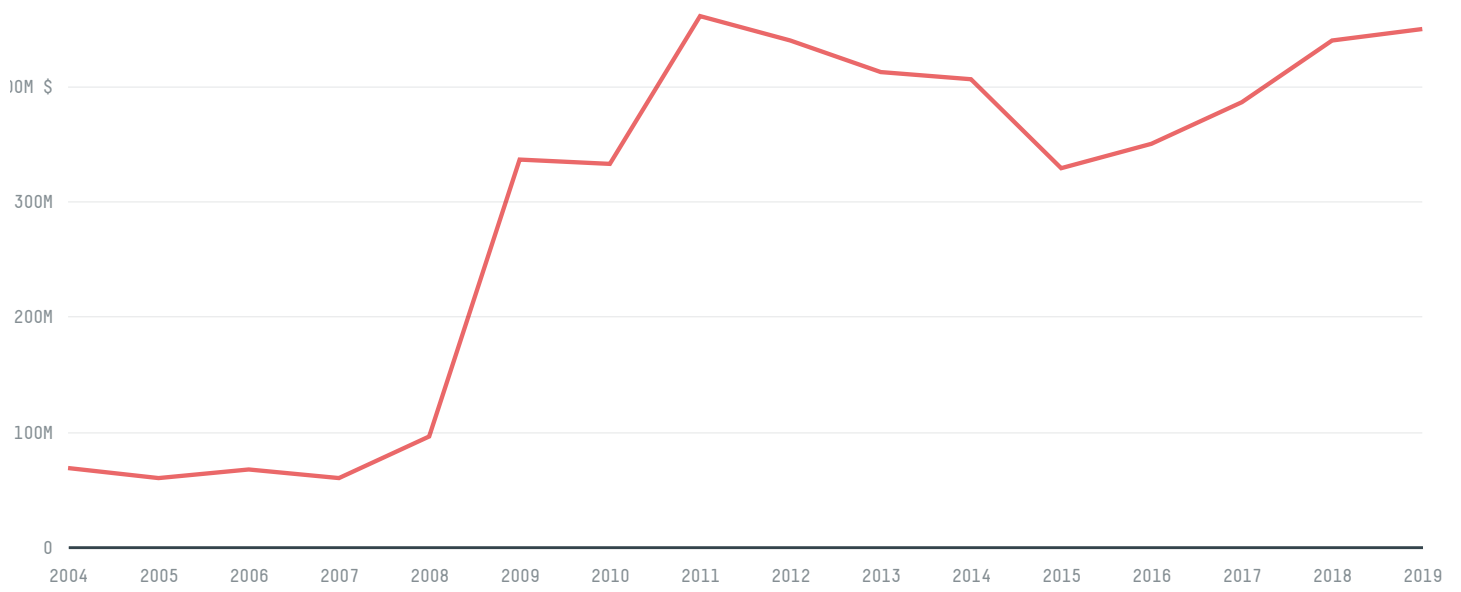

IMPORT TRAJECTORY OF LITHUANIA