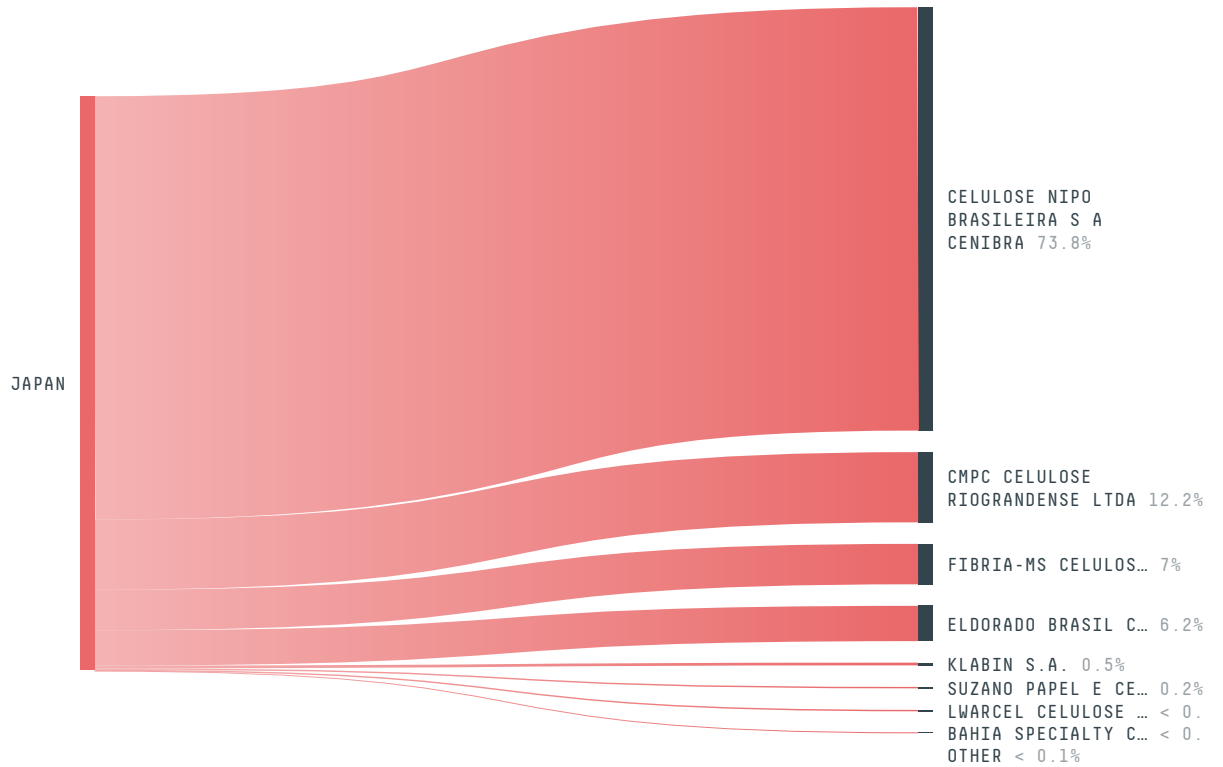

TOP EXPORT TRADERS OF WOOD PULP IN JAPAN IN 2017