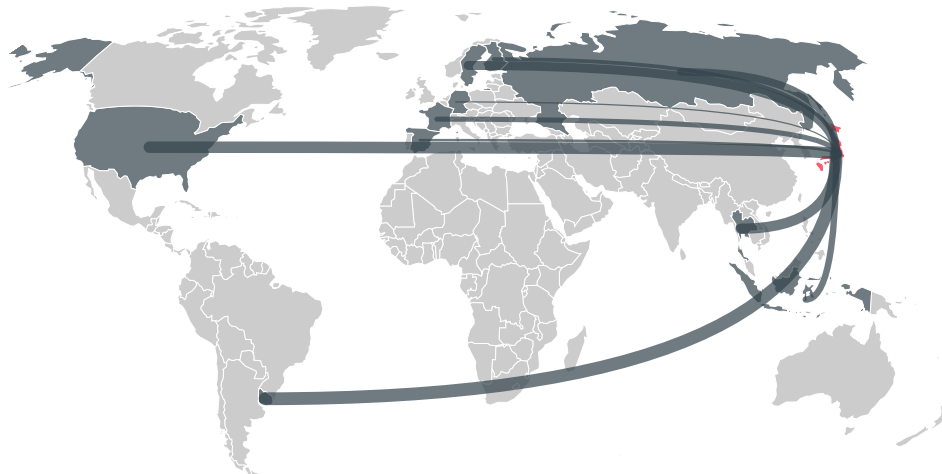

trase

JAPAN (importer)

ACTIVITY	COMMODITY	YEAR
Importer	Wood pulp	2017

POPULATION	GDP	SURFACE AREA
126,785,797	4,866,864,409,657.7	377,970

AGRICULTURAL LAND AREA	FORESTED LAND AREA
44,710	249,564

JAPAN is the world's 61st largest country by area, 10th largest by population size and is the world's 3rd largest economy (by GDP). Forests make up 66% of its area, and agriculture 12%. It's placement in the Human Development Index is 0.913. JAPAN is a signatory to NYDF ENDORSER and ADP SIGNATORY.

TOP IMPORTS IN 2017

COMMODITY	WORLD IMPORT RANKING	PRODUCTION	IMPORTS	VALUE
SUGARCANE	16	1,297,000	11,557,257,798.8	1,032,297,665
PORK	2	1,272,301	1,228,518,042.6	5,171,144,338
CHICKEN	1	2,214,899	1,228,383,147.5	3,601,133,554
BEEF	3	469,096	908,205,716.5	4,245,329,129
PALM OIL	11	-	744,891,294.1	529,094,726
COFFEE	4	0	447,437,808.3	1,628,952,246
SHRIMP	2	1,354	172,314,632	1,887,880,507
COCOA	14	0	114,372,363	414,625,776
COTTON	16	0	93,288,213.9	179,267,840
PALM KERNEL	9	-	72,400,925	101,190,574
CORN	130	165	4,419,807.7	3,086,847,730
SOY	128	253,000	2,128,056.2	2,212,049,677
WOOD PULP	130	-	0	244,230,631

IMPORT TRAJECTORY OF JAPAN

TOP EXPORT TRADERS OF WOOD PULP IN JAPAN IN 2017

TOP EXPORT COUNTRIES OF WOOD PULP TO JAPAN IN 2017

GERMANY	< 0.1%
SPAIN	< 0.1%
FINLAND	< 0.1%
FRANCE	< 0.1%
INDONESIA	< 0.1%
RUSSIAN FEDERATION	< 0.1%
SWEDEN	< 0.1%
THAILAND	< 0.1%
UNITED STATES	< 0.1%
URUGUAY	< 0.1%

DEFORESTATION ALERTS IN BRAZIL

There were **19,863** GLAD alerts reported in the week of the **18th of January 2021**. This was **low** compared to the same week in previous years.

Caution: GLAD alerts from the last six months are preliminary. Revisions are made as unconfirmed alerts are removed from the data and alert totals are finalized six months after posting. Source: **Global Forest Watch**