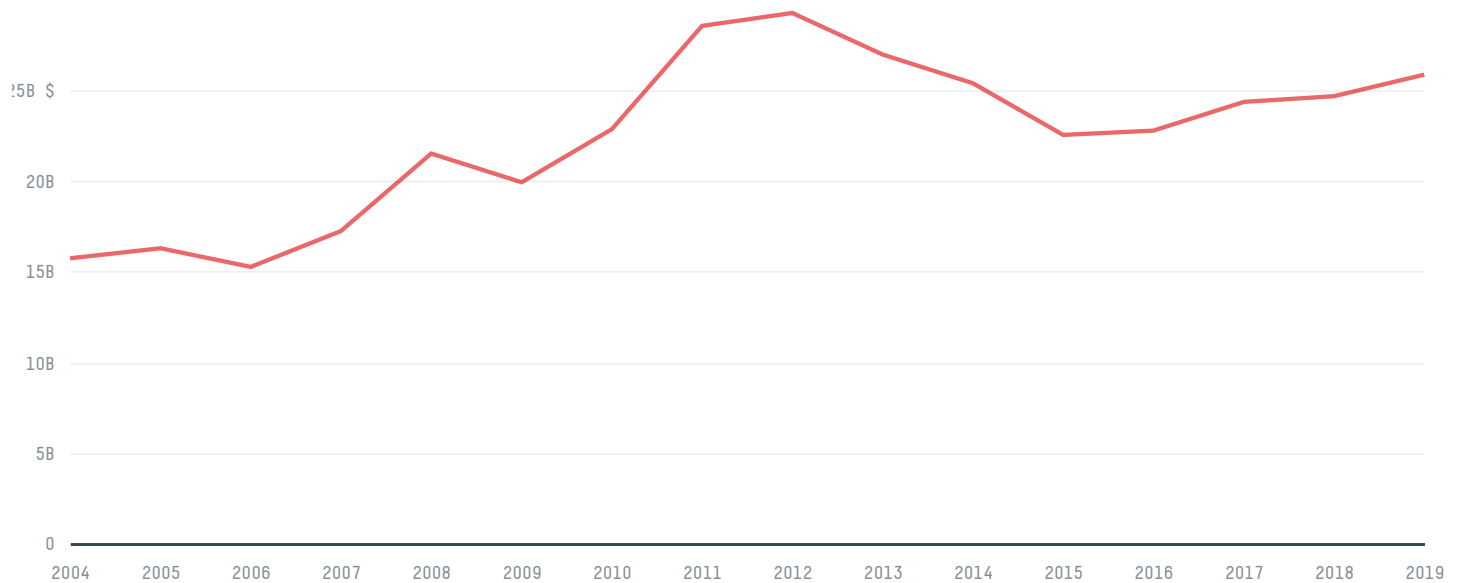

TOP IMPORTS IN 2017

COMMODITY	WORLD IMPORT RANKING	PRODUCTION	IMPORTS	VALUE
SUGARCANE	16	1,297,000	11,557,257,798.8	1,032,297,665
PORK	2	1,272,301	1,228,518,042.6	5,171,144,338
CHICKEN	1	2,214,899	1,228,383,147.5	3,601,133,554
BEEF	3	469,096	908,205,716.5	4,245,329,129
PALM OIL	11	-	744,891,294.1	529,094,726
COFFEE	4	0	447,437,808.3	1,628,952,246
SHRIMP	2	1,354	172,314,632	1,887,880,507
COCOA	14	0	114,372,363	414,625,776
COTTON	16	0	93,288,213.9	179,267,840
PALM KERNEL	9	-	72,400,925	101,190,574
CORN	130	165	4,419,807.7	3,086,847,730
SOY	128	253,000	2,128,056.2	2,212,049,677
WOOD PULP	130	-	0	244,230,631

IMPORT TRAJECTORY OF JAPAN