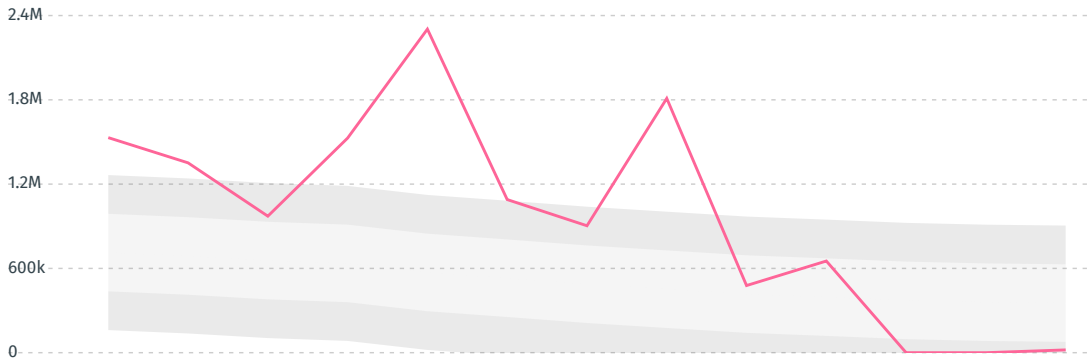

IMPORT TRAJECTORY OF JAPAN

TOP EXPORT TRADERS OF WOOD PULP IN JAPAN IN 2017

TOP EXPORT COUNTRIES OF WOOD PULP TO JAPAN IN 2017

GERMANY	< 0.1%
SPAIN	< 0.1%
FINLAND	< 0.1%
FRANCE	< 0.1%
INDONESIA	< 0.1%
RUSSIAN FEDERATION	< 0.1%
SWEDEN	< 0.1%
THAILAND	< 0.1%
UNITED STATES	< 0.1%
URUGUAY	< 0.1%

DEFORESTATION ALERTS IN BRAZIL

There were **19,863** GLAD alerts reported in the week of the **18th of January 2021**. This was **low** compared to the same week in previous years.

Caution: GLAD alerts from the last six months are preliminary. Revisions are made as unconfirmed alerts are removed from the data and alert totals are finalized six months after posting. Source: **Global Forest Watch**