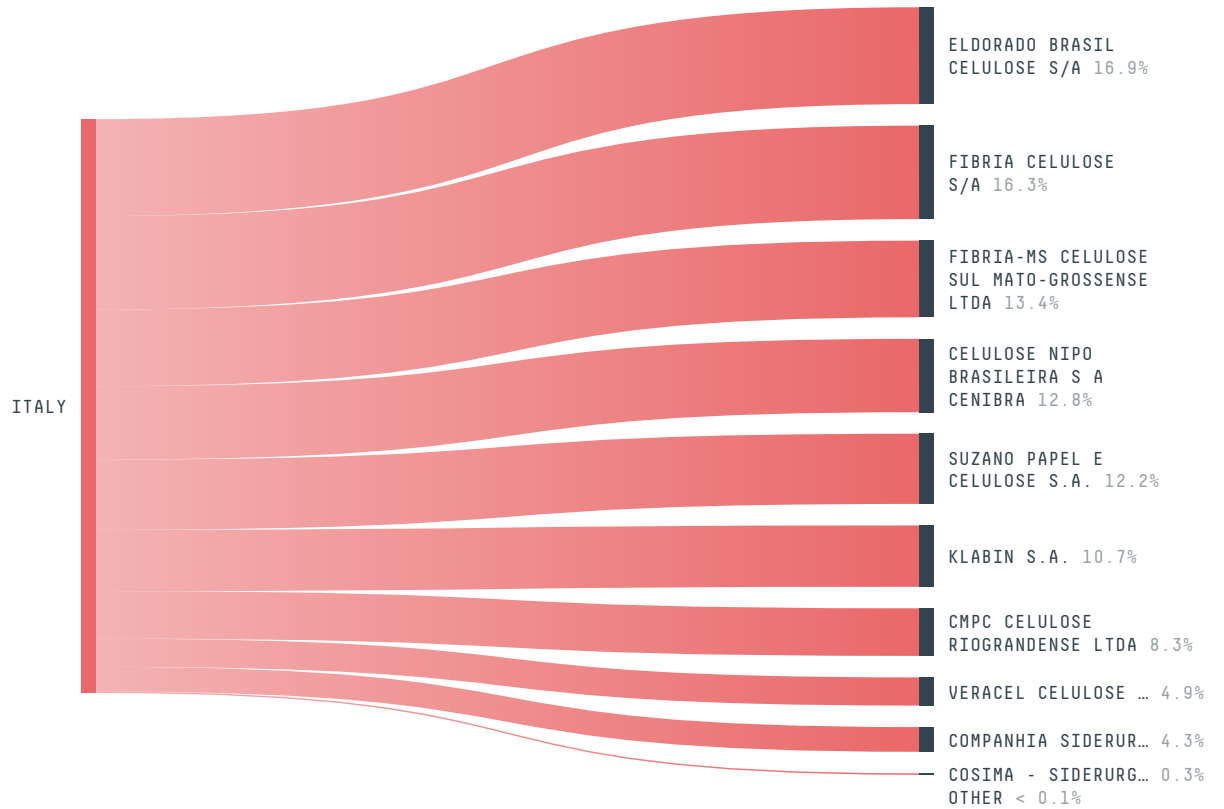

TOP EXPORT TRADERS OF WOOD PULP IN ITALY IN 2017