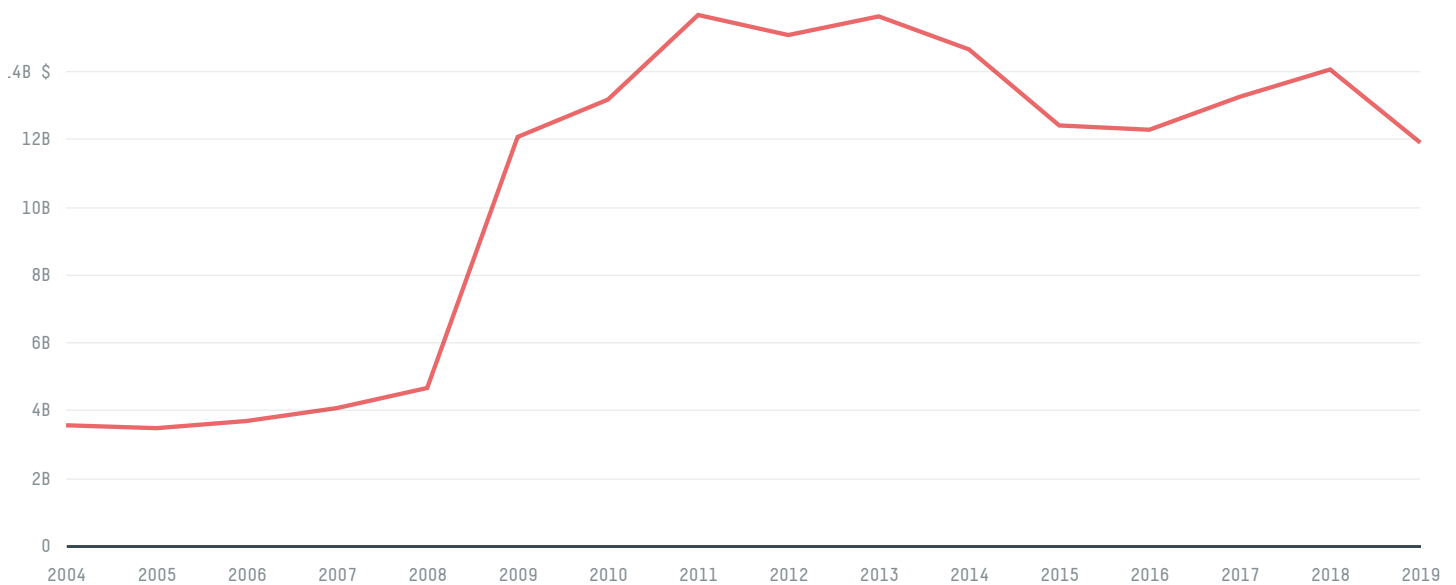

trase

ITALY (importer)

ACTIVITY	COMMODITY	YEAR
Importer	Wood pulp	2017

POPULATION	GDP	LAND AREA
60,536,709	1,961,796,197,354.4	294,140

AGRICULTURAL LAND AREA	FORESTED LAND AREA
127,170	93,508

ITALY is the world's 71st largest country by land mass, 23rd largest by population size and is the world's 9th largest economy (by GDP). Forests make up 32% of its land mass and agricultural areas, 43%. It's placement in the Human Development Index is 0.881. ITALY is a signatory to NYDF ENDORSER and ADP SIGNATORY.

TOP IMPORTS IN 2017

COMMODITY	WORLD IMPORT RANKING	PRODUCTION	IMPORTS	VALUE
SUGARCANE	9	0	12,397,071,629.1	918,559,401
CORN	5	6,048,499	5,522,790,135.9	1,149,767,908
WOOD PULP	4	-	3,273,162,130	1,972,967,770
PORK	2	1,466,949	939,879,647.7	2,345,772,879
COFFEE	3	0	586,626,076.3	1,793,361,100
BEEF	10	739,830	477,510,981.9	3,650,820,259
COCOA	10	0	199,782,118	678,967,124
COTTON	10	0	147,930,390.3	110,134,094
SHRIMP	7	6	64,765,056	512,742,186
PALM KERNEL	12	-	48,108,542	71,126,295
CHICKEN	15	1,006,677	8,946,104.9	14,861,974
SOY	47	1,019,781	5,872,110.3	5,427,051
PALM OIL	-	-	-	-

IMPORT TRAJECTORY OF ITALY

TOP EXPORT TRADERS OF WOOD PULP IN ITALY IN 2017

TOP EXPORT COUNTRIES OF WOOD PULP TO ITALY IN 2017

DEFORESTATION ALERTS IN BRAZIL

There were **38,855** GLAD alerts reported in the week of the **18th of January 2021**. This was **low** compared to the same week in previous years.