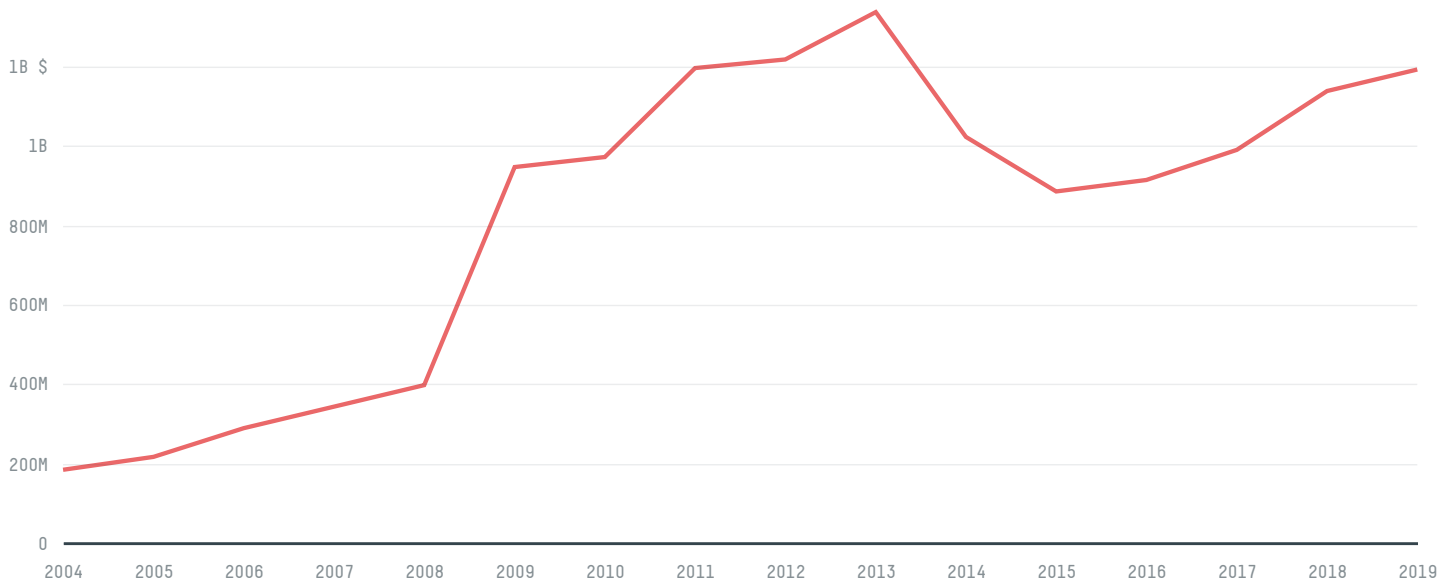

IMPORT TRAJECTORY OF IRELAND