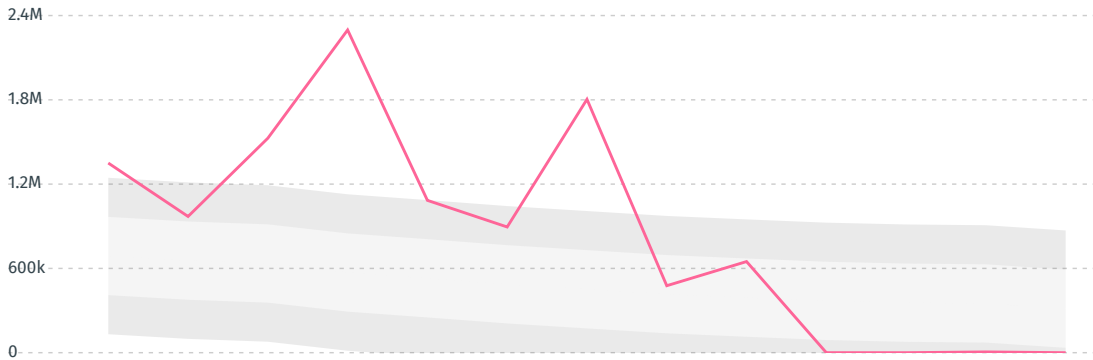

DEFORESTATION ALERTS IN BRAZIL

There were **0** GLAD alerts reported in the week of the **25th of January 2021**. This was **low** compared to the same week in previous years.

Caution: GLAD alerts from the last six months are preliminary. Revisions are made as unconfirmed alerts are removed from the data and alert totals are finalized six months after posting. Source: **Global Forest Watch**

Trase is a partnership between

In collaboration with

Donors

and many other organizations and individuals.

[Terms of Use](#) · [Privacy policy](#) · [Cookie policy](#) · [Contact us](#)