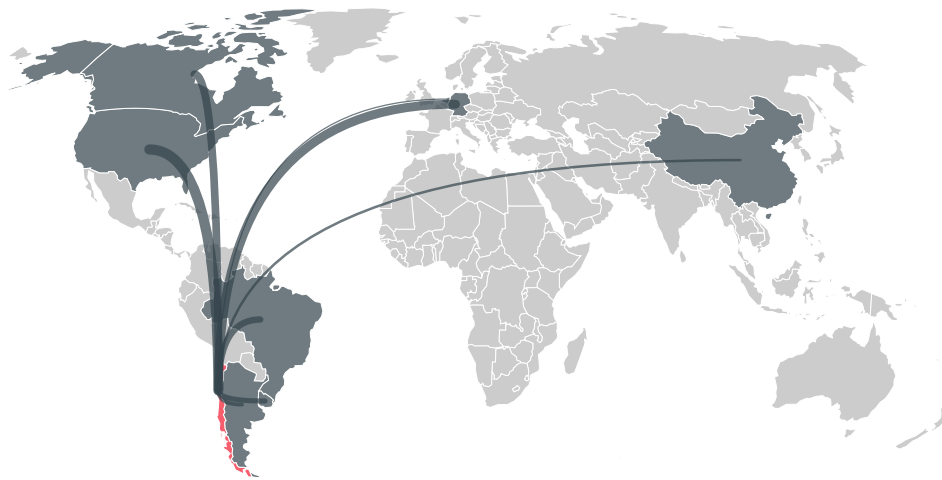

trase

CHILE (importer)

ACTIVITY	COMMODITY	YEAR
Importer	Wood pulp	2017

POPULATION	GDP	SURFACE AREA
18,470,439	277,044,950,259	756,700

AGRICULTURAL LAND AREA	FORESTED LAND AREA
157,418	180,358

CHILE is the world's 36th largest country by area, 61st largest by population size and is the world's 41st largest economy (by GDP). Forests make up 24% of its area, and agriculture 21%. It's placement in the Human Development Index is 0.845. CHILE is a signatory to NYDF ENDORSER and ADP SIGNATORY.

TOP IMPORTS IN 2017

COMMODITY	WORLD IMPORT RANKING	PRODUCTION	IMPORTS	VALUE
SUGARCANE	38	0	3,296,666,746.7	206,793,559
BEEF	13	203,104	285,877,512	1,044,415,163
CHICKEN	24	626,127	136,845,037.3	194,925,116
CORN	95	1,062,589	41,864,525.8	318,529,007
COFFEE	56	0	21,011,290.5	94,153,210
COCOA	36	0	16,515,878	52,878,326
SOY	107	0	15,190,767.4	341,342,264
PORK	60	490,342	12,747,140.7	202,663,977
PALM OIL	99	-	7,904,951	24,106,815
COTTON	48	0	6,303,765.1	1,732,834
SHRIMP	32	0	5,343,691	36,400,135
PALM KERNEL	36	-	5,147,409	7,420,406
WOOD PULP	53	-	3,394,312	2,330,177

IMPORT TRAJECTORY OF CHILE

TOP EXPORT TRADERS OF WOOD PULP IN CHILE IN 2017

TOP EXPORT COUNTRIES OF WOOD PULP TO CHILE IN 2017

Country	Percentage
UNITED STATES	59.6%
GERMANY	30.8%
CANADA	8.9%
BRAZIL	0.6%
URUGUAY	< 0.1%
ARGENTINA	< 0.1%
CHINA (MAINLAND)	< 0.1%
NETHERLANDS	< 0.1%