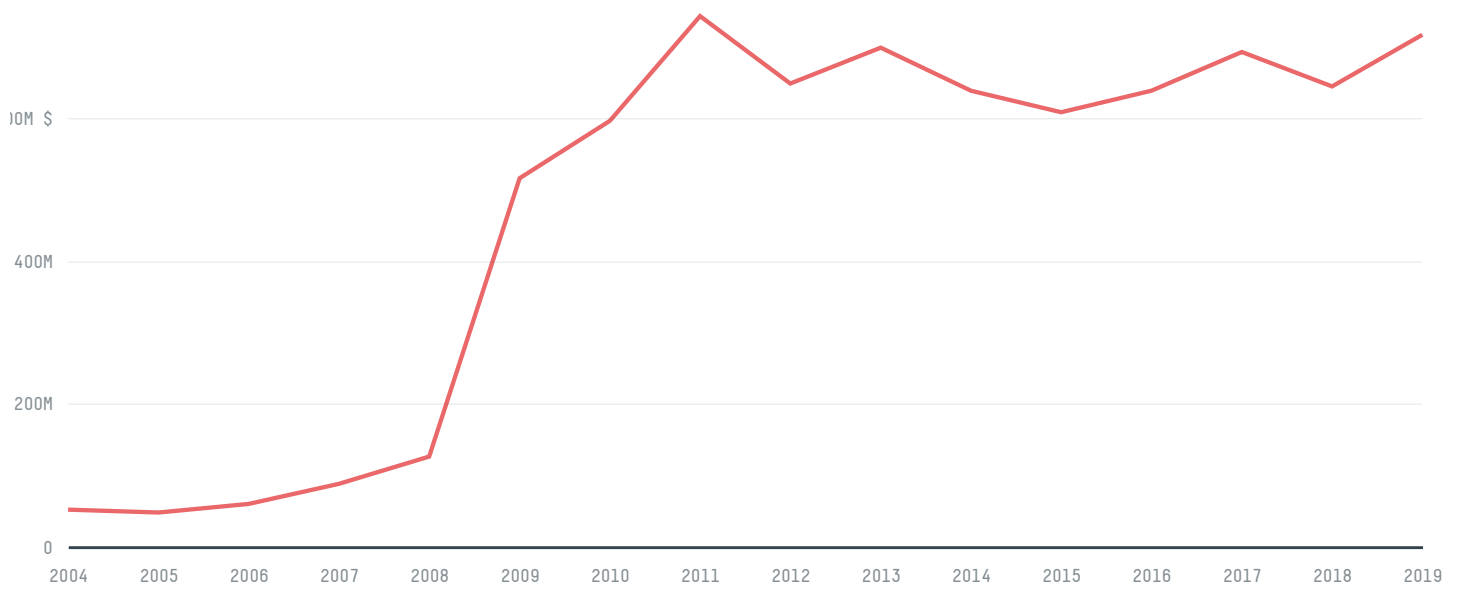

IMPORT TRAJECTORY OF BULGARIA