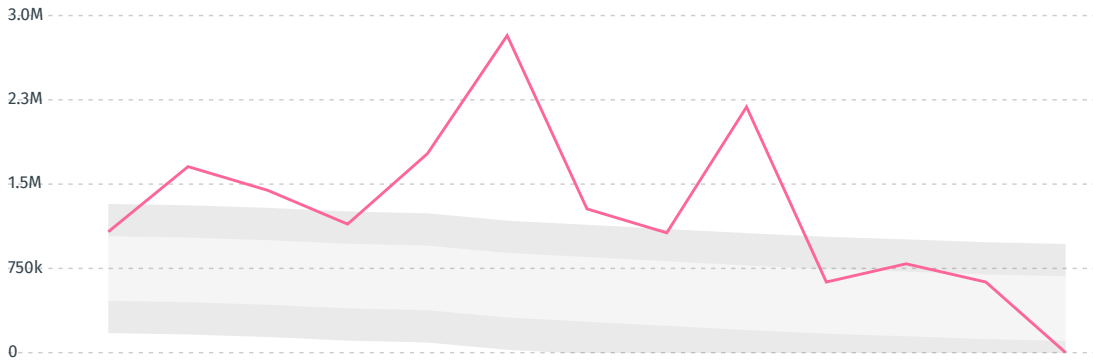

IMPORT TRAJECTORY OF BULGARIA

TOP EXPORT TRADERS OF SUGARCANE IN BULGARIA IN 2016

DEFORESTATION ALERTS IN BRAZIL

There were **0** GLAD alerts reported in the week of the **11th of January 2021**. This was **low** compared to the same week in previous years.