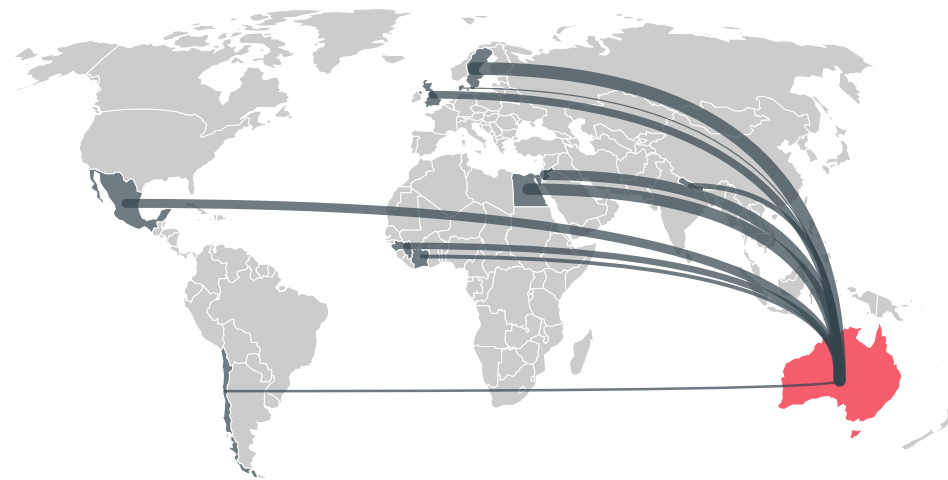

trase

AUSTRALIA (importer)

ACTIVITY	COMMODITY	YEAR
Importer	Sugarcane	2017

POPULATION	GDP	LAND AREA
24,601,860	1,329,188,475,752.3	7,692,020

AGRICULTURAL LAND AREA	FORESTED LAND AREA
3,710,780	1,250,590

AUSTRALIA is the world's 6th largest country by land mass, 53rd largest by population size and is the world's 13th largest economy (by GDP). Forests make up 16% of its land mass and agricultural areas, 48%. It's placement in the Human Development Index is 0.937. AUSTRALIA is a signatory to NYDF ENDORSER and ADP SIGNATORY.

TOP IMPORTS IN 2017

COMMODITY	WORLD IMPORT RANKING	PRODUCTION	IMPORTS	VALUE
WOOD PULP	19	-	297,030,030	189,658,446
COFFEE	18	0	107,338,111.3	521,857,809
SUGARCANE	121	36,561,497	65,231,234.4	21,827,374
COCOA	21	0	52,189,513	230,522,936
CORN	105	436,194	27,092,640.8	19,554,655
BEEF	59	2,048,517	23,160,624.8	83,114,744
SOY	24	31,000	20,325,364.2	21,719,707
PORK	35	397,139	15,742,019.2	77,096,984
COTTON	35	2,150,961	15,043,219.1	16,815,098
SHRIMP	21	4,624.5	14,315,950	171,248,264
PALM KERNEL	32	-	8,171,490	14,073,790
PALM OIL	-	-	-	-
CHICKEN	-	1,229,505	-	-

IMPORT TRAJECTORY OF AUSTRALIA

TOP EXPORT TRADERS OF SUGARCANE IN AUSTRALIA IN 2017

TOP EXPORT COUNTRIES OF SUGARCANE TO AUSTRALIA IN 2017

Country	Percentage
SWEDEN	33%
EGYPT	18.5%
JORDAN	17.7%
MEXICO	12.4%
UNITED KINGDOM	11%
GUINEA	2.5%
NEPAL	1.9%
COTE D'IVOIRE	1.7%
CHILE	1.3%
DENMARK	< 0.1%