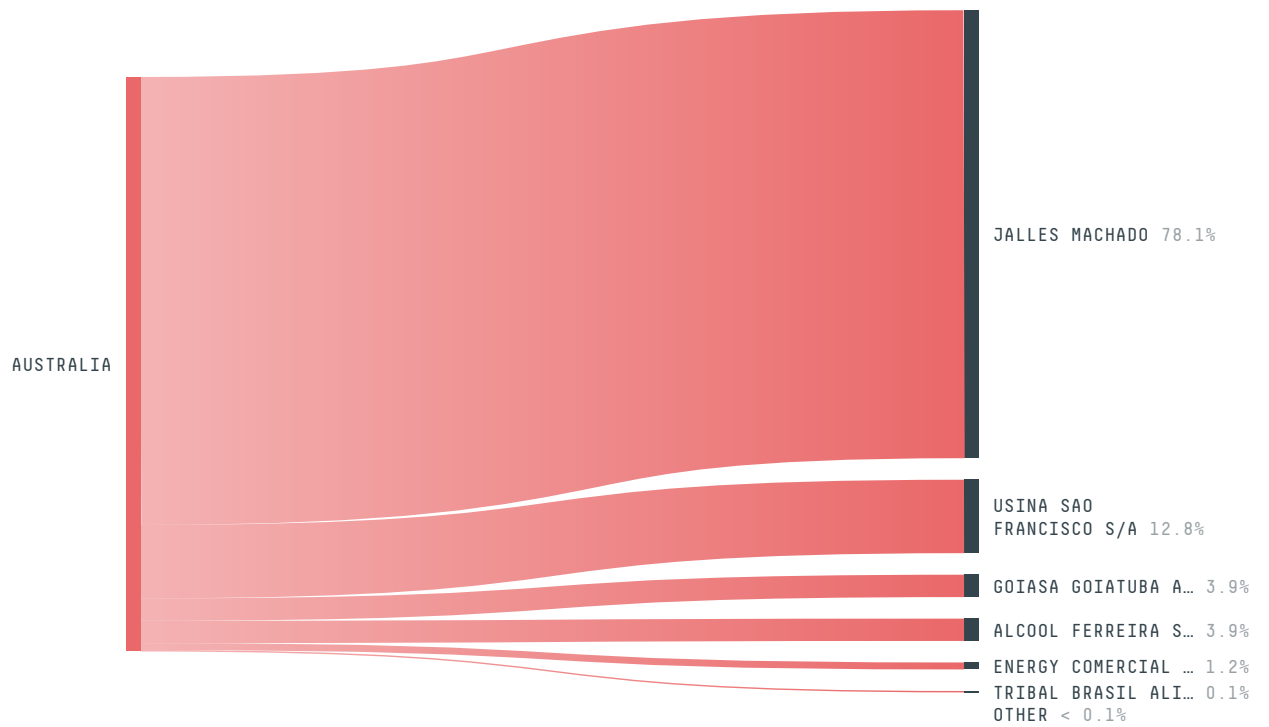

trase

AUSTRALIA (importer)

ACTIVITY	COMMODITY	YEAR
Importer	Sugarcane	2017

POPULATION	GDP	LAND AREA
24,601,860	1,329,188,475,752.3	7,692,020

AGRICULTURAL LAND AREA	FORESTED LAND AREA
3,710,780	1,250,590

AUSTRALIA is the world's 6th largest country by land mass, 53rd largest by population size and is the world's 13th largest economy (by GDP). Forests make up 16% of its land mass and agricultural areas, 48%. It's placement in the Human Development Index is 0.937. AUSTRALIA is a signatory to NYDF ENDORSER and ADP SIGNATORY.

TOP IMPORTS IN 2017

COMMODITY	WORLD IMPORT RANKING	PRODUCTION	IMPORTS	VALUE
WOOD PULP	19	-	297,030,030	189,658,446
COFFEE	18	0	107,338,111.3	521,857,809
SUGARCANE	121	36,561,497	65,231,234.4	21,827,374
COCOA	21	0	52,189,513	230,522,936
CORN	105	436,194	27,092,640.8	19,554,655
BEEF	59	2,048,517	23,160,624.8	83,114,744
SOY	24	31,000	20,325,364.2	21,719,707
PORK	35	397,139	15,742,019.2	77,096,984
COTTON	35	2,150,961	15,043,219.1	16,815,098
SHRIMP	21	4,624.5	14,315,950	171,248,264
PALM KERNEL	32	-	8,171,490	14,073,790
PALM OIL	-	-	-	-
CHICKEN	-	1,229,505	-	-

IMPORT TRAJECTORY OF AUSTRALIA

TOP EXPORT TRADERS OF SUGARCANE IN AUSTRALIA IN 2017

TOP EXPORT COUNTRIES OF SUGARCANE TO AUSTRALIA IN 2017

Country	Percentage
SWEDEN	33%
EGYPT	18.5%
JORDAN	17.7%
MEXICO	12.4%
UNITED KINGDOM	11%
GUINEA	2.5%
NEPAL	1.9%
COTE D'IVOIRE	1.7%
CHILE	1.3%
DENMARK	< 0.1%