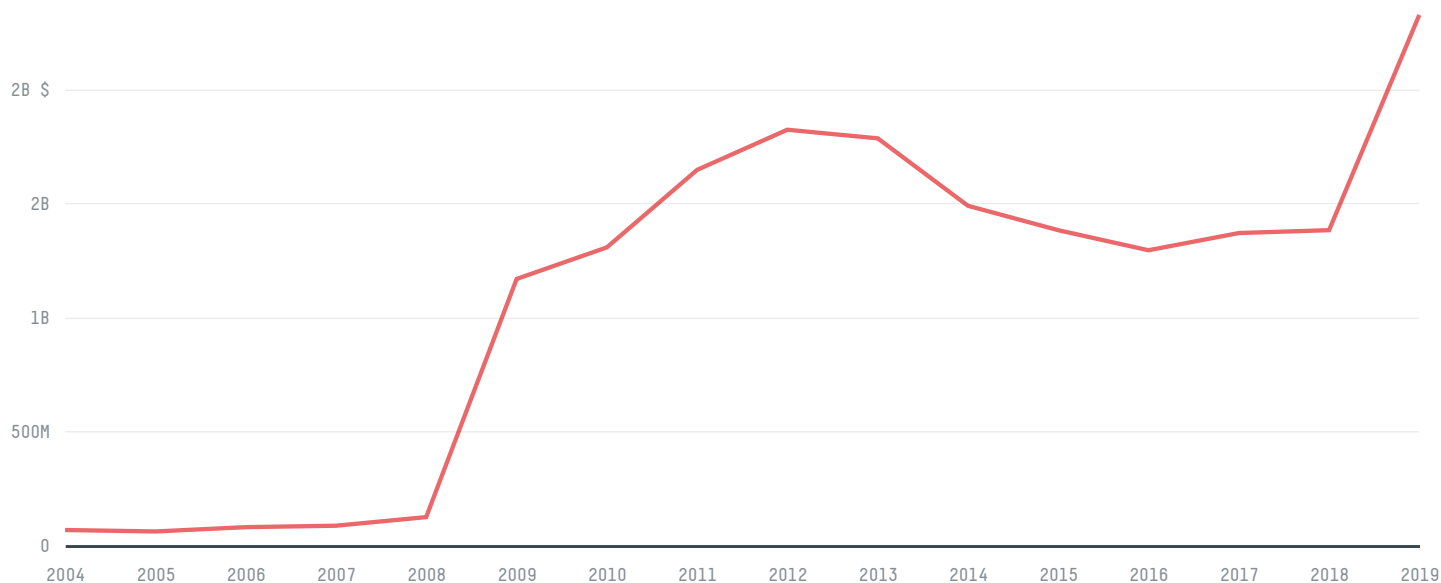

TOP IMPORTS IN 2017

COMMODITY	WORLD IMPORT RANKING	PRODUCTION	IMPORTS	VALUE
WOOD PULP	19	-	297,030,030	189,658,446
COFFEE	18	0	107,338,111.3	521,857,809
SUGARCANE	121	36,561,497	65,231,234.4	21,827,374
COCOA	21	0	52,189,513	230,522,936
CORN	105	436,194	27,092,640.8	19,554,655
BEEF	59	2,048,517	23,160,624.8	83,114,744
SOY	24	31,000	20,325,364.2	21,719,707
PORK	35	397,139	15,742,019.2	77,096,984
COTTON	35	2,150,961	15,043,219.1	16,815,098
SHRIMP	21	4,624.5	14,315,950	171,248,264
PALM KERNEL	32	-	8,171,490	14,073,790
PALM OIL	-	-	-	-
CHICKEN	-	1,229,505	-	-

IMPORT TRAJECTORY OF AUSTRALIA