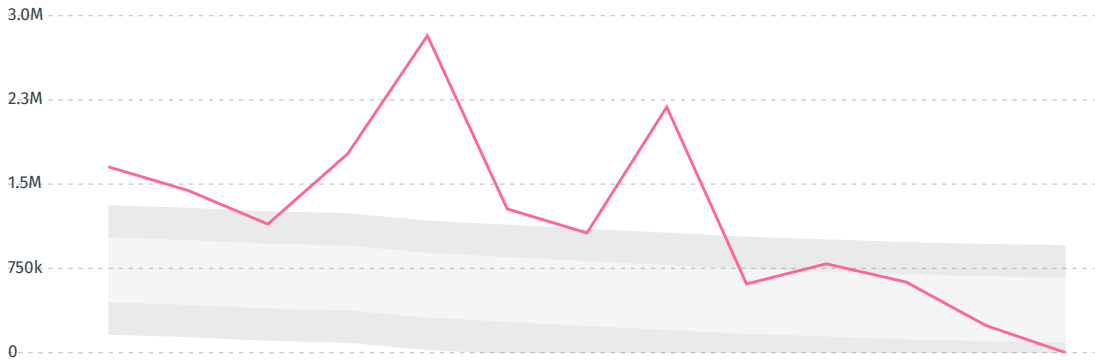

IMPORT TRAJECTORY OF AUSTRALIA

TOP EXPORT TRADERS OF SUGARCANE IN AUSTRALIA IN 2017

TOP EXPORT COUNTRIES OF SUGARCANE TO AUSTRALIA IN 2017

Country	Percentage
SWEDEN	33%
EGYPT	18.5%
JORDAN	17.7%
MEXICO	12.4%
UNITED KINGDOM	11%
GUINEA	2.5%
NEPAL	1.9%
COTE D'IVOIRE	1.7%
CHILE	1.3%
DENMARK	< 0.1%

DEFORESTATION ALERTS IN BRAZIL

There were **0** GLAD alerts reported in the week of the **18th of January 2021**. This was **low** compared to the same week in previous years.

Caution: GLAD alerts from the last six months are preliminary. Revisions are made as unconfirmed alerts are removed from the data and alert totals are finalized six months after posting. Source: **Global Forest Watch**