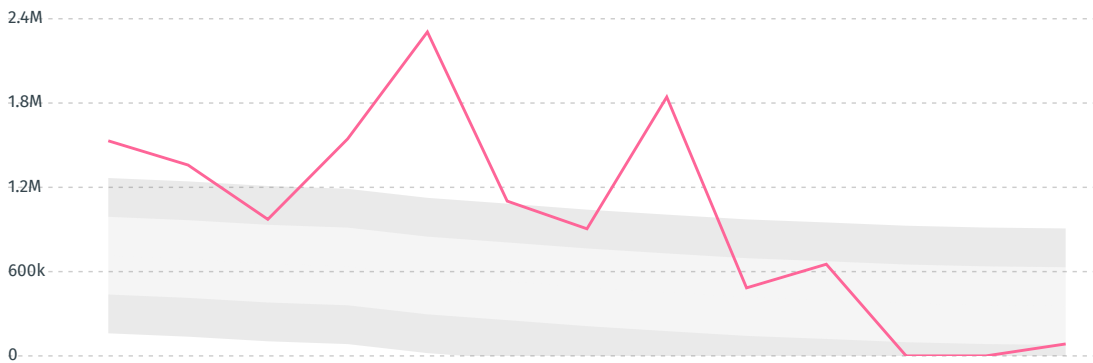

TOP EXPORT COUNTRIES OF SUGARCANE TO GUINEA-BISSAU IN 2017

DEFORESTATION ALERTS IN BRAZIL

There were **85,218** GLAD alerts reported in the week of the **18th of January 2021**. This was **normal** compared to the same week in previous years.