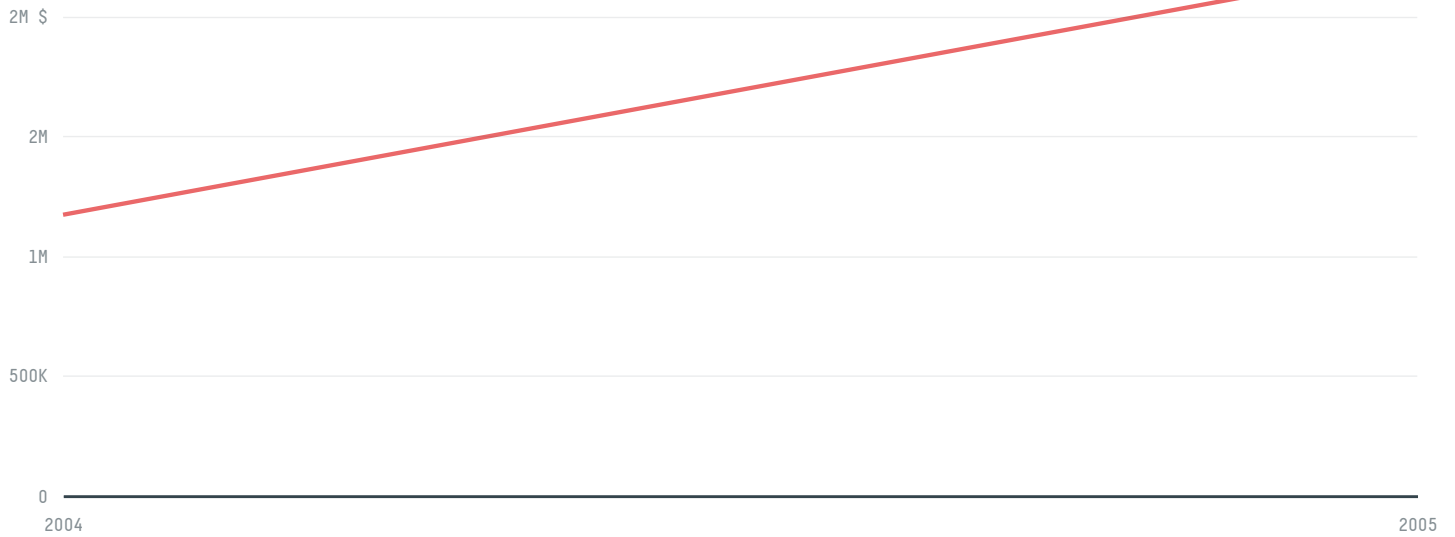

IMPORT TRAJECTORY OF GUINEA-BISSAU