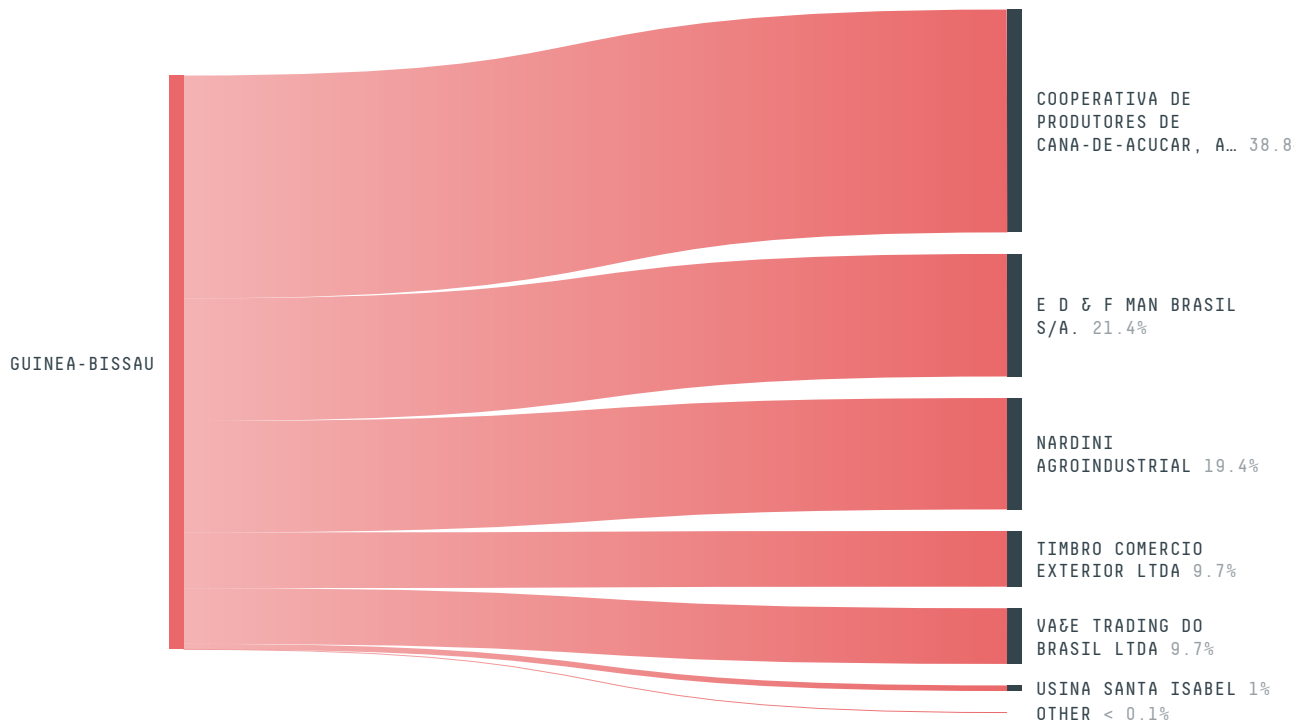

TOP EXPORT TRADERS OF SUGARCANE IN GUINEA-BISSAU IN 2017