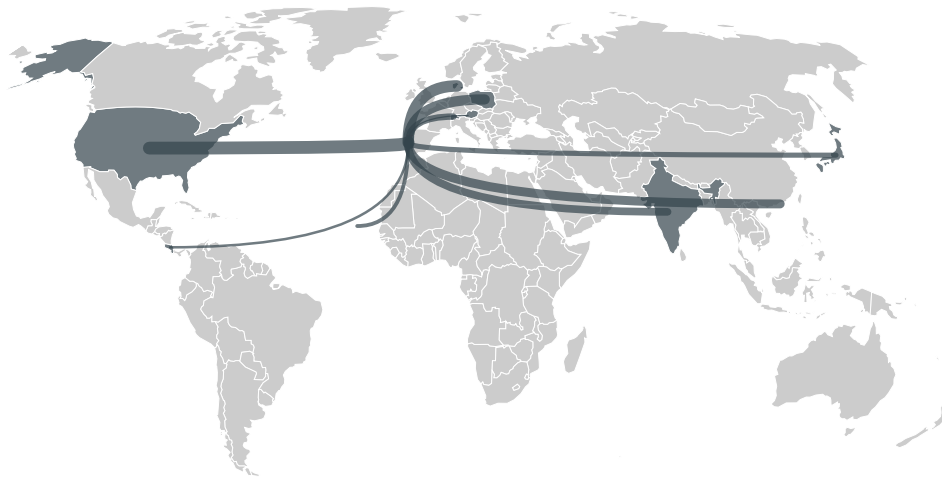

trase

PORTUGAL (importer)

ACTIVITY	COMMODITY	YEAR
Importer	Sugarcane	2017

POPULATION	GDP	SURFACE AREA
10,300,300	221,357,874,718.9	92,225.6

AGRICULTURAL LAND AREA	FORESTED LAND AREA
36,141.1	31,706

PORTUGAL is the world's 108th largest country by area, 87th largest by population size and is the world's 46th largest economy (by GDP). Forests make up 34% of its area, and agriculture 39%. It's placement in the Human Development Index is 0.848. PORTUGAL is a signatory to NYDF ENDORSER and ADP SIGNATORY.

TOP IMPORTS IN 2017

COMMODITY	WORLD IMPORT RANKING	PRODUCTION	IMPORTS	VALUE
SUGARCANE	32	5,500	3,787,879,237.9	235,577,795
CORN	16	745,123	2,195,397,849.1	443,055,049
SOY	30	0	1,122,745,727.2	424,626,663
BEEF	22	91,187	151,992,261.3	638,650,127
PORK	27	377,866	125,192,199.7	556,879,868
COFFEE	29	0	66,387,376.3	283,495,837
CHICKEN	47	317,918	56,261,822.3	132,980,314
PALM OIL	67	-	45,029,380.5	39,696,648
COTTON	21	0	37,188,053.8	65,222,252
SHRIMP	18	20.8	28,875,411	248,984,116
COCOA	58	0	4,946,655	16,509,499
WOOD PULP	50	-	4,783,694	3,143,006
PALM KERNEL	53	-	1,156,517	1,730,053

IMPORT TRAJECTORY OF PORTUGAL

TOP EXPORT TRADERS OF SUGARCANE IN PORTUGAL IN 2017

TOP EXPORT COUNTRIES OF SUGARCANE TO PORTUGAL IN 2017

UNITED STATES 37.7%

DENMARK 33.1%

POLAND 15%

CHINA (HONG KONG) 7.3%

INDIA 2.4%

SWITZERLAND 2.3%

JAPAN 1.5%

CAPE VERDE 0.4%

COSTA RICA 0.3%

AUSTRIA 0.1%

DEFORESTATION ALERTS IN BRAZIL

There were **85,218** GLAD alerts reported in the week of the **18th of January 2021**. This was **normal** compared to the same week in previous years.