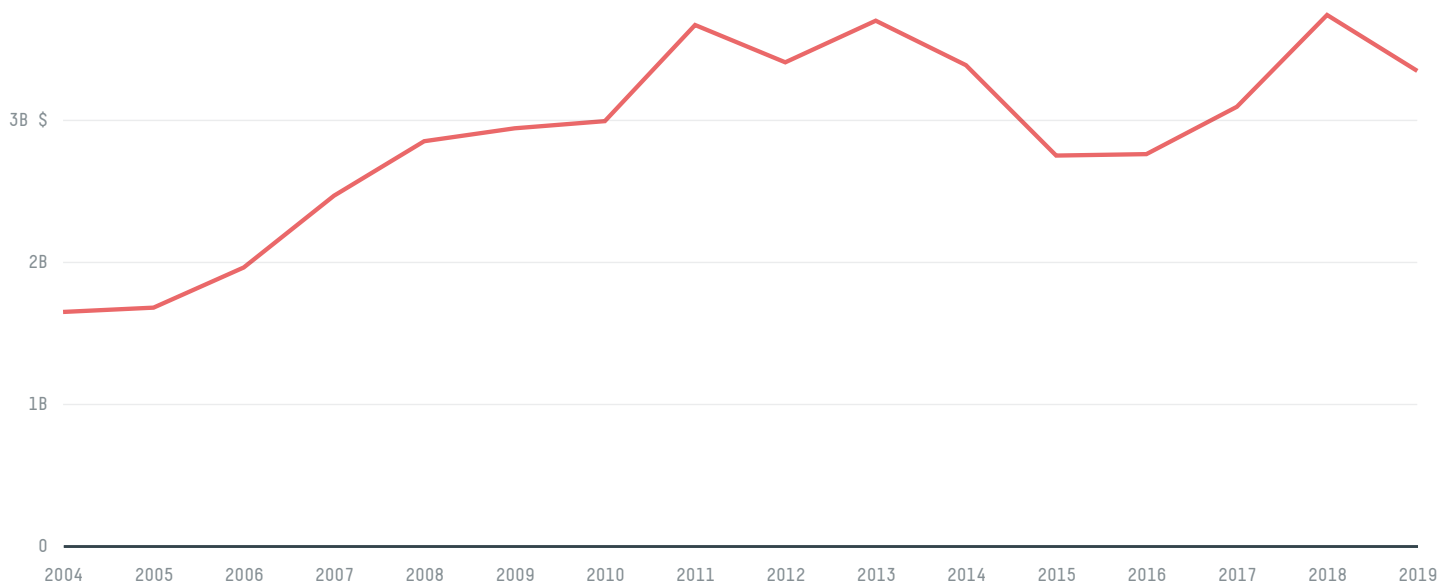

TOP IMPORTS IN 2017

COMMODITY	WORLD IMPORT RANKING	PRODUCTION	IMPORTS	VALUE
SUGARCANE	32	5,500	3,787,879,237.9	235,577,795
CORN	16	745,123	2,195,397,849.1	443,055,049
SOY	30	0	1,122,745,727.2	424,626,663
BEEF	22	91,187	151,992,261.3	638,650,127
PORK	27	377,866	125,192,199.7	556,879,868
COFFEE	29	0	66,387,376.3	283,495,837
CHICKEN	47	317,918	56,261,822.3	132,980,314
PALM OIL	67	-	45,029,380.5	39,696,648
COTTON	21	0	37,188,053.8	65,222,252
SHRIMP	18	20.8	28,875,411	248,984,116
COCOA	58	0	4,946,655	16,509,499
WOOD PULP	50	-	4,783,694	3,143,006
PALM KERNEL	53	-	1,156,517	1,730,053

IMPORT TRAJECTORY OF PORTUGAL