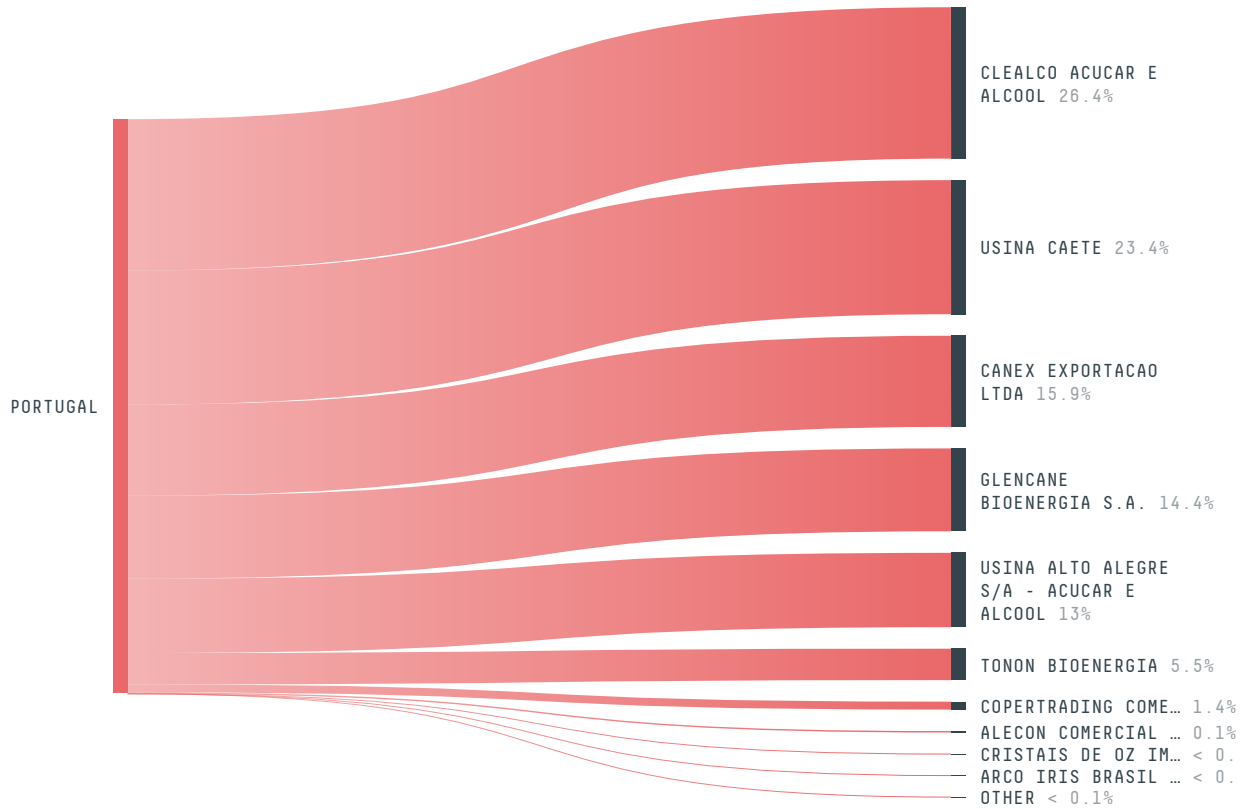

trase

PORTUGAL (importer)

ACTIVITY	COMMODITY	YEAR
Importer	Sugarcane	2017

POPULATION	GDP	SURFACE AREA
10,300,300	221,357,874,718.9	92,225.6

AGRICULTURAL LAND AREA	FORESTED LAND AREA
36,141.1	31,706

PORTUGAL is the world's 108th largest country by area, 87th largest by population size and is the world's 46th largest economy (by GDP). Forests make up 34% of its area, and agriculture 39%. It's placement in the Human Development Index is 0.848. PORTUGAL is a signatory to NYDF ENDORSER and ADP SIGNATORY.

TOP IMPORTS IN 2017

COMMODITY	WORLD IMPORT RANKING	PRODUCTION	IMPORTS	VALUE
SUGARCANE	32	5,500	3,787,879,237.9	235,577,795
CORN	16	745,123	2,195,397,849.1	443,055,049
SOY	30	0	1,122,745,727.2	424,626,663
BEEF	22	91,187	151,992,261.3	638,650,127
PORK	27	377,866	125,192,199.7	556,879,868
COFFEE	29	0	66,387,376.3	283,495,837
CHICKEN	47	317,918	56,261,822.3	132,980,314
PALM OIL	67	-	45,029,380.5	39,696,648
COTTON	21	0	37,188,053.8	65,222,252
SHRIMP	18	20.8	28,875,411	248,984,116
COCOA	58	0	4,946,655	16,509,499
WOOD PULP	50	-	4,783,694	3,143,006
PALM KERNEL	53	-	1,156,517	1,730,053

IMPORT TRAJECTORY OF PORTUGAL

TOP EXPORT TRADERS OF SUGARCANE IN PORTUGAL IN 2017

TOP EXPORT COUNTRIES OF SUGARCANE TO PORTUGAL IN 2017

UNITED STATES 37.7%

DENMARK 33.1%

POLAND 15%

CHINA (HONG KONG) 7.3%

INDIA 2.4%