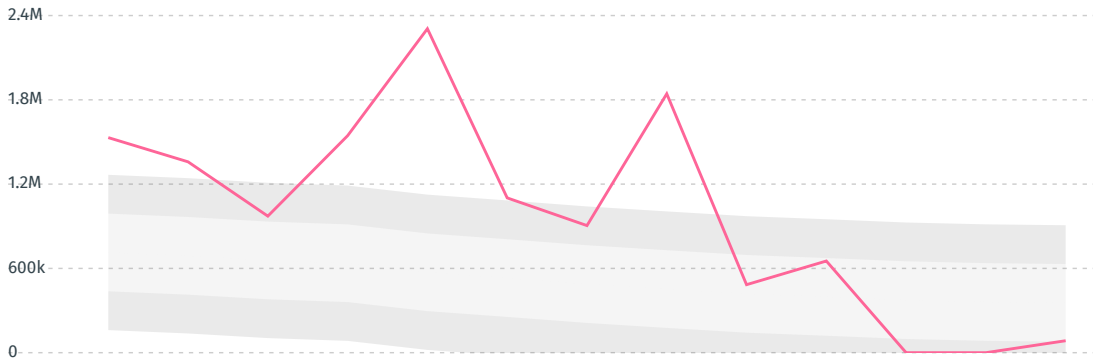

SWITZERLAND 2.3%

JAPAN 1.5%

CAPE VERDE 0.4%

COSTA RICA 0.3%

AUSTRIA 0.1%

DEFORESTATION ALERTS IN BRAZIL

There were **85,218** GLAD alerts reported in the week of the **18th of January 2021**. This was **normal** compared to the same week in previous years.