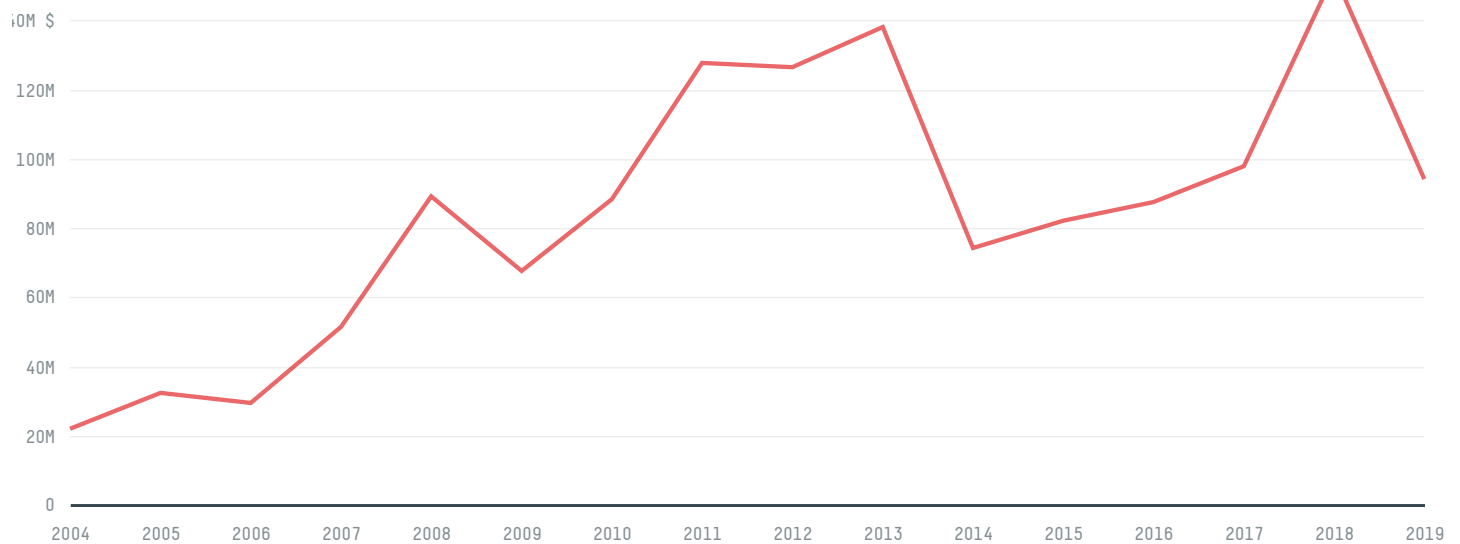

TOP IMPORTS IN 2017

COMMODITY	WORLD IMPORT RANKING	PRODUCTION	IMPORTS	VALUE
SUGARCANE	132	6,608,000	33,782,148.4	2,148,483
CORN	112	5,155,900	16,849,535	47,811,973
BEEF	76	485,000	11,563,457.3	18,759,062
COTTON	45	14,000	7,627,697	4,588,533
SOY	50	10,478,000	5,329,109.1	5,361,642
WOOD PULP	76	-	2,160,043	1,628,308
COFFEE	100	442	1,289,662	5,724,297
PORK	77	192,000	1,022,867.6	2,502,719
COCOA	89	0	408,961	1,336,147
SHRIMP	91	0	119,866	972,679
PALM KERNEL	113	-	14,760	34,781
PALM OIL	-	-	-	-
CHICKEN	115	42,243	0	6,831,495

IMPORT TRAJECTORY OF PARAGUAY