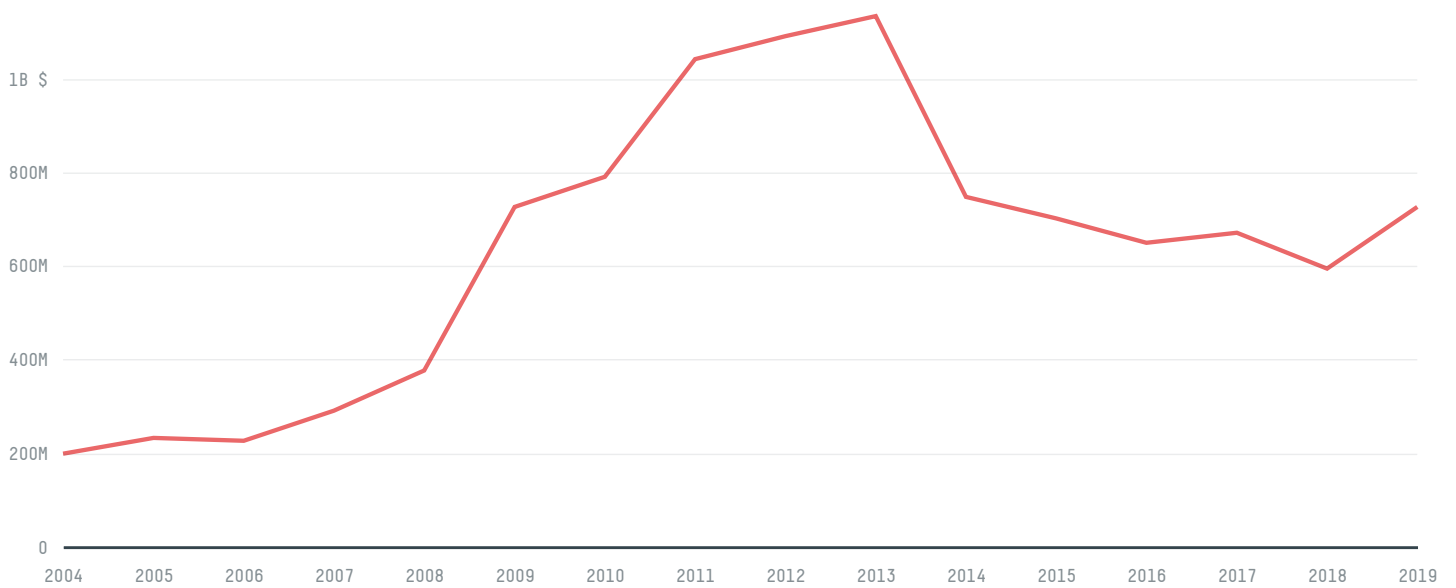

IMPORT TRAJECTORY OF NORWAY