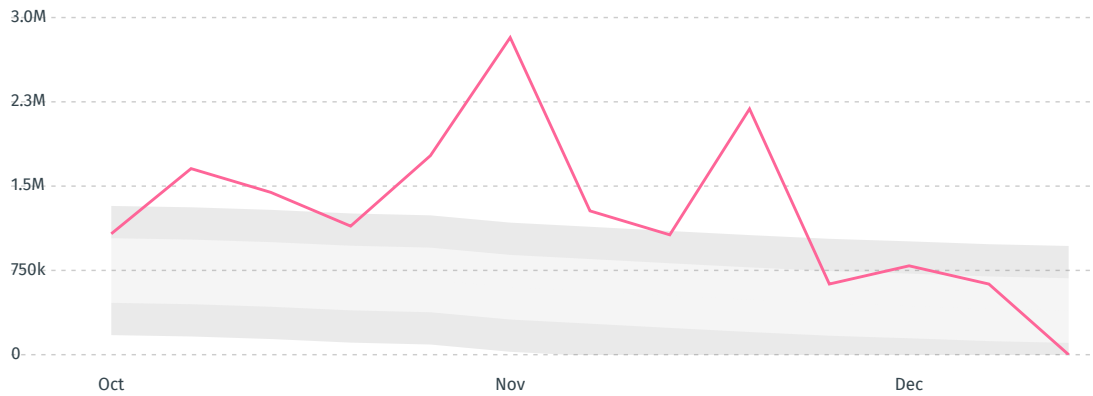

Trase is a partnership between

In collaboration with

and many other organizations and individuals.

Donors

[Terms of Use](#) · [Privacy policy](#) · [Cookie policy](#) · [Contact us](#)