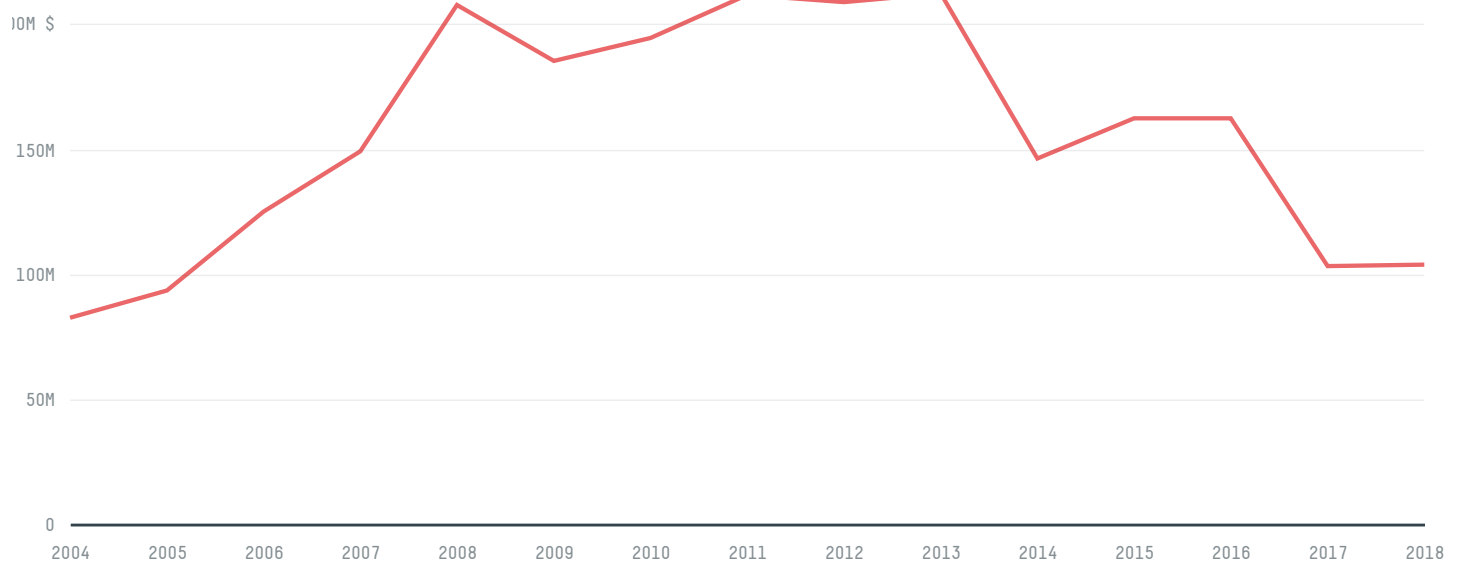

TOP IMPORTS IN 2017

COMMODITY	WORLD IMPORT RANKING	PRODUCTION	IMPORTS	VALUE
SUGARCANE	117	0	114,965,581.9	7,085,018
CORN	82	381,059	67,978,219.6	16,277,909
CHICKEN	67	12,912	21,252,991.3	20,147,005
COFFEE	78	0	5,911,380	24,033,080
SOY	119	500	5,222,881	2,354,376
PORK	74	11,561	4,197,396.2	22,546,461
BEEF	122	39,017	1,361,500.2	9,688,639
PALM OIL	129	-	750,053.7	645,497
COCOA	123	0	52,582	252,883
SHRIMP	-	0	-	-

IMPORT TRAJECTORY OF ALBANIA