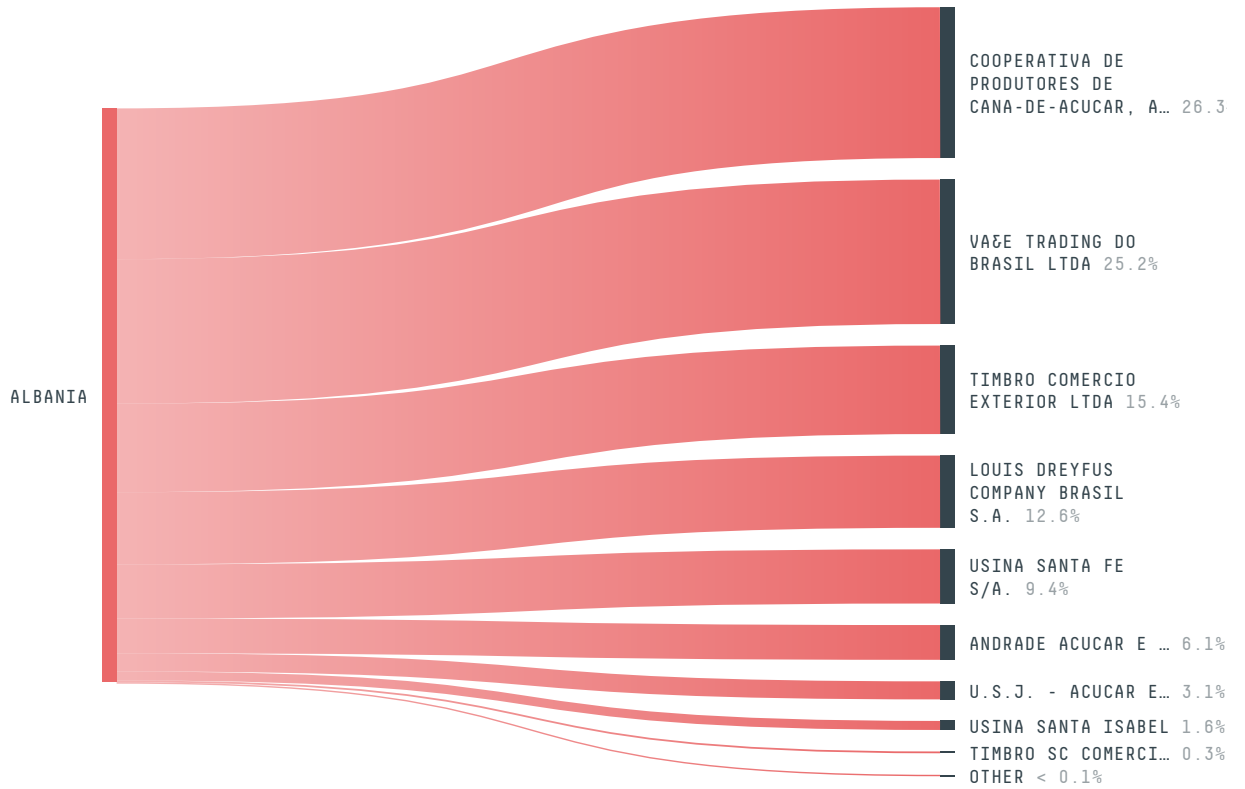

trase

ALBANIA (importer)

ACTIVITY	COMMODITY	YEAR
Importer	Sugarcane	2017

POPULATION	GDP	SURFACE AREA
2,873,457	13,019,693,450.9	28,750

AGRICULTURAL LAND AREA	FORESTED LAND AREA
11,817	7,705.4

ALBANIA is the world's 139th largest country by area, 137th largest by population size and is the world's 130th largest economy (by GDP). Forests make up 27% of its area, and agriculture 41%. It's placement in the Human Development Index is 0.789. ALBANIA is a signatory to NYDF ENDORSER and ADP SIGNATORY.

TOP IMPORTS IN 2017

COMMODITY	WORLD IMPORT RANKING	PRODUCTION	IMPORTS	VALUE
SUGARCANE	117	0	114,965,581.9	7,085,018
CORN	82	381,059	67,978,219.6	16,277,909
CHICKEN	67	12,912	21,252,991.3	20,147,005
COFFEE	78	0	5,911,380	24,033,080
SOY	119	500	5,222,881	2,354,376
PORK	74	11,561	4,197,396.2	22,546,461
BEEF	122	39,017	1,361,500.2	9,688,639
PALM OIL	129	-	750,053.7	645,497
COCOA	123	0	52,582	252,883
SHRIMP	-	0	-	-

IMPORT TRAJECTORY OF ALBANIA

TOP EXPORT TRADERS OF SUGARCANE IN ALBANIA IN 2017

TOP EXPORT COUNTRIES OF SUGARCANE TO ALBANIA IN 2017

Trase is a partnership between

 Stockholm Environment Institute

 Global Canopy Programme