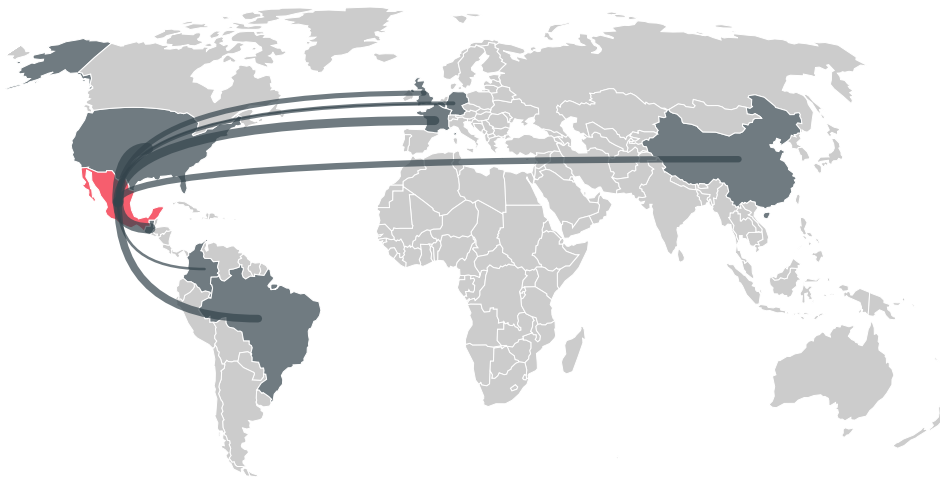

TOP IMPORTS IN 2017

COMMODITY	WORLD IMPORT RANKING	PRODUCTION	IMPORTS	VALUE
SUGARCANE	45	56,954,993	2,549,065,115.9	145,221,707
SOY	21	432,927	2,106,794,963.3	798,729,139
PORK	7	1,441,851	814,972,914.2	1,738,458,950
CHICKEN	7	3,211,687	534,270,761.8	901,716,349
PALM OIL	22	-	439,296,179.4	326,400,667
BEEF	12	1,926,901	320,297,997.1	1,113,448,513
CORN	47	27,763,203	290,794,287.7	2,969,603,155
COTTON	8	1,009,103	256,537,677.6	64,590,549
COCOA	22	27,287	48,797,579	133,622,501
WOOD PULP	25	-	39,483,252	36,267,369
COFFEE	62	153,795	14,084,039.8	85,827,978
PALM KERNEL	40	-	3,540,093	5,697,151
SHRIMP	50	150,043.4	1,602,485	10,697,842

IMPORT TRAJECTORY OF MEXICO

TOP EXPORT TRADERS OF SUGARCANE IN MEXICO IN 2017

TOP EXPORT COUNTRIES OF SUGARCANE TO MEXICO IN 2017

UNITED STATES 86.6%

GUATEMALA 13.4%

FRANCE < 0.1%

BRAZIL < 0.1%

BELGIUM < 0.1%

COLOMBIA < 0.1%

GERMANY < 0.1%

UNITED KINGDOM < 0.1%

CHINA (MAINLAND) < 0.1%

Trase is a partnership between

 Stockholm Environment Institute

 Global Canopy Programme

In collaboration with