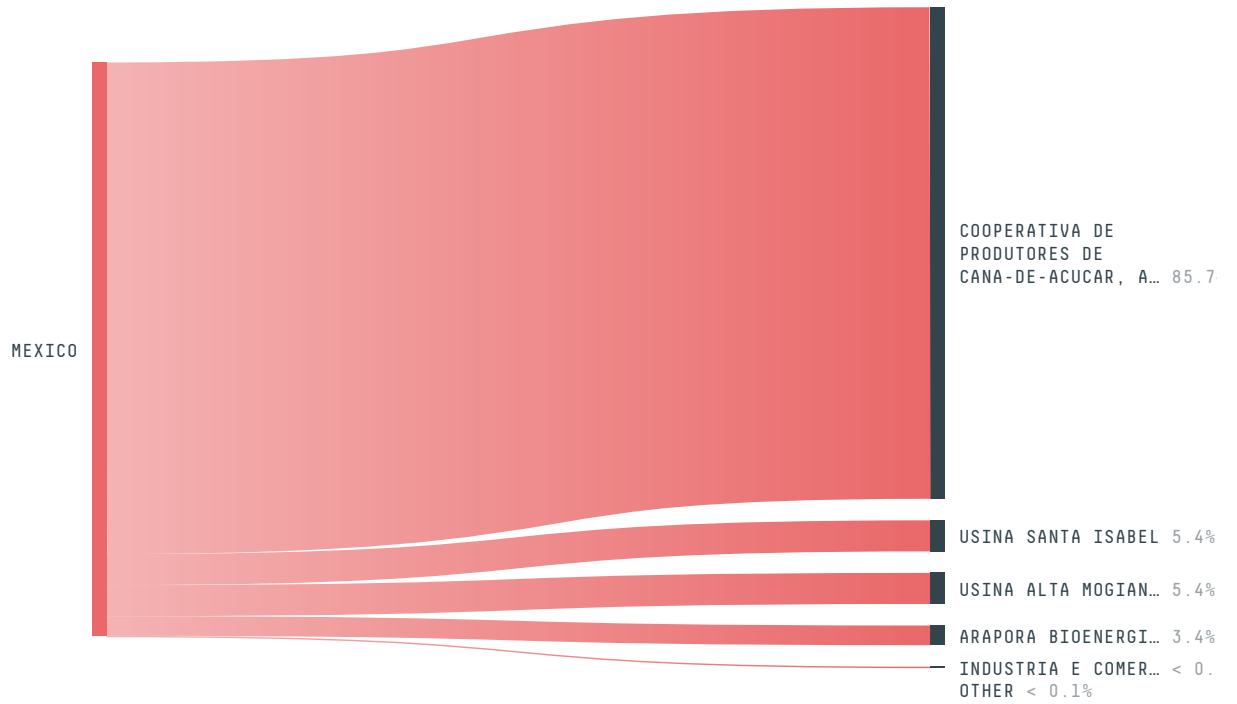

TOP EXPORT TRADERS OF SUGARCANE IN MEXICO IN 2017