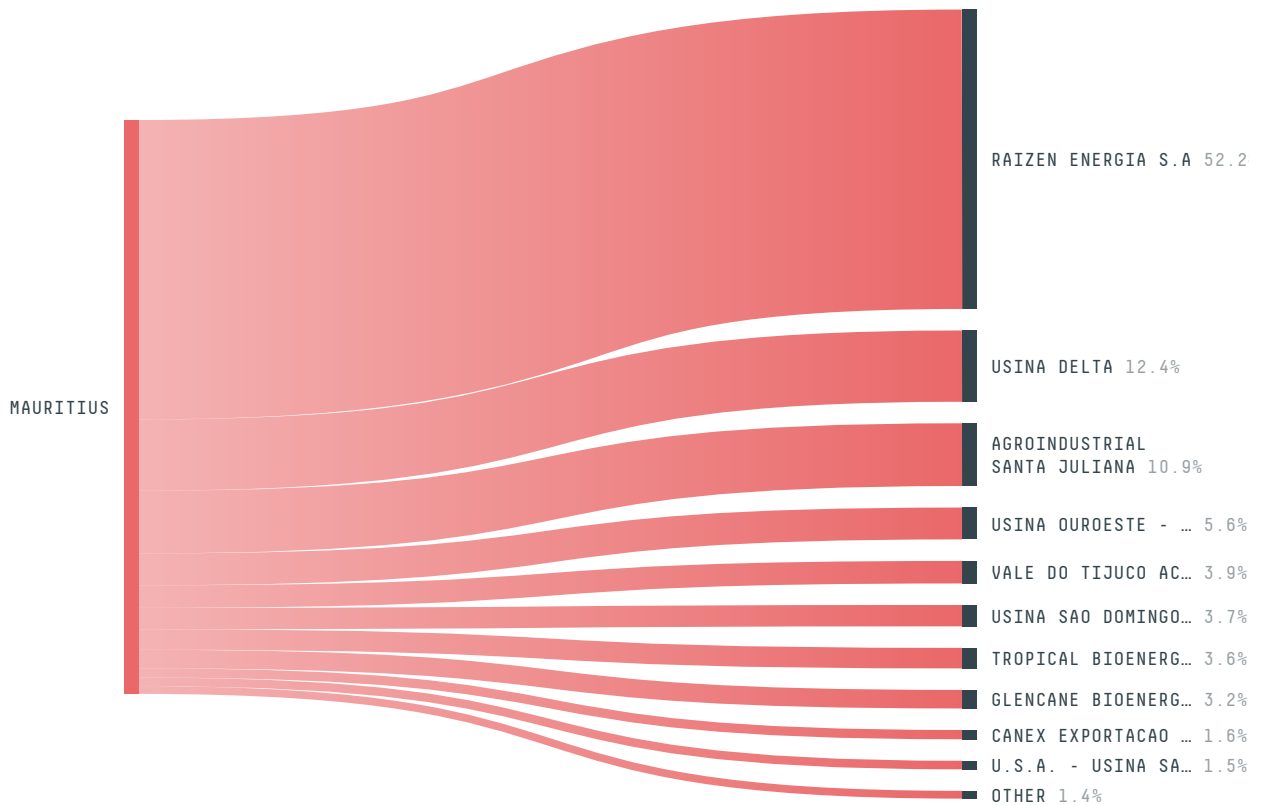

TOP EXPORT TRADERS OF SUGARCANE IN MAURITIUS IN 2016