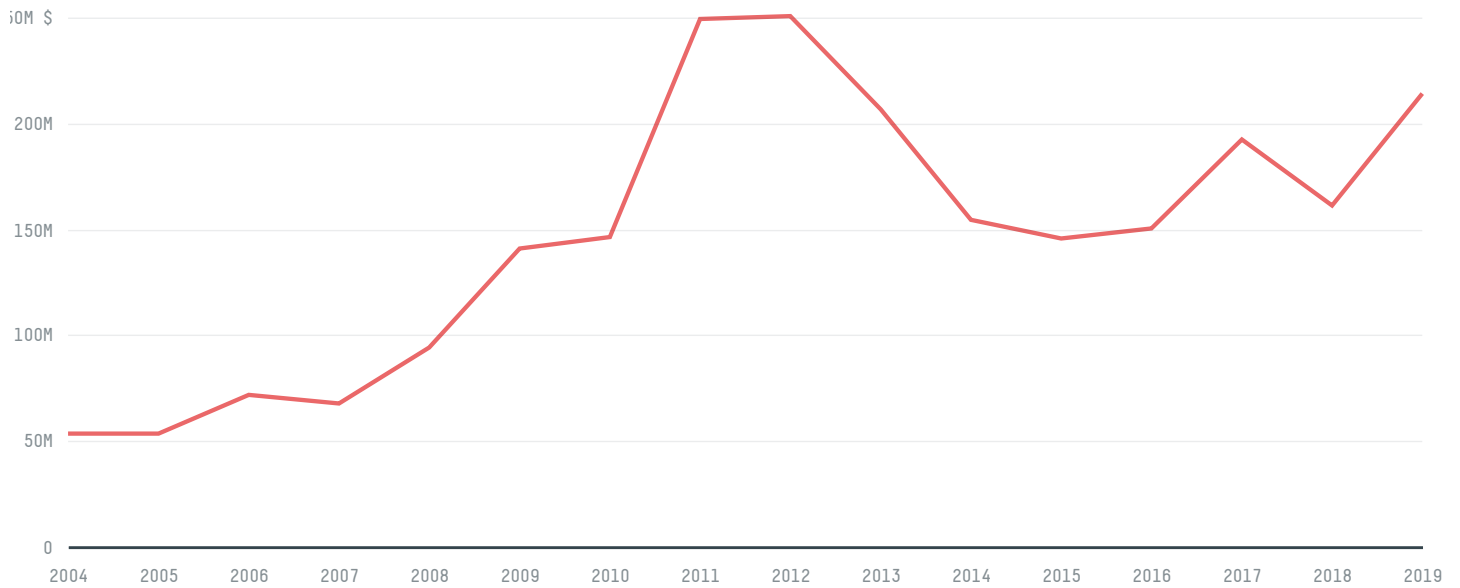

IMPORT TRAJECTORY OF MAURITIUS