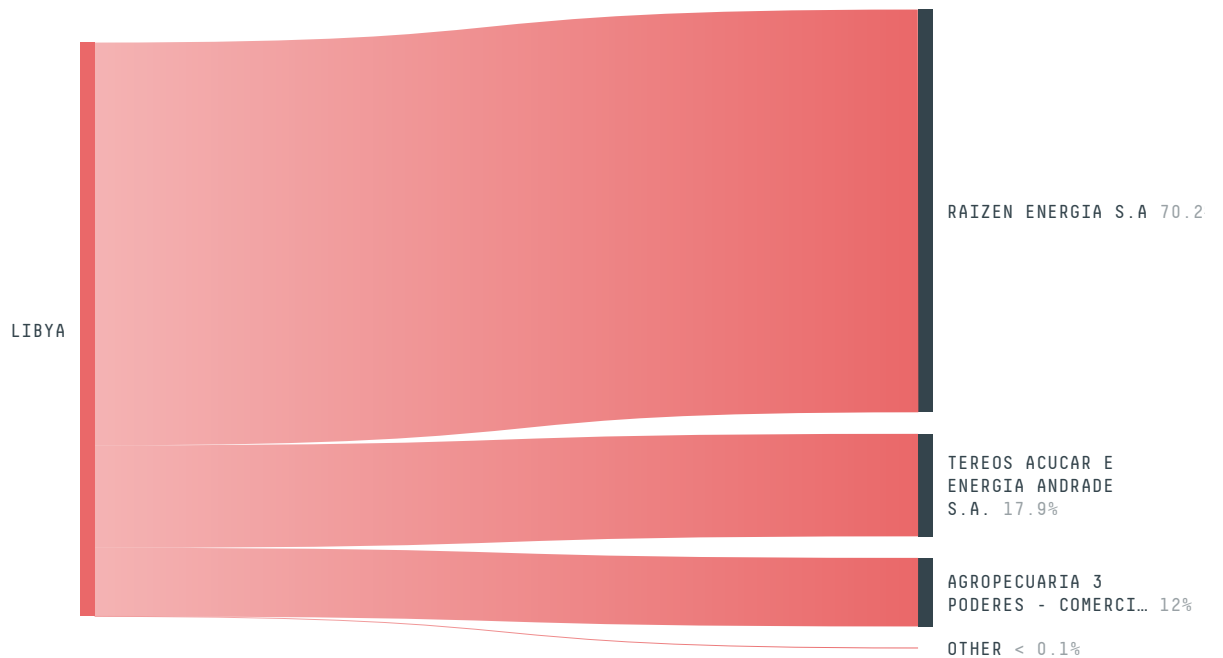

TOP EXPORT TRADERS OF SUGARCANE IN LIBYA IN 2017