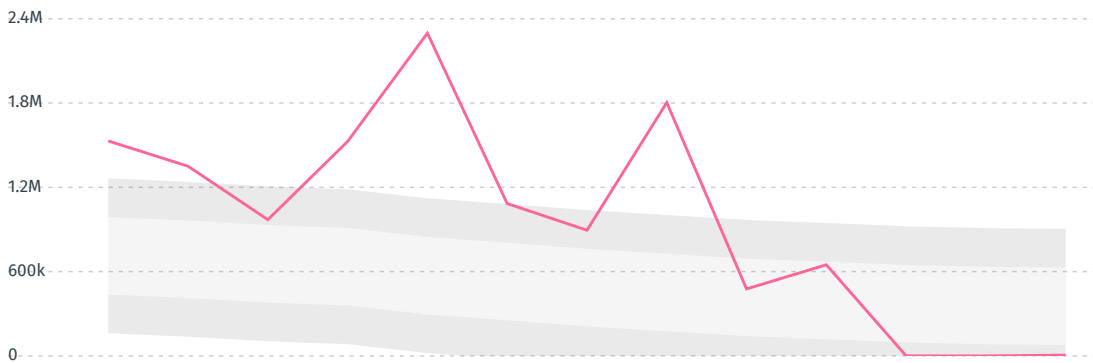

IMPORT TRAJECTORY OF LIBYA

TOP EXPORT TRADERS OF SUGARCANE IN LIBYA IN 2017

TOP EXPORT COUNTRIES OF SUGARCANE TO LIBYA IN 2017

DEFORESTATION ALERTS IN BRAZIL

There were **5,494** GLAD alerts reported in the week of the **18th of January 2021**. This was **low** compared to the same week in previous years.