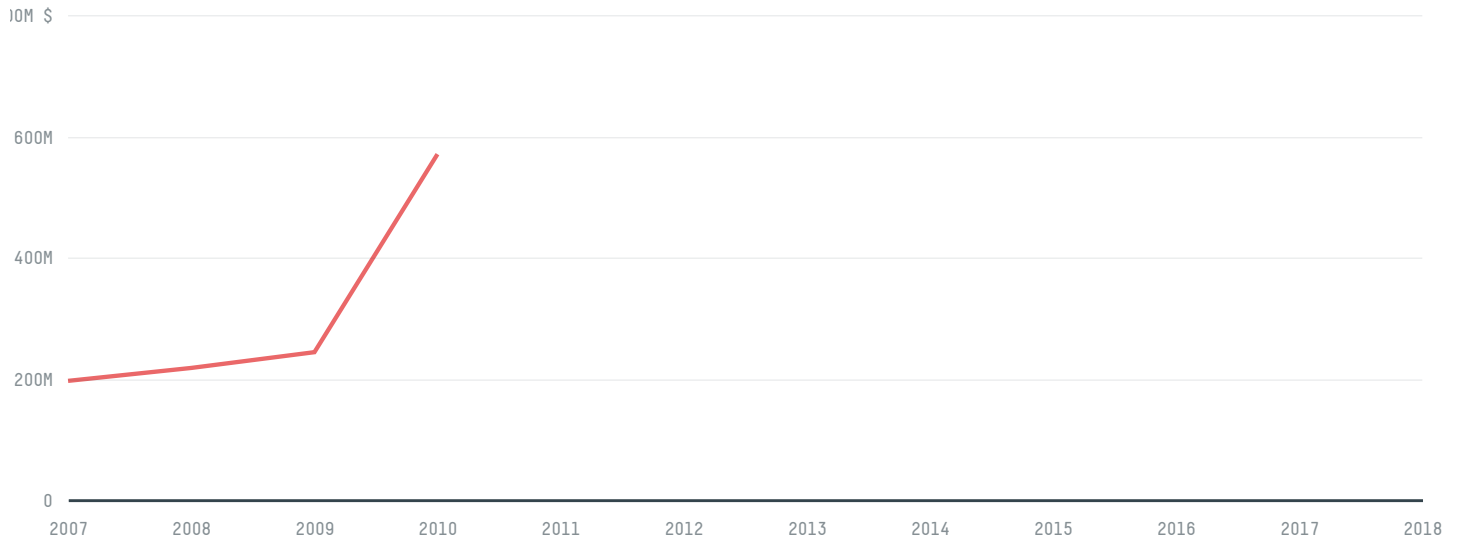

trase

LIBYA (importer)

ACTIVITY COMMODITY YEAR
Importer Sugarcane 2017

POPULATION GDP SURFACE AREA
6,580,724 37,883,243,650.5 1,759,540

AGRICULTURAL LAND AREA FORESTED LAND AREA
153,500 2,170

LIBYA is the world's 15th largest country by area, 108th largest by population size and is the world's 95th largest economy (by GDP). Forests make up 0% of its area, and agriculture 9%. It's placement in the Human Development Index is 0.704. LIBYA is a signatory to NYDF ENDORSER and ADP SIGNATORY.

TOP IMPORTS IN 2017

COMMODITY	WORLD IMPORT RANKING	PRODUCTION	IMPORTS	VALUE
SOY	-	0	-	-
PALM OIL	-	-	-	-
BEEF	-	9,652	-	-
COFFEE	-	0	-	-
CHICKEN	-	127,593	-	-
CORN	-	3,502	-	-
SUGARCANE	-	0	-	-
PORK	-	0	-	-

IMPORT TRAJECTORY OF LIBYA

TOP EXPORT TRADERS OF SUGARCANE IN LIBYA IN 2017

TOP EXPORT COUNTRIES OF SUGARCANE TO LIBYA IN 2017

DEFORESTATION ALERTS IN BRAZIL

There were **5,494** GLAD alerts reported in the week of the **18th of January 2021**. This was **low** compared to the same week in previous years.