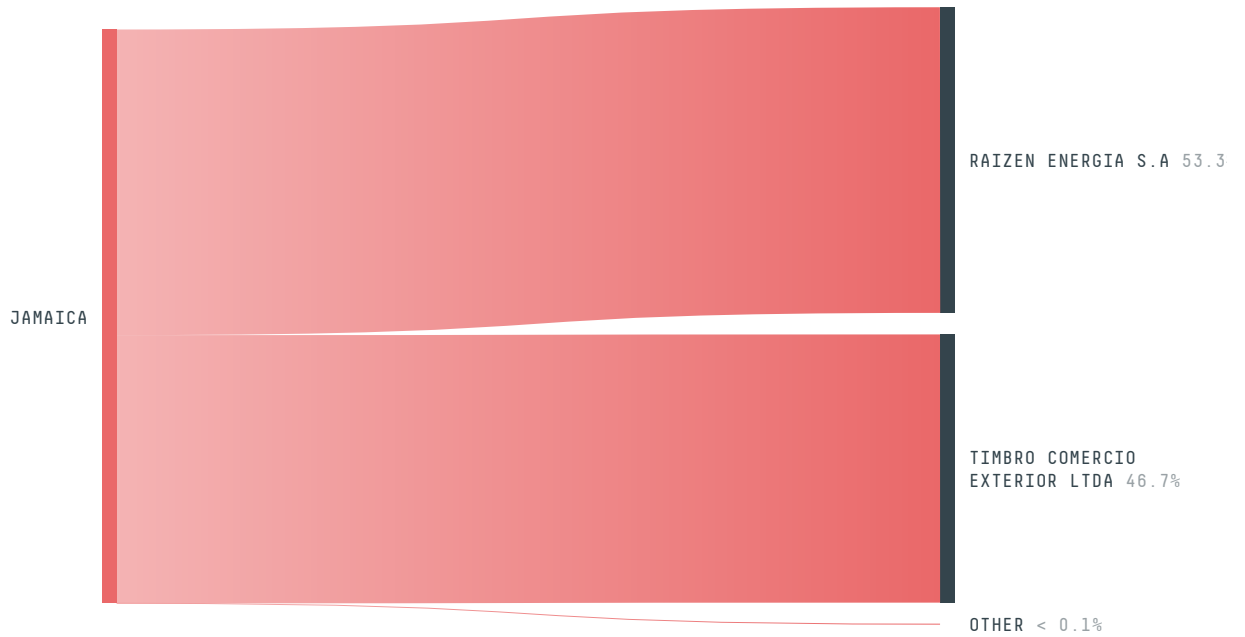

TOP EXPORT TRADERS OF SUGARCANE IN JAMAICA IN 2017