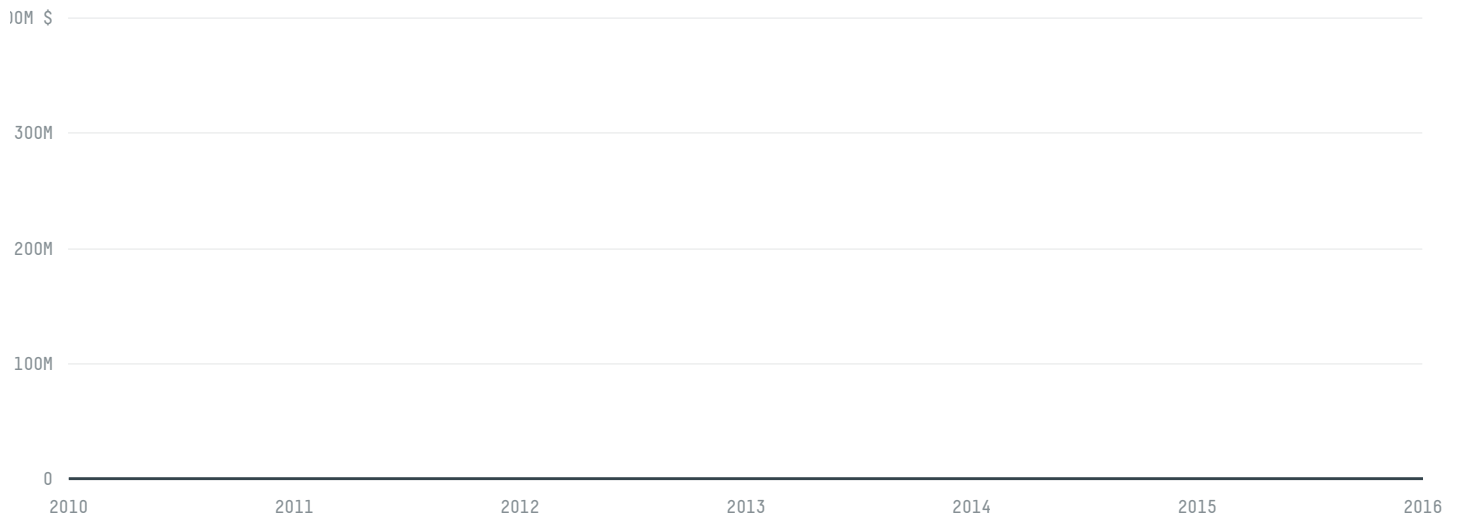

IMPORT TRAJECTORY OF IRAQ