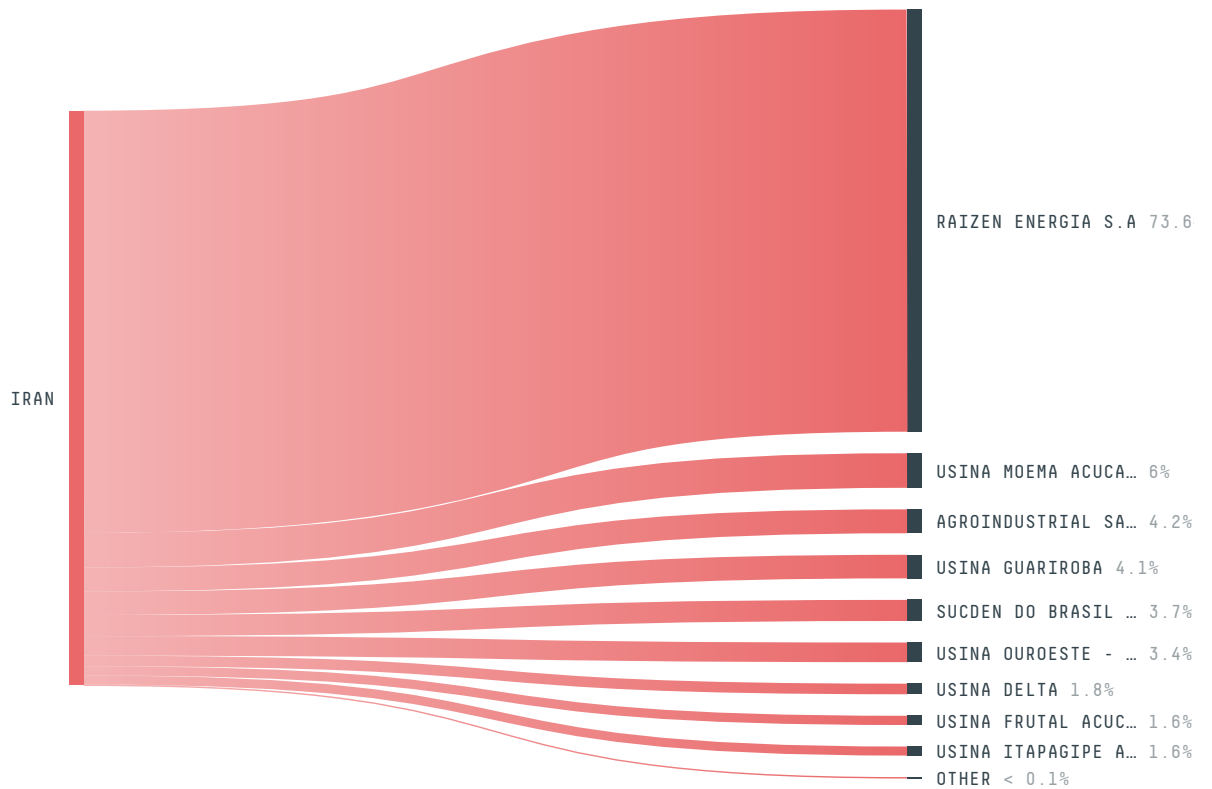

TOP EXPORT TRADERS OF SUGARCANE IN IRAN IN 2017