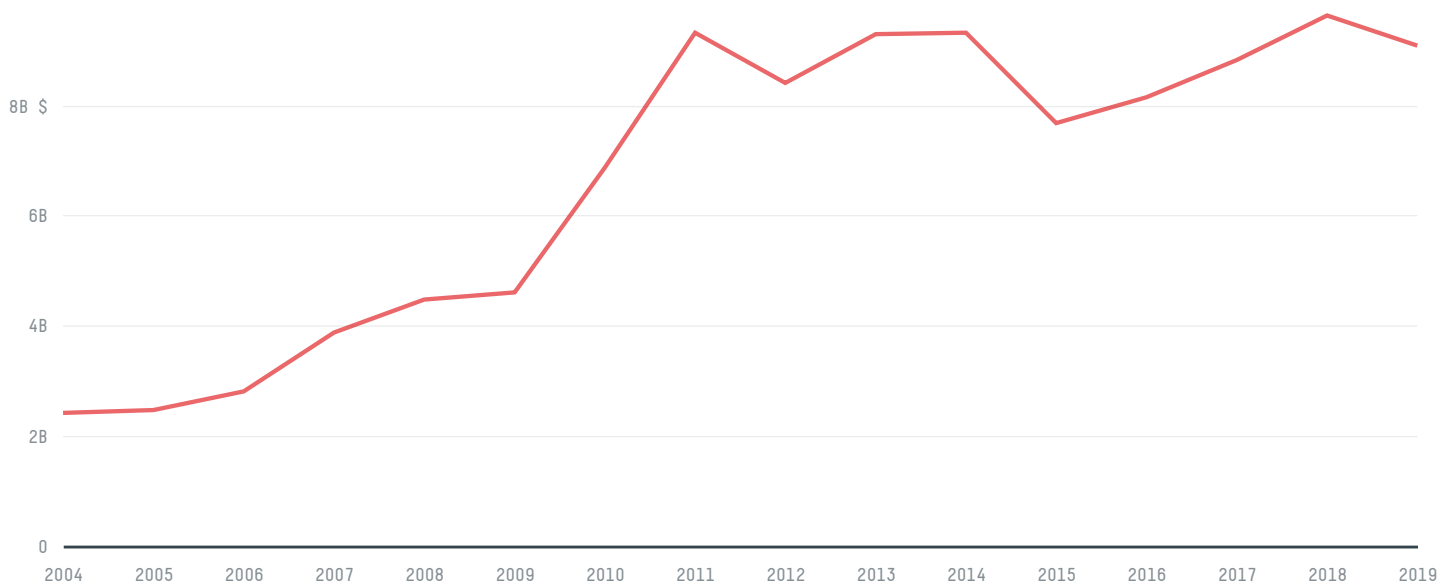

TOP IMPORTS IN 2017

COMMODITY	WORLD IMPORT RANKING	PRODUCTION	IMPORTS	VALUE
SUGARCANE	2	21,909,790	34,124,246,093.3	2,078,354,271
SOY	2	538,729	7,139,822,860.9	2,798,845,857
WOOD PULP	4	-	771,963,674	609,960,474
COTTON	4	519	731,102,607.3	1,325,204,825
CORN	33	28,924,015	712,384,156.2	178,162,106
COCOA	7	659,776	252,622,966	557,941,177
COFFEE	46	668,677	34,355,289	131,986,732
PALM OIL	116	-	2,650,320.8	1,812,284
SHRIMP	48	918,288	1,754,999	17,321,094
CHICKEN	157	2,258,239	18,177.9	24,101,858

IMPORT TRAJECTORY OF INDONESIA