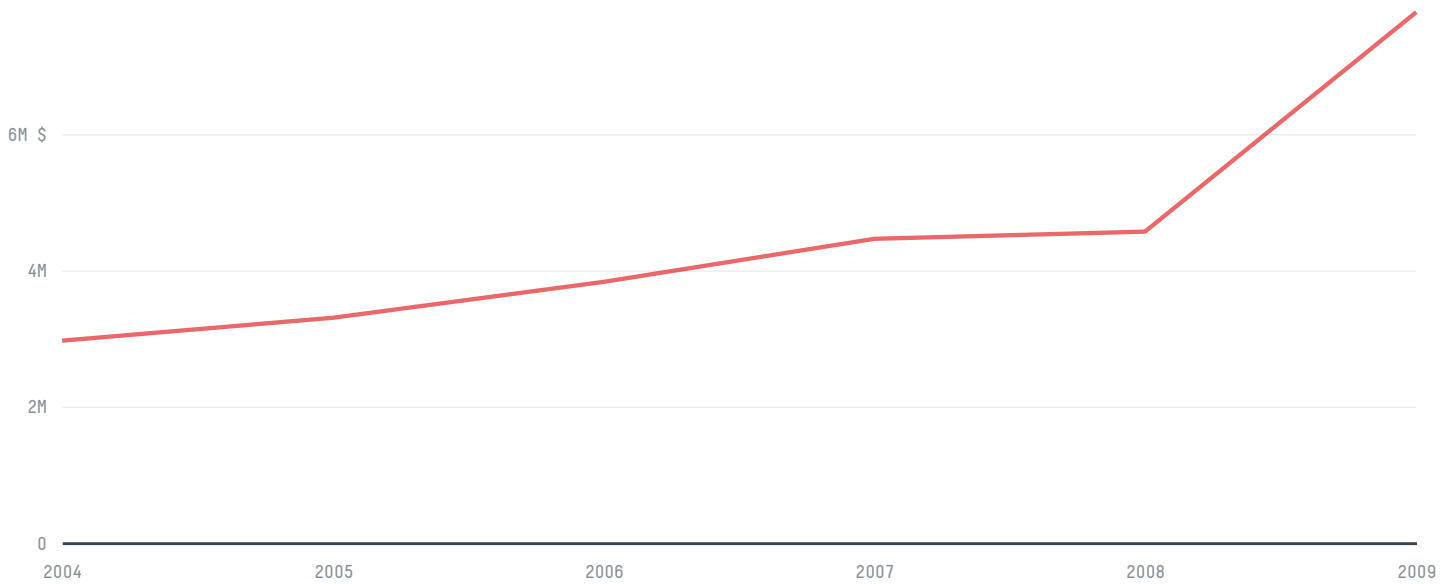

trase

Grenada (importer)

ACTIVITY COMMODITY YEAR
Importer **Sugarcane** **2017**

POPULATION GDP LAND AREA
110,874 **1,125,685,185.2** **340**

GRENADA is the world's 195th largest country by land mass, 186th largest by population size and is the world's 188th largest economy (by GDP). It's placement in the Human Development Index is 0.76. GRENADA is a signatory to NYDF ENDORSER and ADP SIGNATORY.

TOP EXPORT TRADERS OF SUGARCANE IN GRENADA IN 2017

Trase is a partnership between

 Stockholm Environment Institute

 Global Canopy Programme

In collaboration with

 vizzuality

 The European Forest Institute

and many other organizations and individuals.