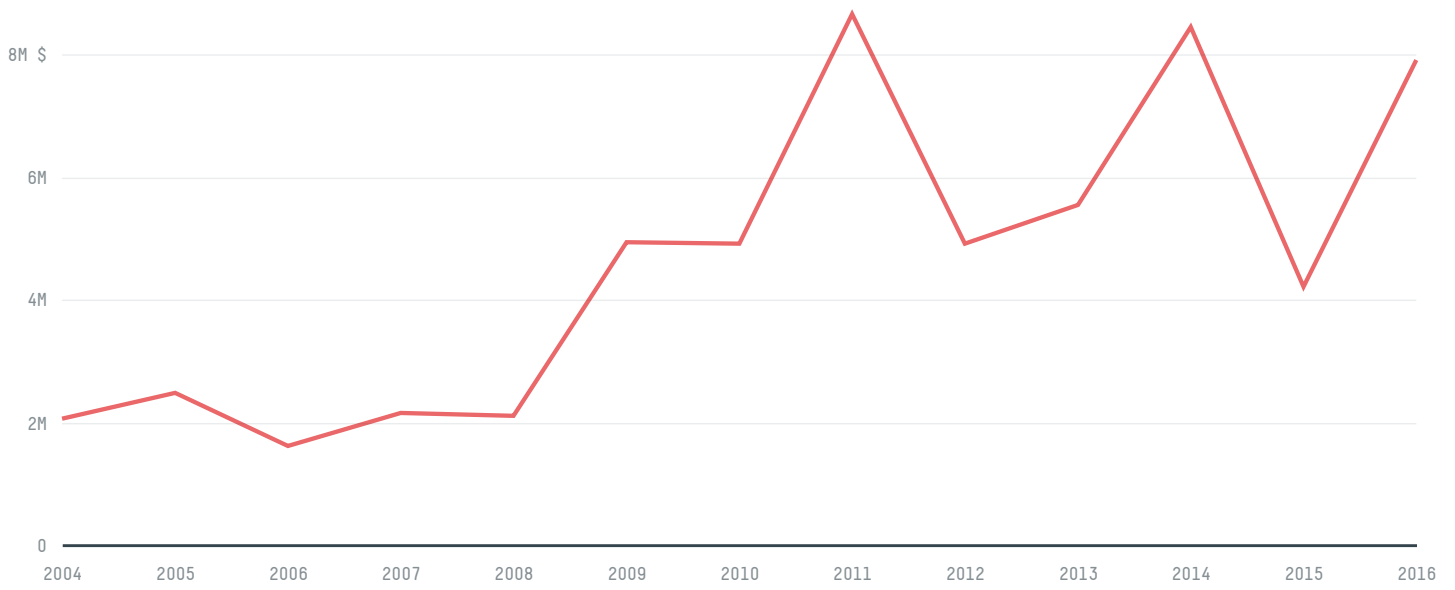

IMPORT TRAJECTORY OF KIRIBATI