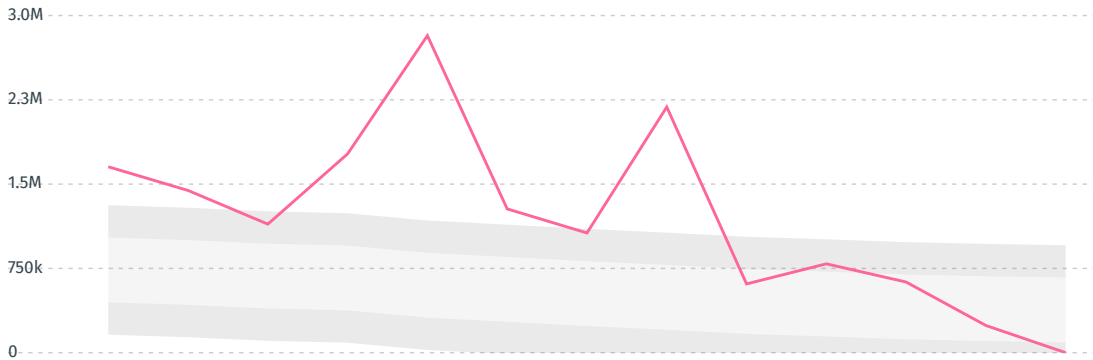

trase

Kiribati (importer)

ACTIVITY COMMODITY YEAR
Importer **Sugarcane** **2017**

POPULATION GDP LAND AREA
114,158 **187,276,210.9** **810**

KIRIBATI is the world's 177th largest country by land mass, 184th largest by population size and is the world's 202nd largest economy (by GDP). It's placement in the Human Development Index is 0.623. KIRIBATI is a signatory to NYDF ENDORSER and ADP SIGNATORY.

There were **0** GLAD alerts reported in the week of the **18th of January 2021**. This was **low** compared to the same week in previous years.

Caution: GLAD alerts from the last six months are preliminary. Revisions are made as unconfirmed alerts are removed from the data and alert totals are finalized six months after posting. Source: **Global Forest Watch**