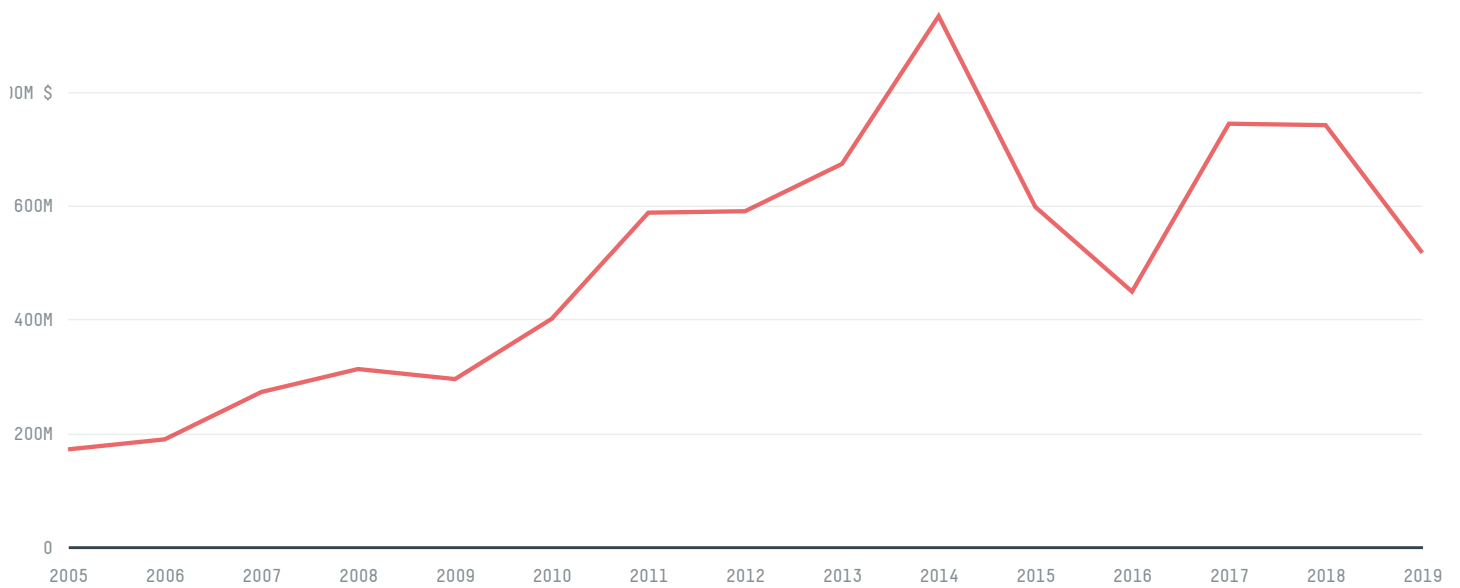

IMPORT TRAJECTORY OF GHANA