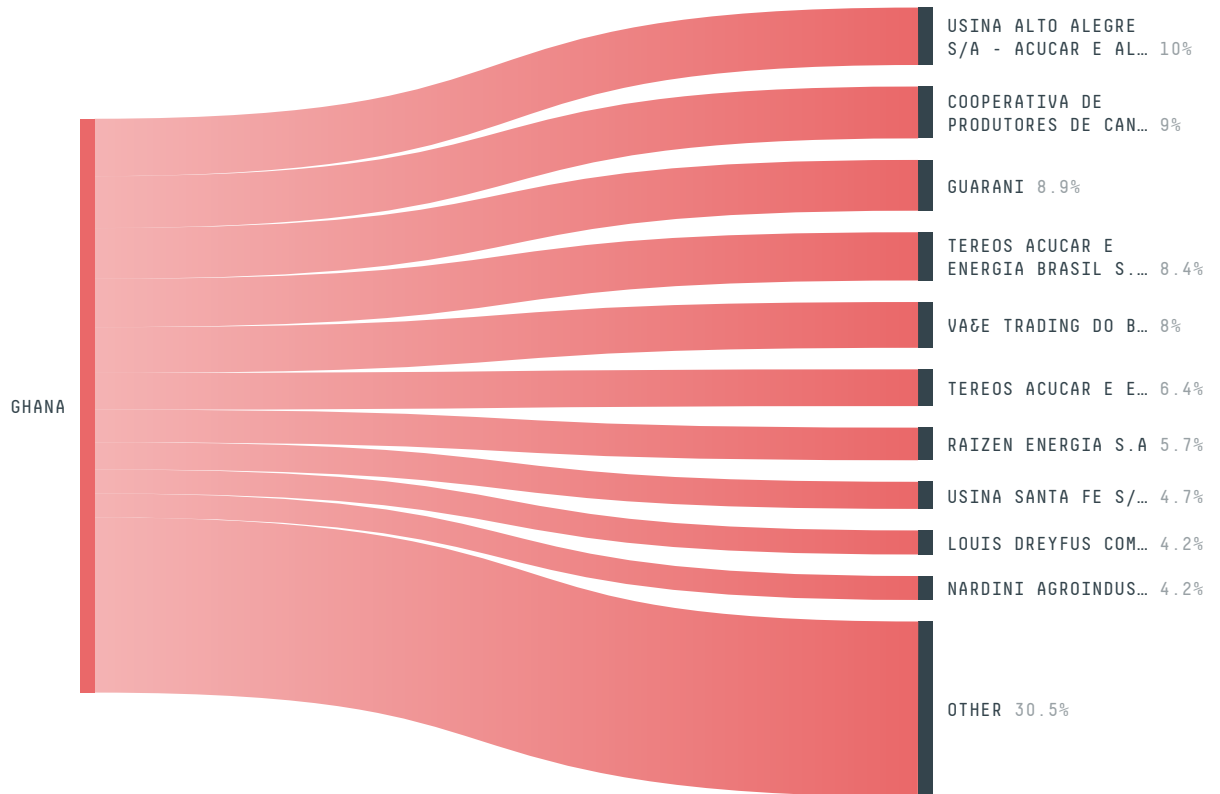

TOP EXPORT TRADERS OF SUGARCANE IN GHANA IN 2017