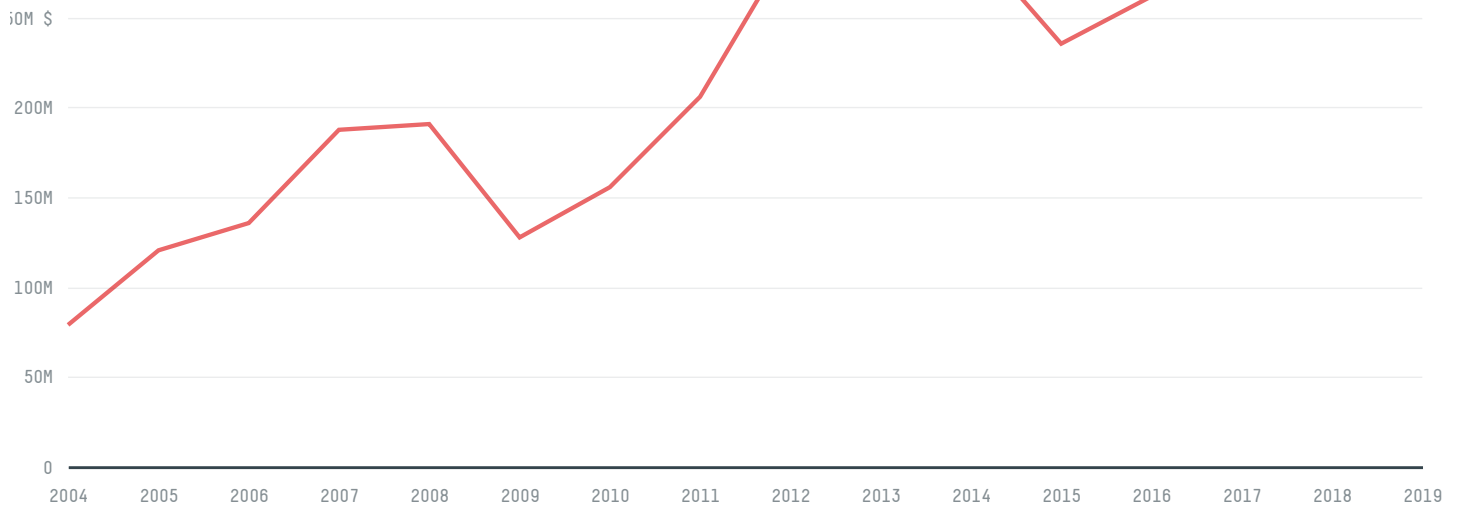

IMPORT TRAJECTORY OF GEORGIA