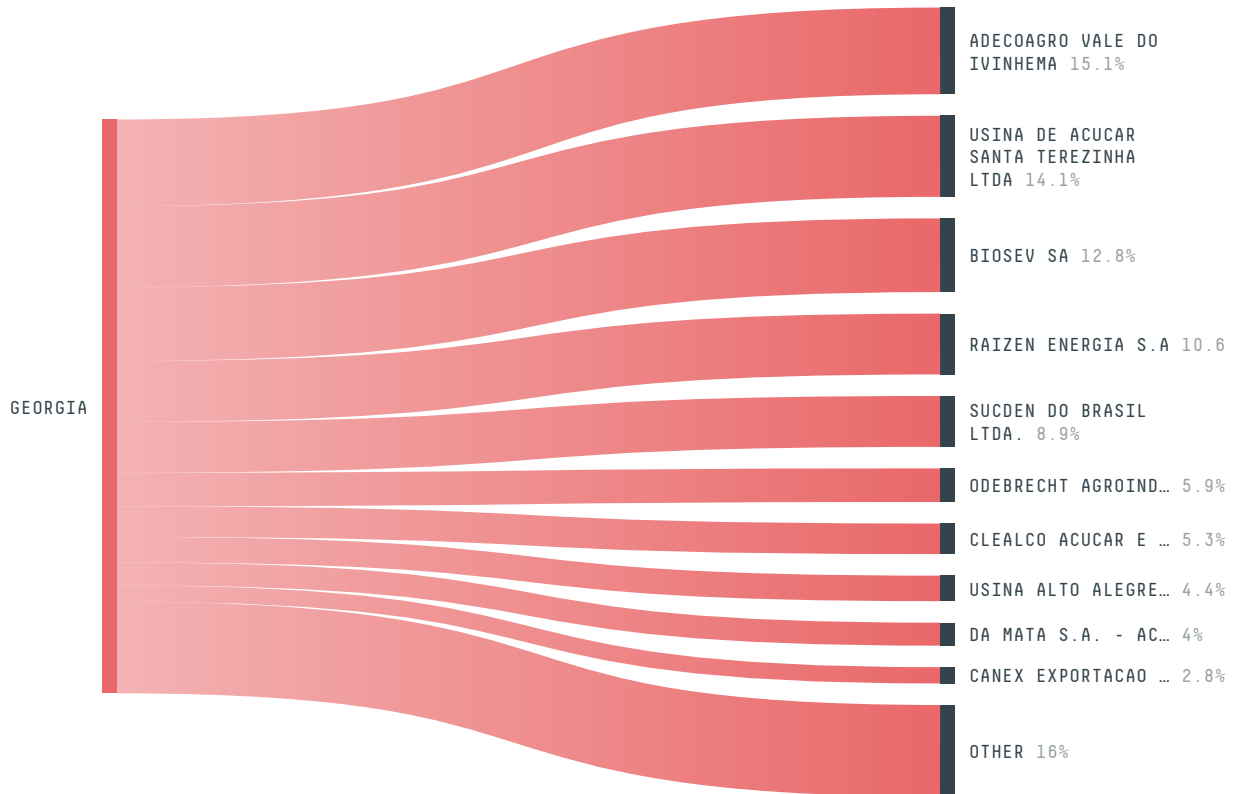

TOP EXPORT TRADERS OF SUGARCANE IN GEORGIA IN 2017