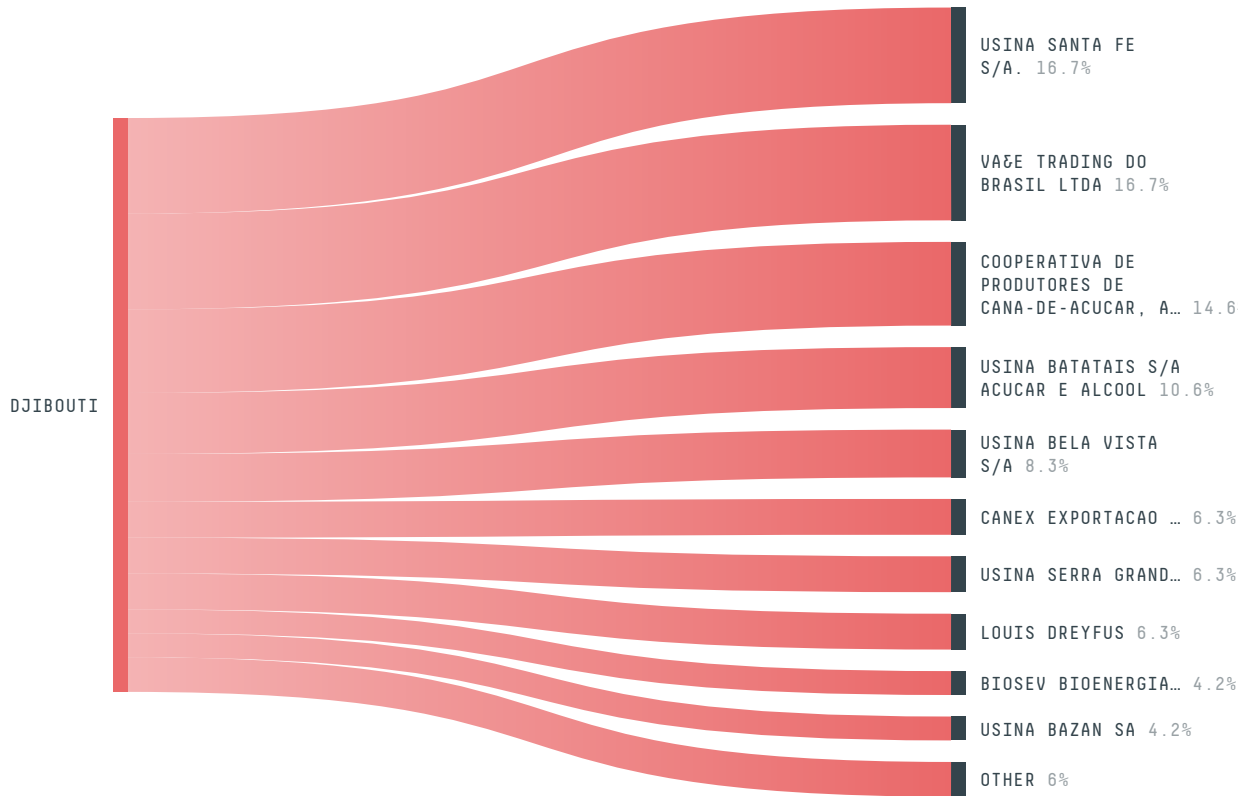

TOP EXPORT TRADERS OF SUGARCANE IN DJIBOUTI IN 2016