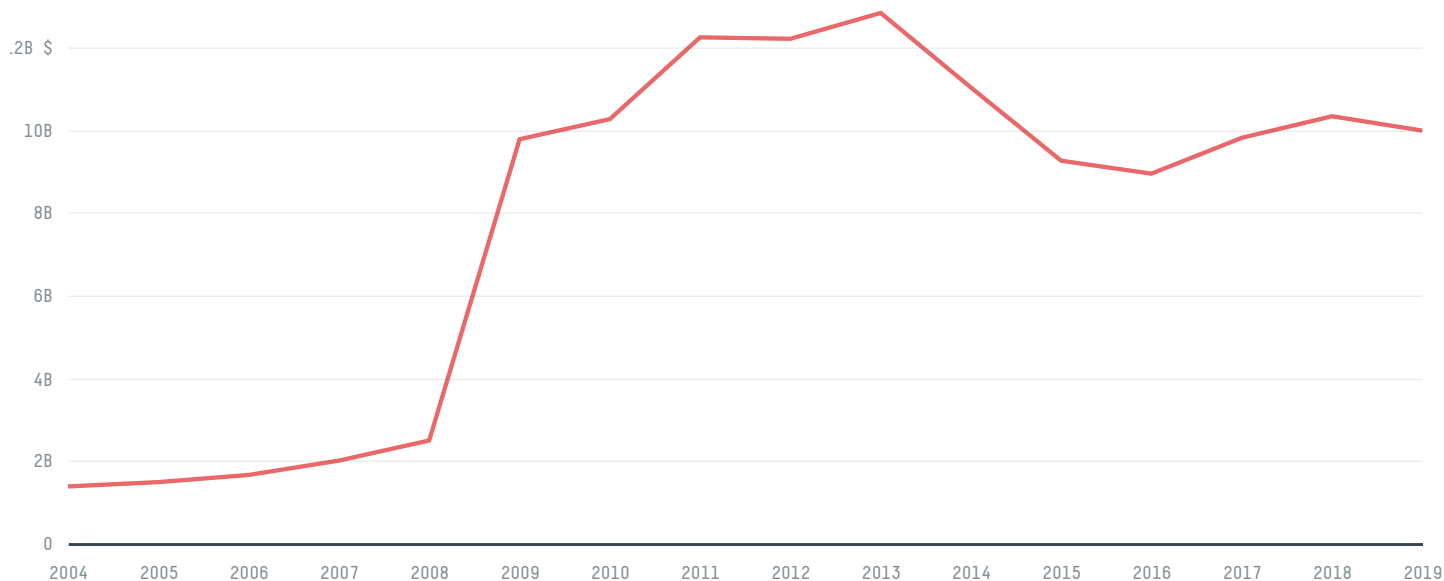

TOP IMPORTS IN 2017

COMMODITY	WORLD IMPORT RANKING	PRODUCTION	IMPORTS	VALUE
SUGARCANE	35	2,860,410	2,675,450,908	281,603,269
WOOD PULP	6	-	1,861,377,646	1,157,769,932
CORN	29	14,534,897	920,587,667.6	390,321,087
BEEF	11	1,432,780	425,045,630.4	1,861,586,053
COFFEE	5	0	398,119,325	2,799,032,116
COCOA	6	0	370,433,410	1,244,771,086
PORK	8	2,147,550	317,954,818	1,118,109,123
SHRIMP	5	60	98,840,782	869,647,543
PALM KERNEL	19	-	23,454,696	24,247,618
COTTON	31	0	18,631,889.5	31,560,468
SOY	31	415,202	13,903,575.1	13,116,577
CHICKEN	28	1,161,745	2,559,047.3	25,991,399
PALM OIL	-	-	-	-

IMPORT TRAJECTORY OF FRANCE