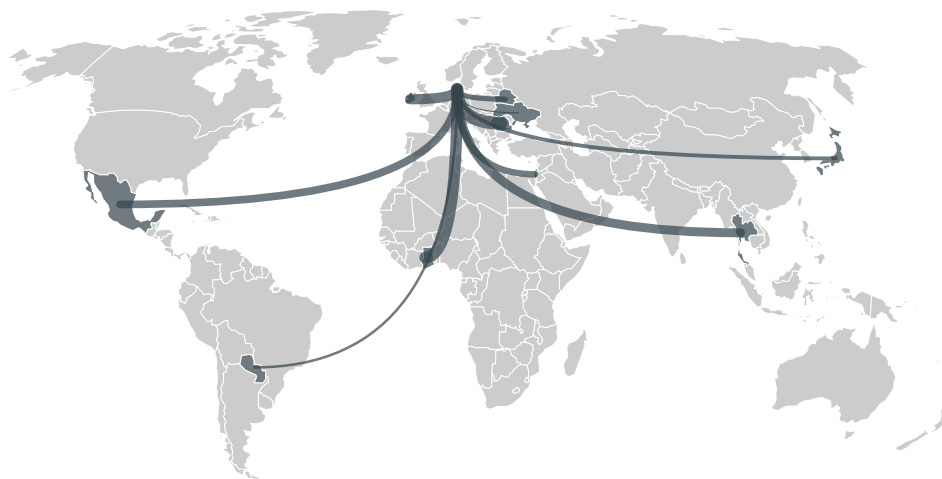

trase

DENMARK (importer)

ACTIVITY	COMMODITY	YEAR
Importer	Sugarcane	2017

POPULATION	GDP	SURFACE AREA
5,764,980	332,121,063,806.4	42,920

AGRICULTURAL LAND AREA	FORESTED LAND AREA
26,040	6,172.2

DENMARK is the world's 129th largest country by area, 112th largest by population size and is the world's 36th largest economy (by GDP). Forests make up 14% of its area, and agriculture 61%. It's placement in the Human Development Index is 0.929. DENMARK is a signatory to NYDF ENDORSER and ADP SIGNATORY.

TOP IMPORTS IN 2017

COMMODITY	WORLD IMPORT RANKING	PRODUCTION	IMPORTS	VALUE
SOY	27	0	1,738,499,163.9	690,828,278
SUGARCANE	95	0	415,333,053.4	134,847,117
PALM OIL	34	-	206,651,252.4	171,298,377
CORN	57	38,900	202,243,535	82,937,731
BEEF	23	124,148	144,182,224.4	638,259,014
PORK	24	1,532,387	142,641,994	422,562,489
CHICKEN	35	151,712	94,396,387.5	234,934,491
SHRIMP	8	0	54,546,112	261,324,564
COFFEE	33	0	48,188,593.8	244,678,335
COCOA	55	0	7,002,396	26,935,213

IMPORT TRAJECTORY OF DENMARK

TOP EXPORT TRADERS OF SUGARCANE IN DENMARK IN 2017

TOP EXPORT COUNTRIES OF SUGARCANE TO DENMARK IN 2017

Country	Percentage
ROMANIA	58.6%
GHANA	18.6%
IRELAND	7.8%
THAILAND	7.2%
MEXICO	3.3%
ISRAEL	2.2%
BELARUS	1.9%
JAPAN	0.2%
PARAGUAY	0.2%
UKRAINE	< 0.1%

DEFORESTATION ALERTS IN BRAZIL

There were **19,863** GLAD alerts reported in the week of the **18th of January 2021**. This was **low** compared to the same week in previous years.

Caution: GLAD alerts from the last six months are preliminary. Revisions are made as unconfirmed alerts are removed from the data and alert totals are finalized six months after posting. Source: **Global Forest Watch**