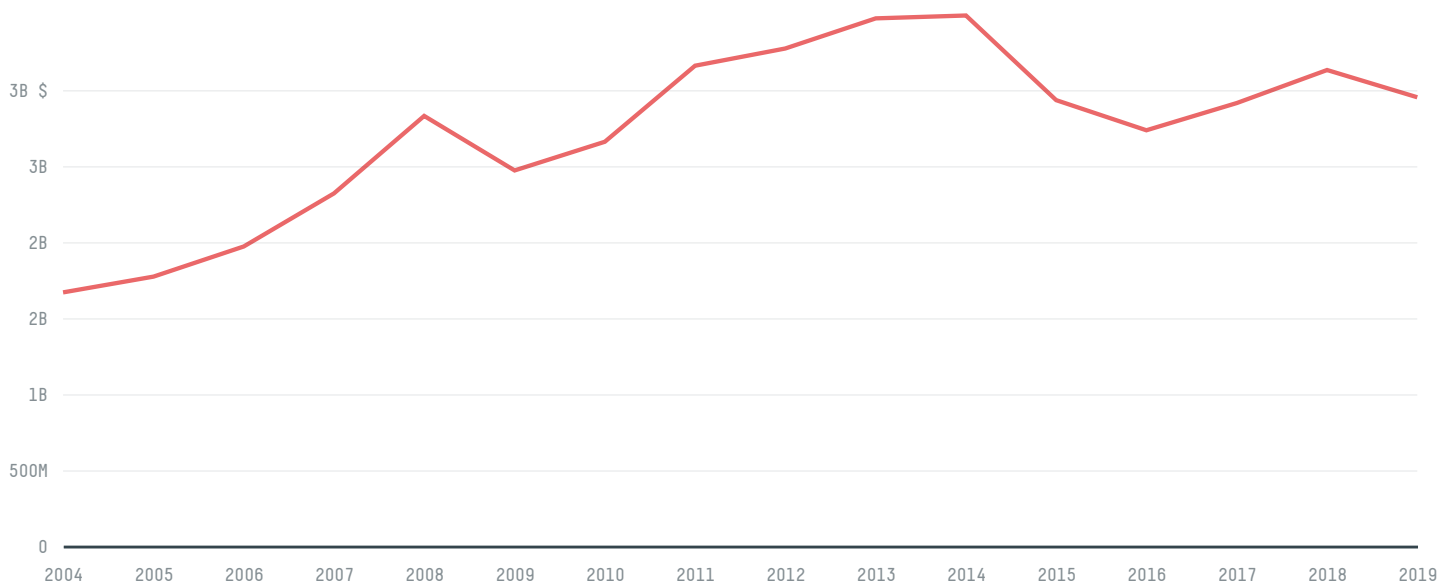

trase

DENMARK (importer)

ACTIVITY	COMMODITY	YEAR
Importer	Sugarcane	2017

POPULATION	GDP	SURFACE AREA
5,764,980	332,121,063,806.4	42,920

AGRICULTURAL LAND AREA	FORESTED LAND AREA
26,040	6,172.2

DENMARK is the world's 129th largest country by area, 112th largest by population size and is the world's 36th largest economy (by GDP). Forests make up 14% of its area, and agriculture 61%. It's placement in the Human Development Index is 0.929. DENMARK is a signatory to NYDF ENDORSER and ADP SIGNATORY.

TOP IMPORTS IN 2017

COMMODITY	WORLD IMPORT RANKING	PRODUCTION	IMPORTS	VALUE
SOY	27	0	1,738,499,163.9	690,828,278
SUGARCANE	95	0	415,333,053.4	134,847,117
PALM OIL	34	-	206,651,252.4	171,298,377
CORN	57	38,900	202,243,535	82,937,731
BEEF	23	124,148	144,182,224.4	638,259,014
PORK	24	1,532,387	142,641,994	422,562,489
CHICKEN	35	151,712	94,396,387.5	234,934,491
SHRIMP	8	0	54,546,112	261,324,564
COFFEE	33	0	48,188,593.8	244,678,335
COCOA	55	0	7,002,396	26,935,213

IMPORT TRAJECTORY OF DENMARK

TOP EXPORT TRADERS OF SUGARCANE IN DENMARK IN 2017

TOP EXPORT COUNTRIES OF SUGARCANE TO DENMARK IN 2017

Country	Percentage
ROMANIA	58.6%
GHANA	18.6%
IRELAND	7.8%
THAILAND	7.2%
MEXICO	3.3%
ISRAEL	2.2%
BELARUS	1.9%
JAPAN	0.2%
PARAGUAY	0.2%
UKRAINE	< 0.1%