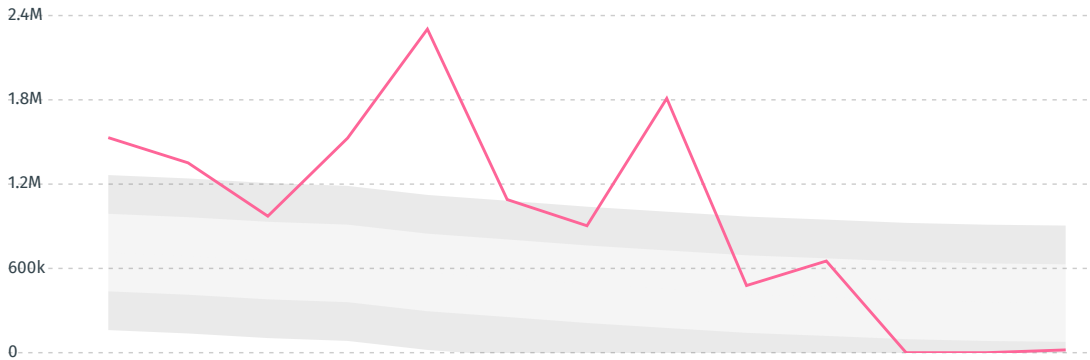

IMPORT TRAJECTORY OF DENMARK

TOP EXPORT TRADERS OF SUGARCANE IN DENMARK IN 2017

TOP EXPORT COUNTRIES OF SUGARCANE TO DENMARK IN 2017

Country	Percentage
ROMANIA	58.6%
GHANA	18.6%
IRELAND	7.8%
THAILAND	7.2%
MEXICO	3.3%
ISRAEL	2.2%
BELARUS	1.9%
JAPAN	0.2%
PARAGUAY	0.2%
UKRAINE	< 0.1%

DEFORESTATION ALERTS IN BRAZIL

There were **19,863** GLAD alerts reported in the week of the **18th of January 2021**. This was **low** compared to the same week in previous years.

Caution: GLAD alerts from the last six months are preliminary. Revisions are made as unconfirmed alerts are removed from the data and alert totals are finalized six months after posting. Source: **Global Forest Watch**