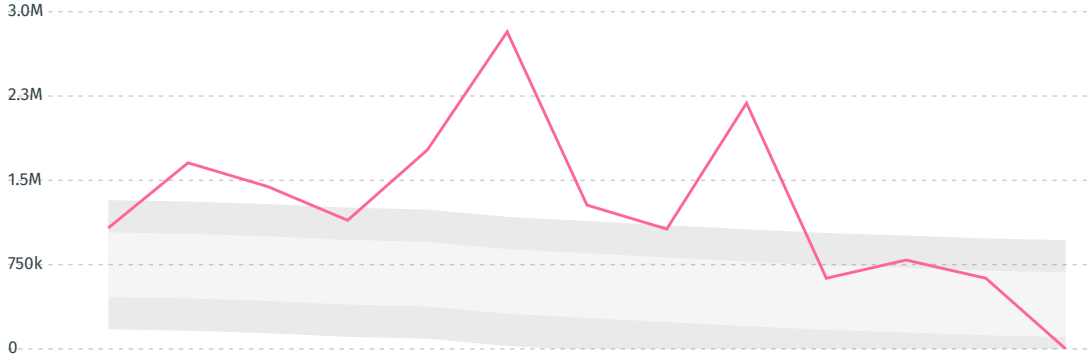

IMPORT TRAJECTORY OF CROATIA

TOP EXPORT TRADERS OF SUGARCANE IN CROATIA IN 2017

DEFORESTATION ALERTS IN BRAZIL

There were **0** GLAD alerts reported in the week of the **11th** of January 2021. This was **low** compared to the same week in previous years.