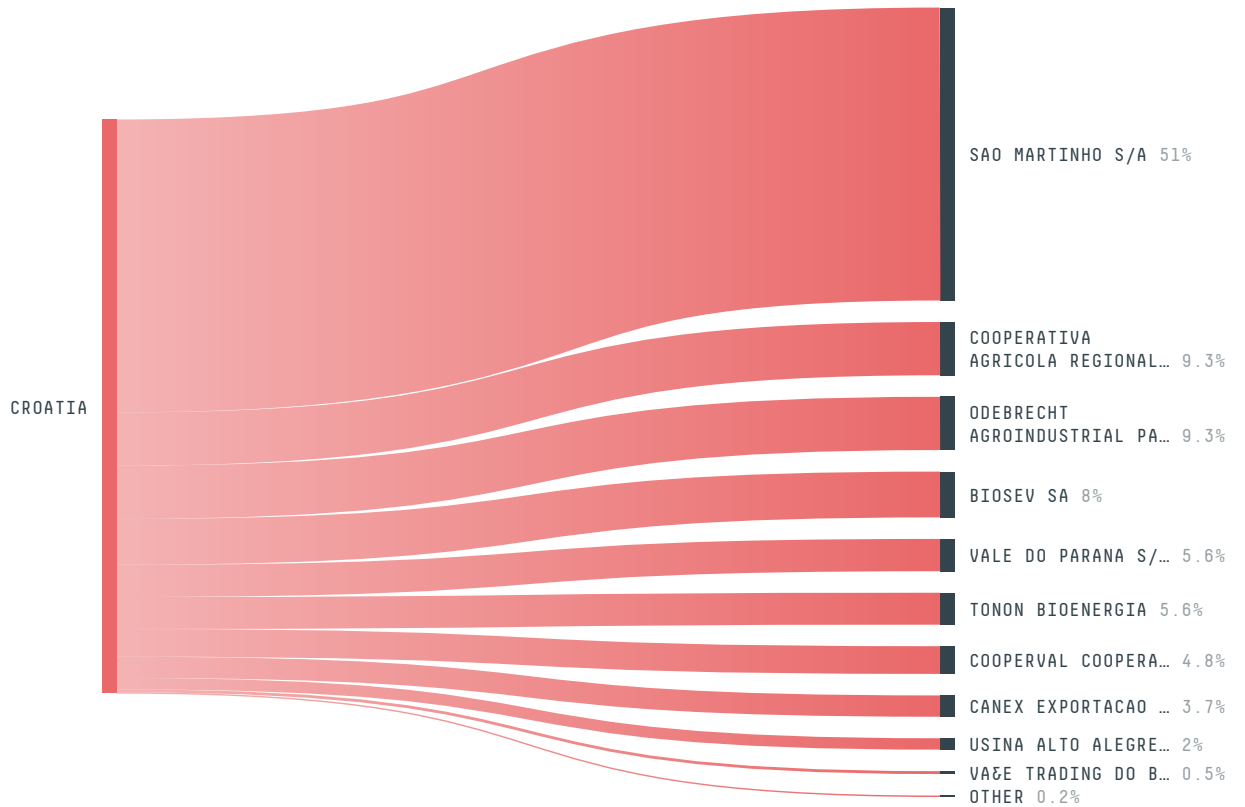

TOP EXPORT TRADERS OF SUGARCANE IN CROATIA IN 2017