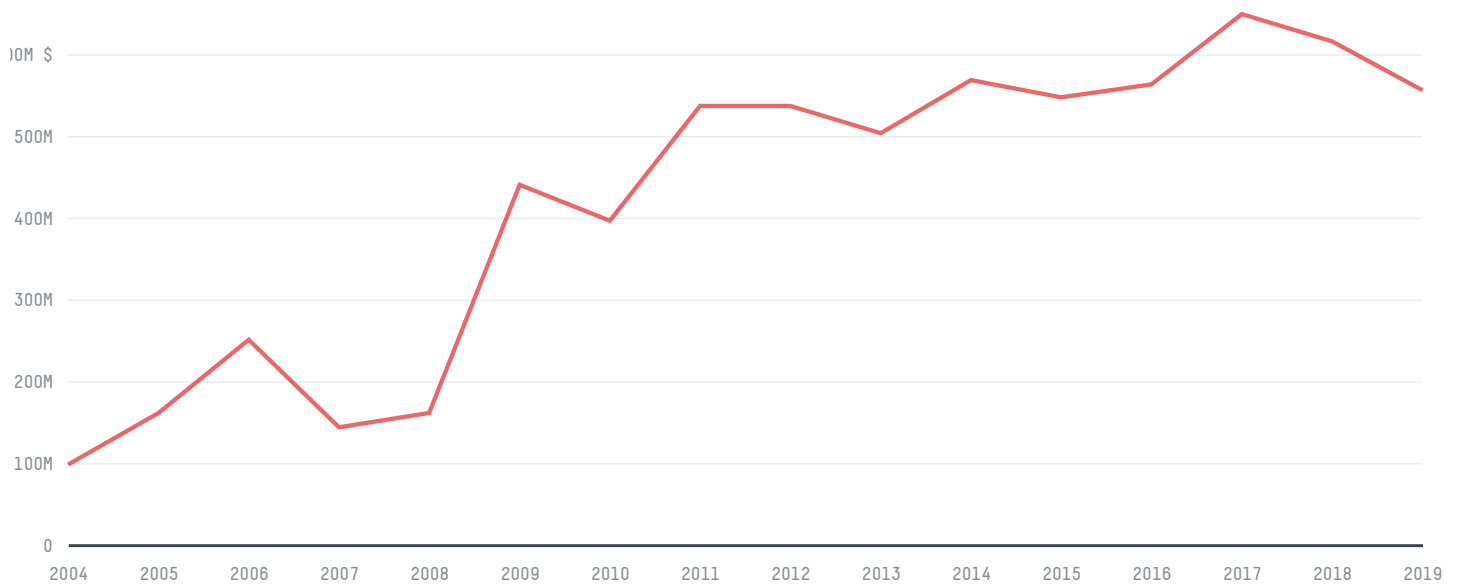

IMPORT TRAJECTORY OF CROATIA